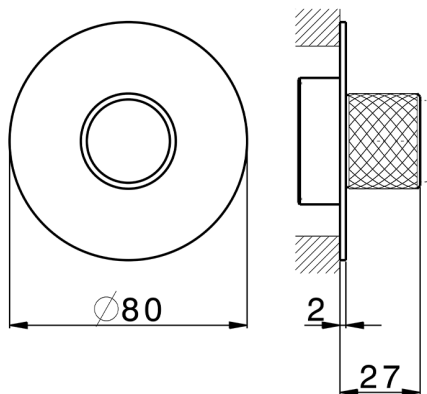

Exposed part for individual Push&Shower PUSH&SHOWER_PS0G6110

MODEL **PS0G6110**

Exposed part for individual Push&Shower, with knurled button, Ø80mm round plate, for concealed Push&Shower

AVAILABLE FINISHINGS