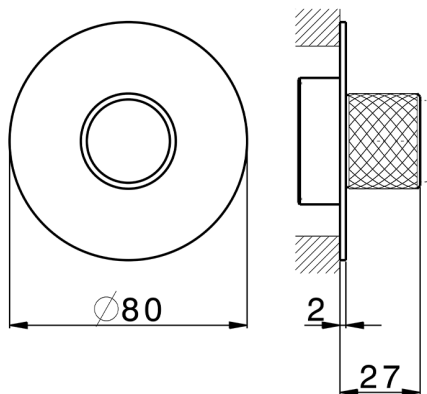

## Exposed part for individual Push&Shower PUSH&SHOWER\_PS0G6110

MODEL **PS0G6110**

Exposed part for individual Push&Shower, with knurled button, Ø80mm round plate, for concealed Push&Shower