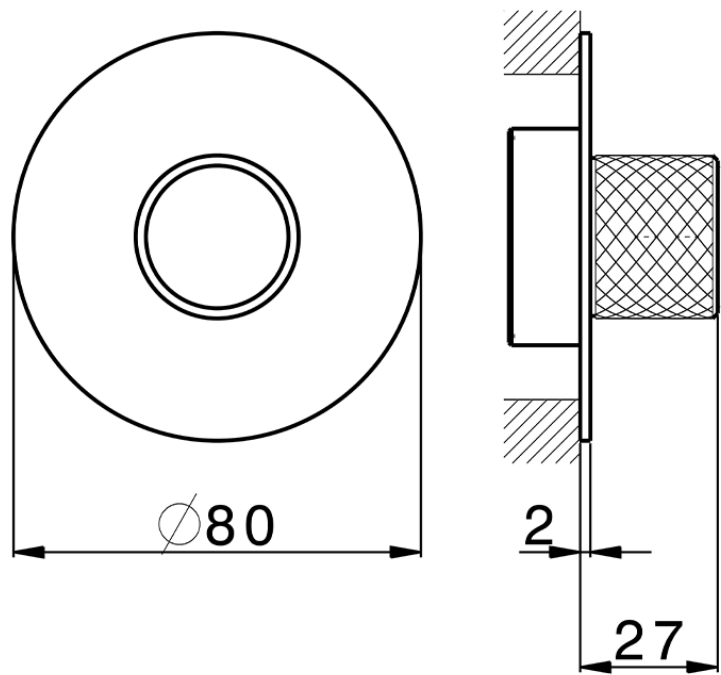

Exposed part for individual Push&Shower PUSH&SHOWER_PS0G6110

PS0G6110

<https://en.huberitalia.com/exposed-part-for-individual-pushshower-pushshower-ps0g6110>

2026-04-06