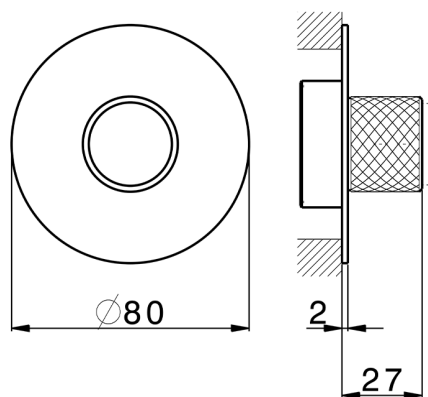

Exposed part for individual Push&Shower PUSH&SHOWER_PS0G6110

MODEL **PS0G6110**

Exposed part for individual Push&Shower, with knurled button, Ø80mm round plate, for concealed Push&Shower

AVAILABLE FINISHINGS