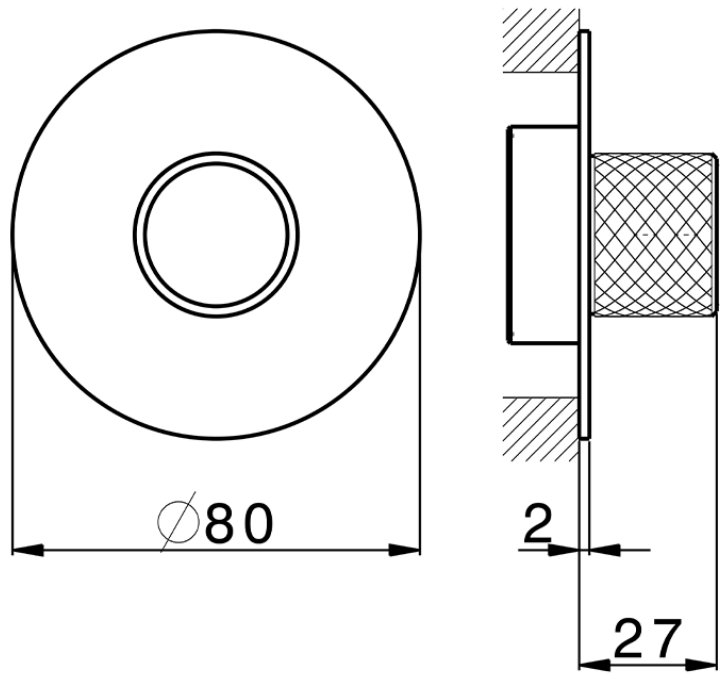

Exposed part for individual Push&Shower PUSH&SHOWER_PS0G6110

PS0G6110

<https://en.huberitalia.com/exposed-part-for-individual-pushshower-pushshower-ps0g6110>

2026-06-19