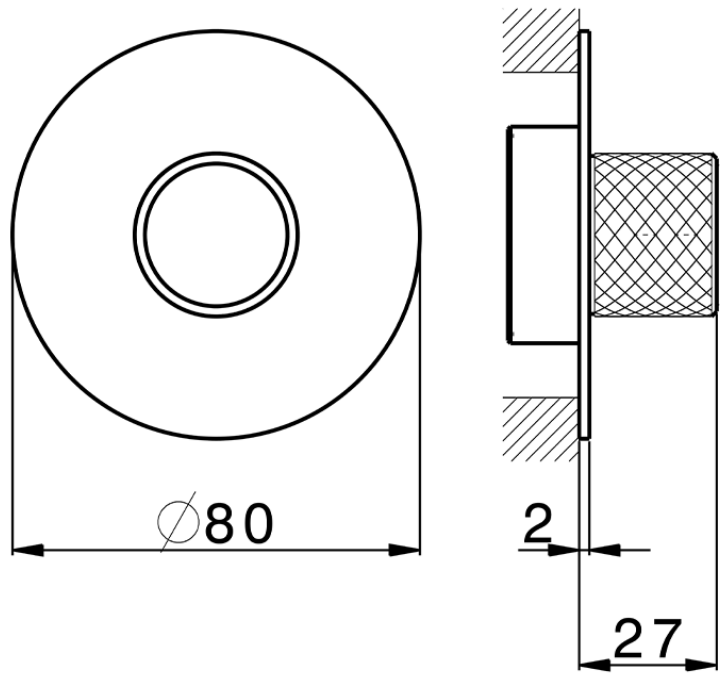

Exposed part for individual Push&Shower PUSH&SHOWER_PS0G6110

PS0G6110

<https://en.huberitalia.com/exposed-part-for-individual-pushshower-pushshower-ps0g6110>

2026-04-09