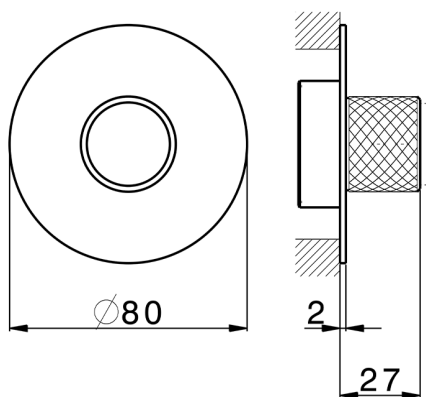

Exposed part for individual Push&Shower PUSH&SHOWER_PS0G6110

MODEL **PS0G6110**

Exposed part for individual Push&Shower, with knurled button, Ø80mm round plate, for concealed Push&Shower

AVAILABLE FINISHINGS