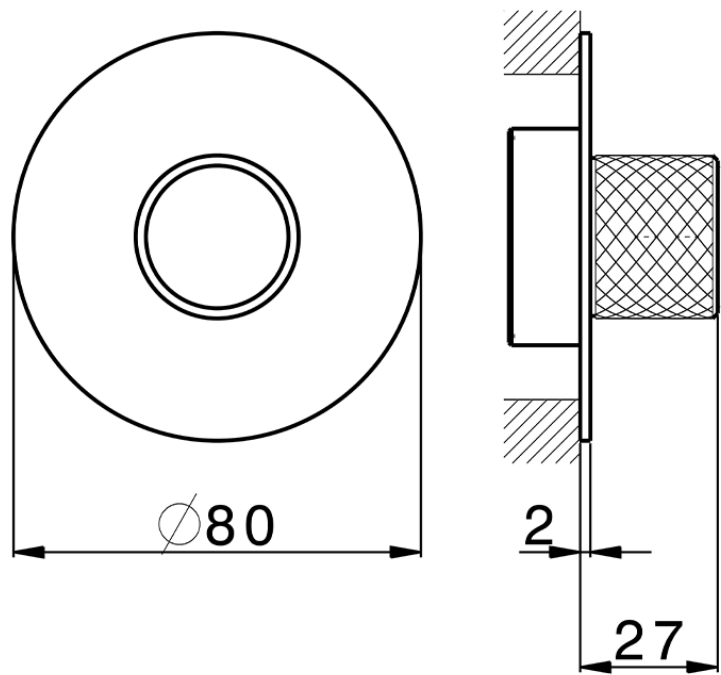

Exposed part for individual Push&Shower PUSH&SHOWER_PS0G6110

PS0G6110

<https://en.huberitalia.com/exposed-part-for-individual-pushshower-pushshower-ps0g6110>

2026-04-08