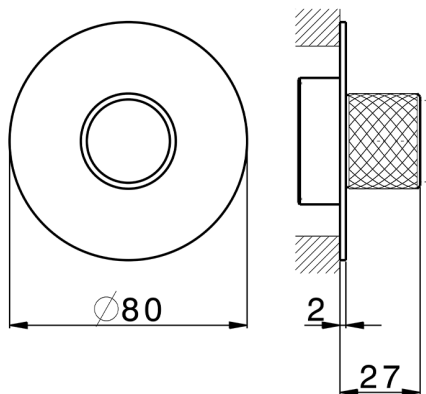

Exposed part for individual Push&Shower PUSH&SHOWER_PS0G6110

MODEL **PS0G6110**

Exposed part for individual Push&Shower, with knurled button, Ø80mm round plate, for concealed Push&Shower

AVAILABLE FINISHINGS