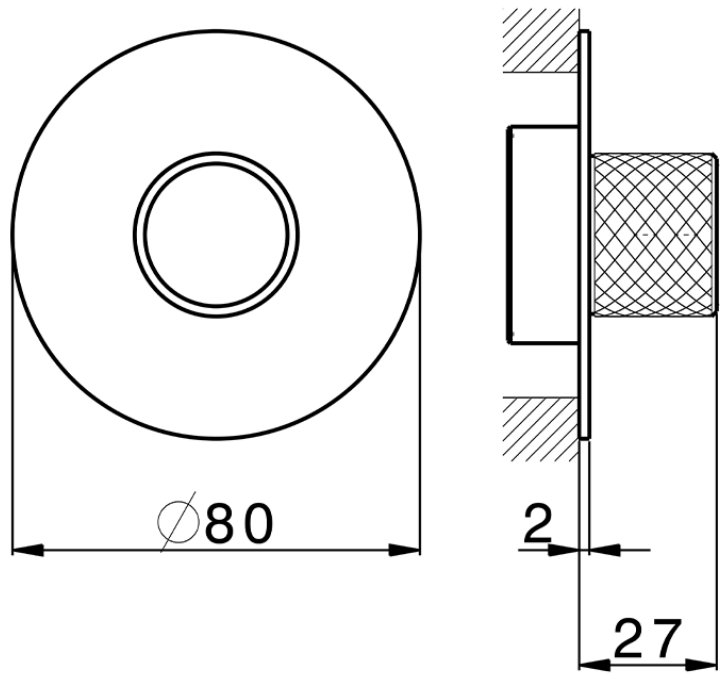

Exposed part for individual Push&Shower PUSH&SHOWER_PS0G6110

PS0G6110

<https://en.huberitalia.com/exposed-part-for-individual-pushshower-pushshower-ps0g6110>

2026-06-13