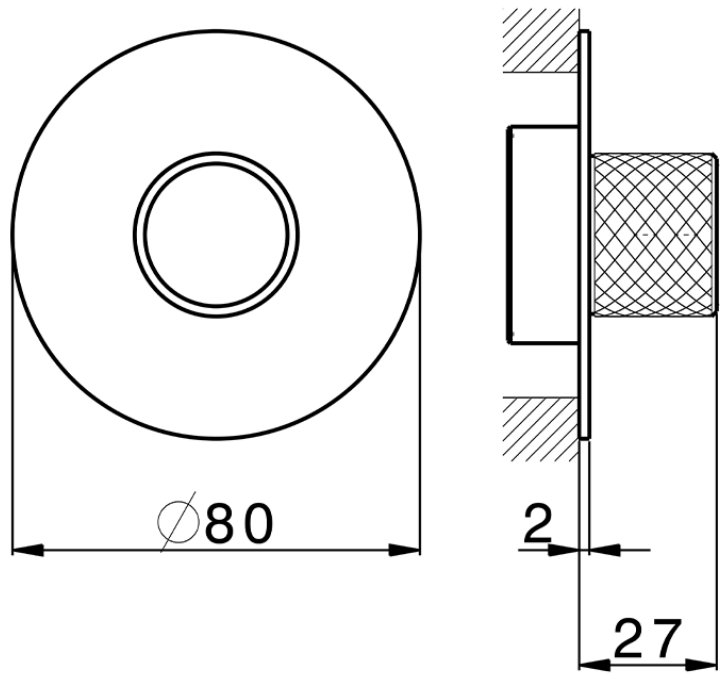

Exposed part for individual Push&Shower PUSH&SHOWER_PS0G6110

PS0G6110

<https://en.huberitalia.com/exposed-part-for-individual-pushshower-pushshower-ps0g6110>

2026-05-02