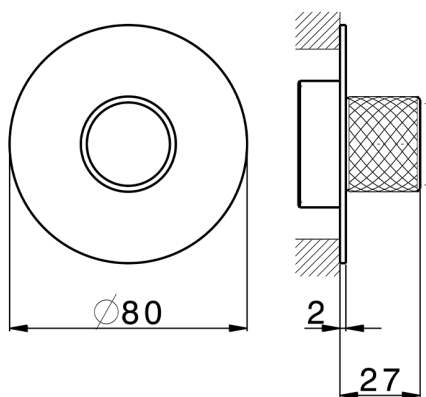

## Exposed part for individual Push&Shower PUSH&SHOWER\_PS0G6110

MODEL **PS0G6110**

Exposed part for individual Push&Shower, with knurled button, Ø80mm round plate, for concealed Push&Shower