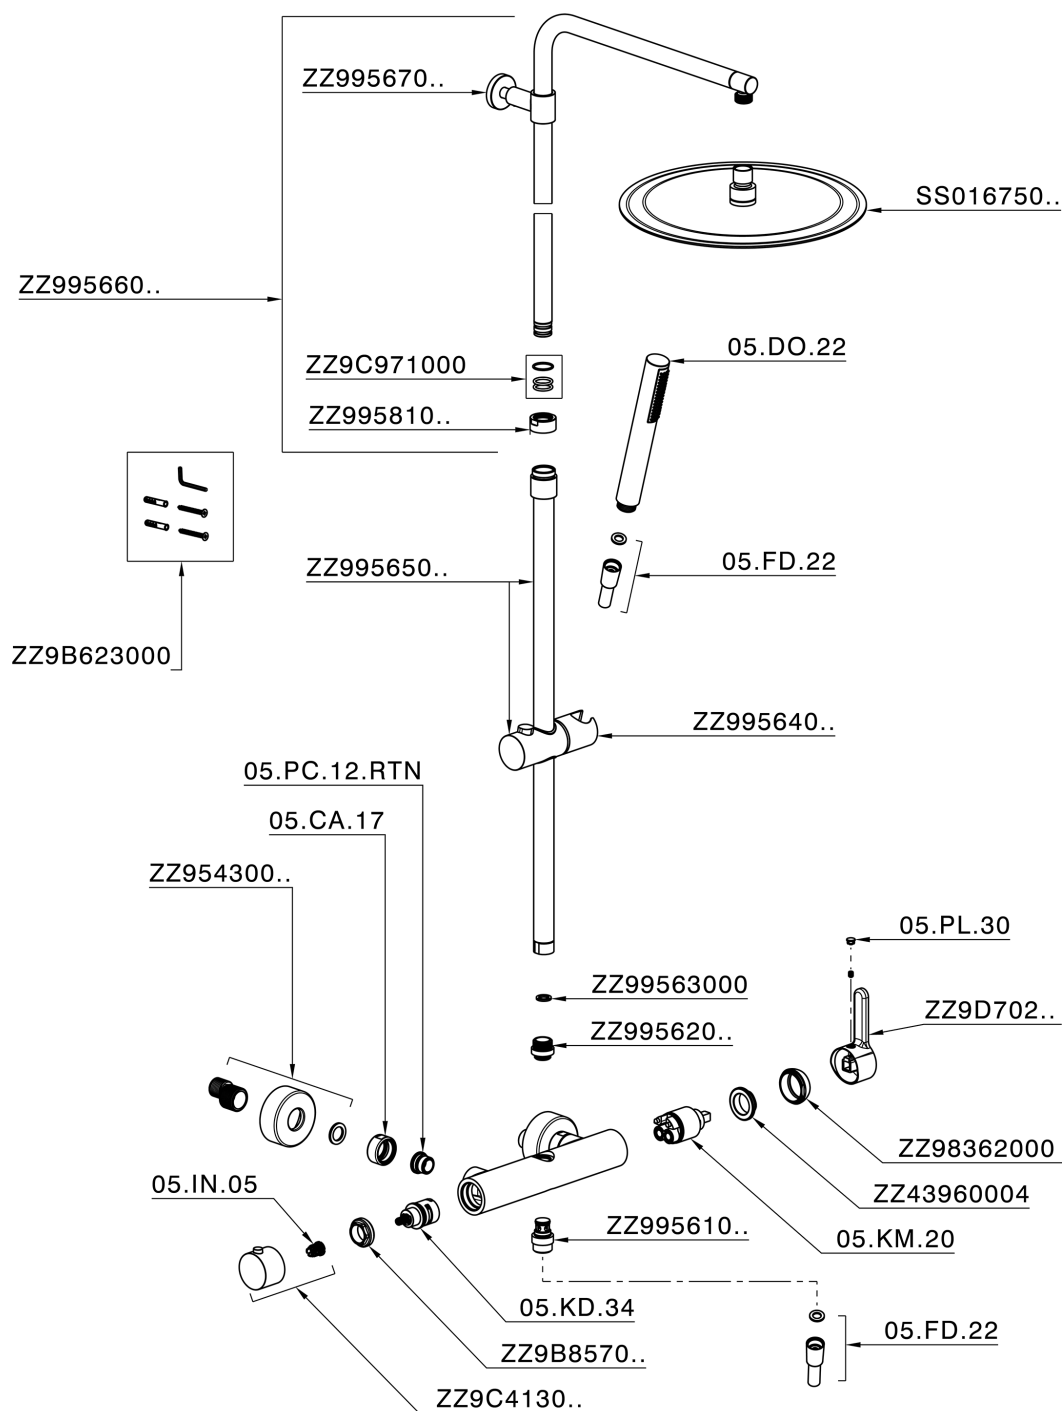

2-function single lever shower set H2_H2004032

MODEL **H2004032**

2-function single lever shower set, 2-outlet deviator, adjustable riser column, sliding shower bracket, ABS D.26 mm minimalistic one spray handshower, 250 mm round showerhead 2 mm thick INOX, 150 cm smooth SILVERFLEX Flexible Hose

AVAILABLE FINISHINGS

21 21 Chrome

CHARACTERISTICS

Cartridge Spare Parts **ZZ95435000**

35 mm Cartridge

2-function single lever shower set H2_H2004032

H2004032

<https://en.huberitalia.com/2-function-single-lever-shower-set-h2-h2004032>