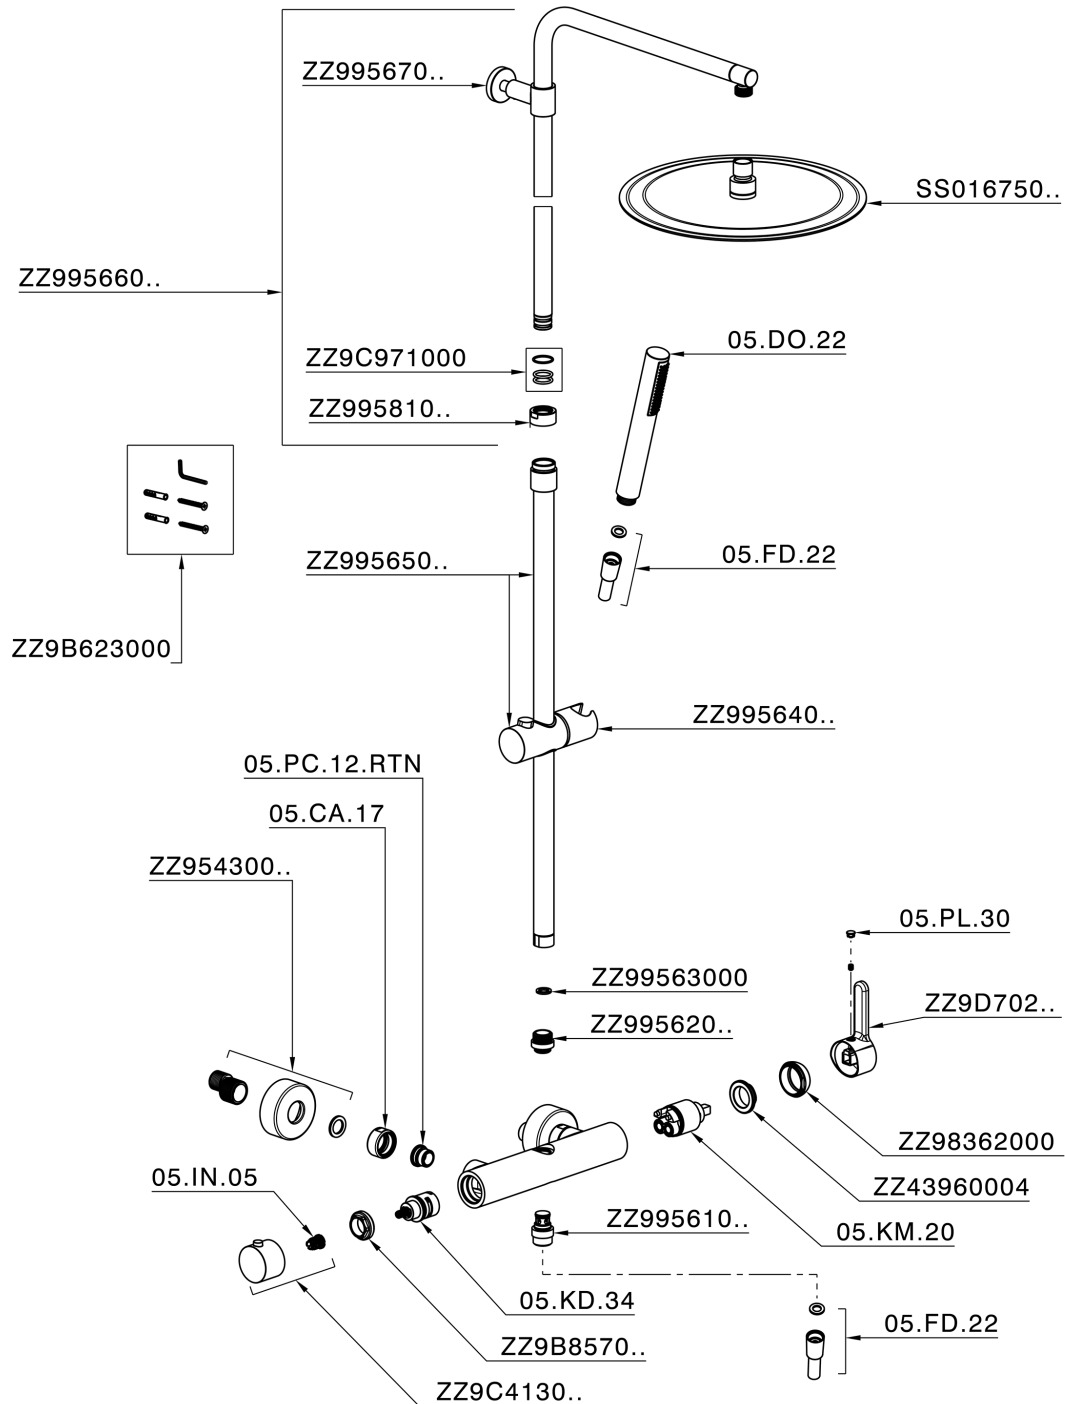

2-function single lever shower set H2_H2004032

MODEL **H2004032**

2-function single lever shower set, 2-outlet deviator, adjustable riser column, sliding shower bracket, ABS D.26 mm minimalistic one spray handshower, 250 mm round showerhead 2 mm thick INOX, 150 cm smooth SILVERFLEX Flexible Hose

AVAILABLE FINISHINGS

21 21 Chrome

CHARACTERISTICS

Cartridge Spare Parts **ZZ95435000**

35 mm Cartridge

2-function single lever shower set H2_H2004032

H2004032

<https://en.huberitalia.com/2-function-single-lever-shower-set-h2-h2004032>