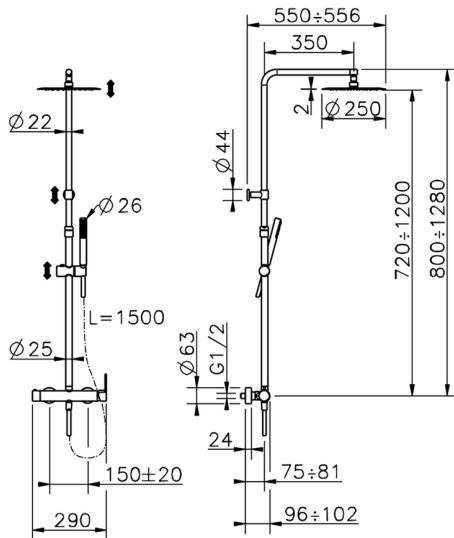

2-function single lever shower set H2_H2004032

MODEL **H2004032**

2-function single lever shower set, 2-outlet deviator, adjustable riser column, sliding shower bracket, ABS D.26 mm minimalistic one spray handshower, 250 mm round showerhead 2 mm thick INOX, 150 cm smooth SILVERFLEX Flexible Hose

AVAILABLE FINISHINGS

21 21 Chrome

CHARACTERISTICS

Cartridge Spare Parts **ZZ95435000**

35 mm Cartridge

2-function single lever shower set H2_H2004032

H2004032

<https://en.huberitalia.com/2-function-single-lever-shower-set-h2-h2004032>