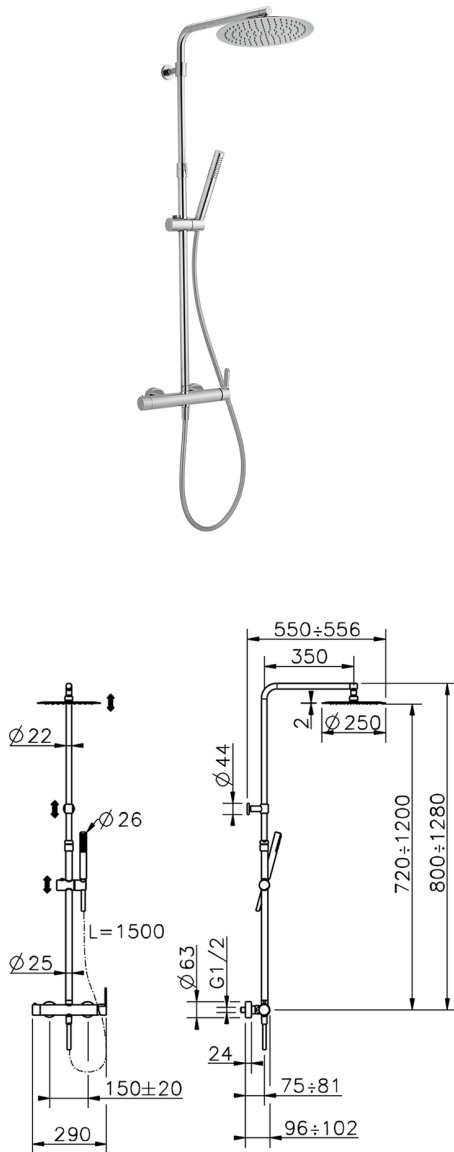

2-function single lever shower set H2_H2004032

MODEL **H2004032**

2-function single lever shower set, 2-outlet deviator, adjustable riser column, sliding shower bracket, ABS D.26 mm minimalistic one spray handshower, 250 mm round showerhead 2 mm thick INOX, 150 cm smooth SILVERFLEX Flexible Hose

AVAILABLE FINISHINGS

21 21 Chrome

CHARACTERISTICS

Cartridge Spare Parts **ZZ95435000**

35 mm Cartridge

2-function single lever shower set H2_H2004032

H2004032

<https://en.huberitalia.com/2-function-single-lever-shower-set-h2-h2004032>