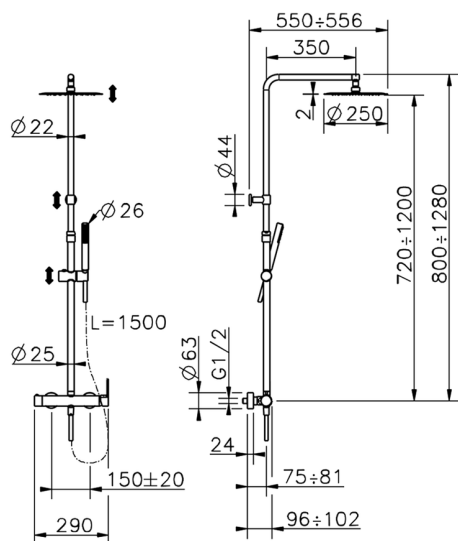

2-function single lever shower set H2_H2004032

MODEL **H2004032**

2-function single lever shower set, 2-outlet deviator, adjustable riser column, sliding shower bracket, ABS D.26 mm minimalistic one spray handshower, 250 mm round showerhead 2 mm thick INOX, 150 cm smooth SILVERFLEX Flexible Hose

AVAILABLE FINISHINGS

21 21 Chrome

CHARACTERISTICS

Cartridge Spare Parts **ZZ95435000**

35 mm Cartridge

2-function single lever shower set H2_H2004032

H2004032

<https://en.huberitalia.com/2-function-single-lever-shower-set-h2-h2004032>