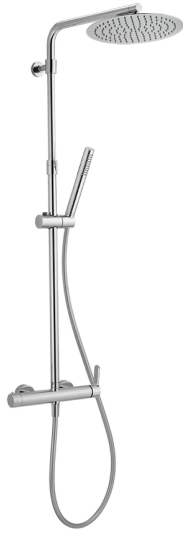

2-function single lever shower set H2_H2004032

MODEL **H2004032**

2-function single lever shower set, 2-outlet deviator, adjustable riser column, sliding shower bracket, ABS D.26 mm minimalistic one spray handshower, 250 mm round showerhead 2 mm thick INOX, 150 cm smooth SILVERFLEX Flexible Hose

AVAILABLE FINISHINGS

21 21 Chrome

CHARACTERISTICS

Cartridge Spare Parts **ZZ95435000**

35 mm Cartridge

2-function single lever shower set H2_H2004032

H2004032

<https://en.huberitalia.com/2-function-single-lever-shower-set-h2-h2004032>