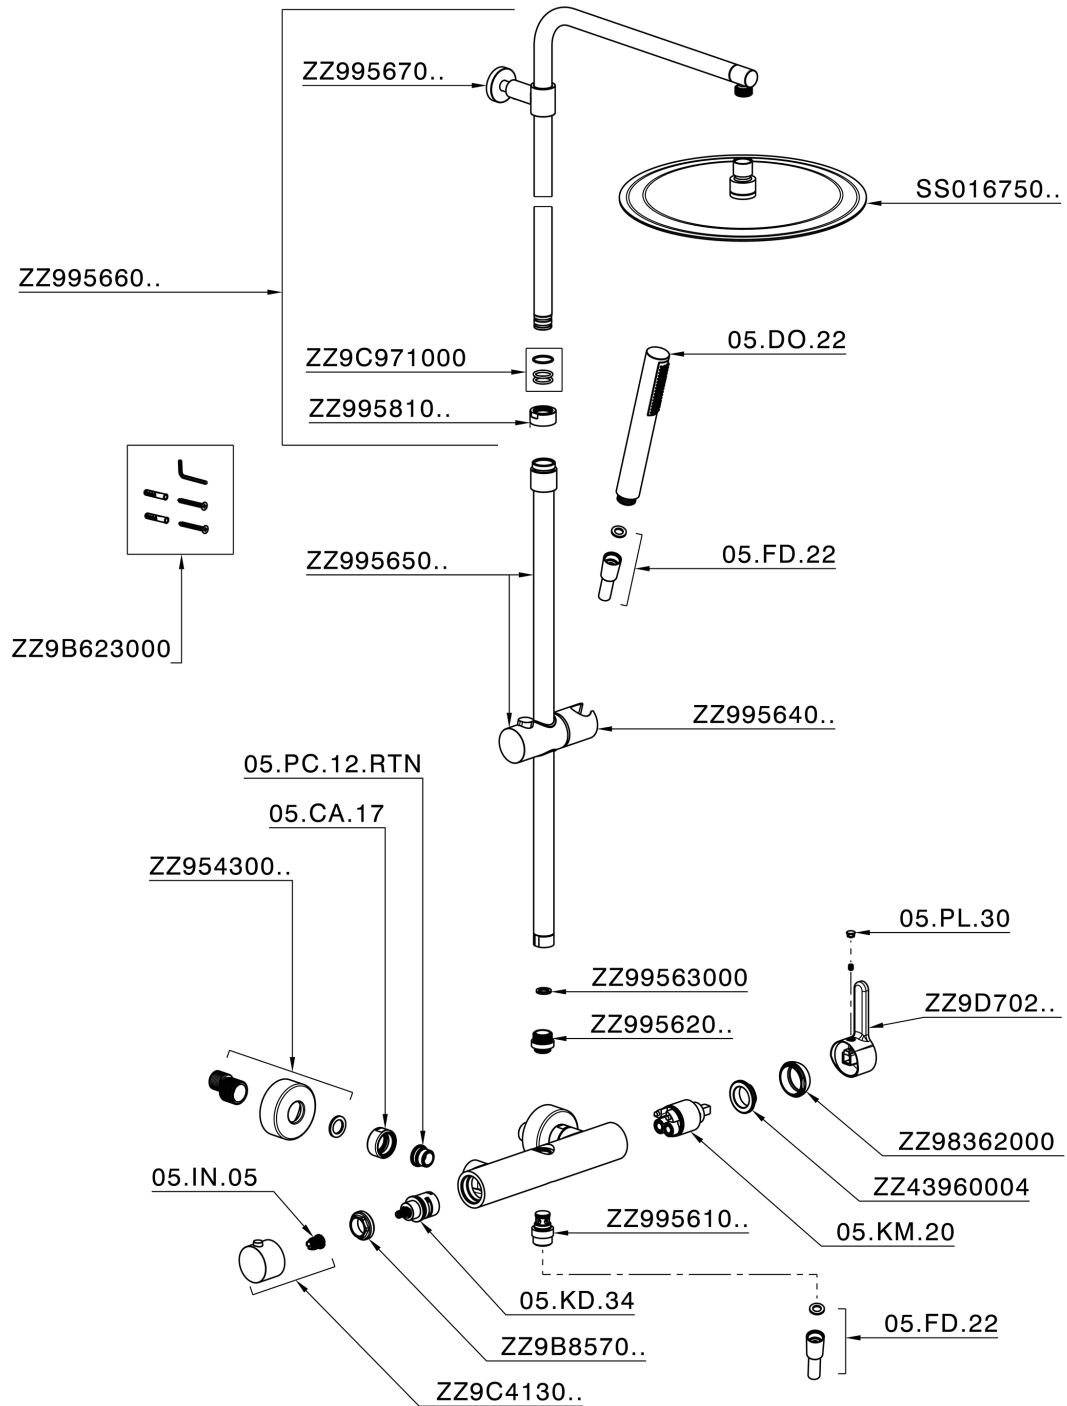

2-function single lever shower set H2_H2004032

MODEL **H2004032**

2-function single lever shower set, 2-outlet deviator, adjustable riser column, sliding shower bracket, ABS D.26 mm minimalistic one spray handshower, 250 mm round showerhead 2 mm thick INOX, 150 cm smooth SILVERFLEX Flexible Hose

AVAILABLE FINISHINGS

21 21 Chrome

CHARACTERISTICS

Cartridge Spare Parts **ZZ95435000**

35 mm Cartridge

2-function single lever shower set H2_H2004032

H2004032

<https://en.huberitalia.com/2-function-single-lever-shower-set-h2-h2004032>