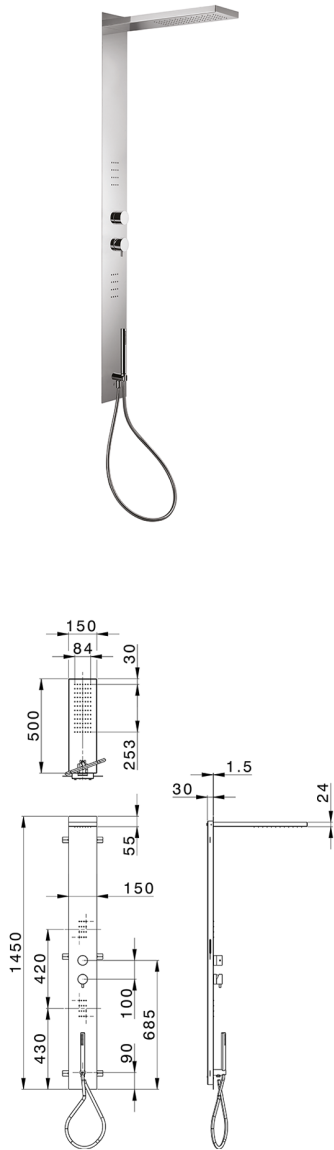

## 3-fonctions single lever shower panel COLUMNS\_ZS105040

MODEL **ZS105040**

3-fonctions single lever shower panel, stainless steel  
 AISI 304 shower panel, 3 outlet deviator cartridge, handshower holder with wall elbow, 23 mm  
 Brass One Spray handshower, 2 front body jets, 150x500 thick 24mm Inox rectangular  
 showerhead, rain function, 150 cm PVC Flexible Hose

### AVAILABLE FINISHINGS

-  **40** 40 Matt Black
-  **4Q** 4Q Matt White
-  **D1** D1 Brushed Inox
-  **D2** D2 Polished Inox

### CHARACTERISTICS

Cartridge Spare Parts **ZZ99751000**

**35 mm Cartridge**

2024-11-21