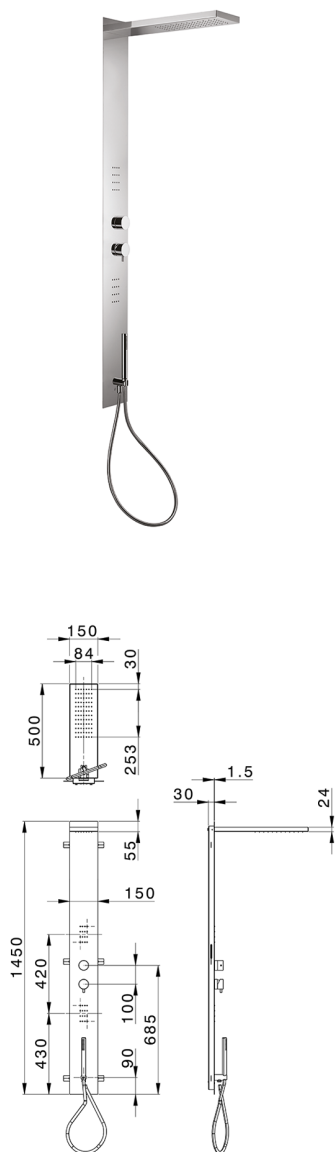

3-fonctions single lever shower panel COLUMNS_ZS105040

MODEL **ZS105040**

3-fonctions single lever shower panel, stainless steel
 AISI 304 shower panel, 3 outlet deviator cartridge, handshower holder with wall elbow, 23 mm
 Brass One Spray handshower, 2 front body jets, 150x500 thick 24mm Inox rectangular
 showerhead, rain function, 150 cm PVC Flexible Hose

AVAILABLE FINISHINGS

-  **40** 40 Matt Black
-  **4Q** 4Q Matt White
-  **D1** D1 Brushed Inox
-  **D2** D2 Polished Inox

CHARACTERISTICS

Cartridge Spare Parts **ZZ99751000**

35 mm Cartridge

2024-11-21