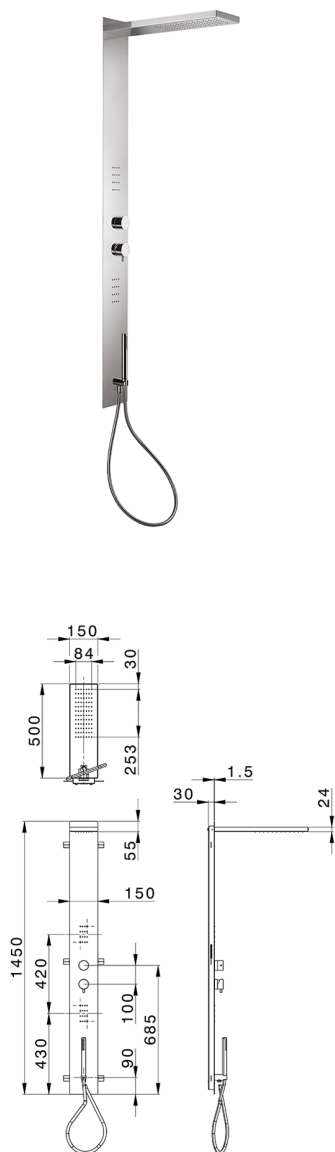

3-fonctions single lever shower panel COLUMNS_ZS105040

MODEL **ZS105040**

3-fonctions single lever shower panel, stainless steel
 AISI 304 shower panel, 3 outlet deviator cartridge, handshower holder with wall elbow, 23 mm
 Brass One Spray handshower, 2 front body jets, 150x500 thick 24mm Inox rectangular
 showerhead, rain function, 150 cm PVC Flexible Hose

AVAILABLE FINISHINGS

-  **40** 40 Matt Black
-  **4Q** 4Q Matt White
-  **D1** D1 Brushed Inox
-  **D2** D2 Polished Inox

CHARACTERISTICS

Cartridge Spare Parts **ZZ99751000**

35 mm Cartridge

2024-11-23