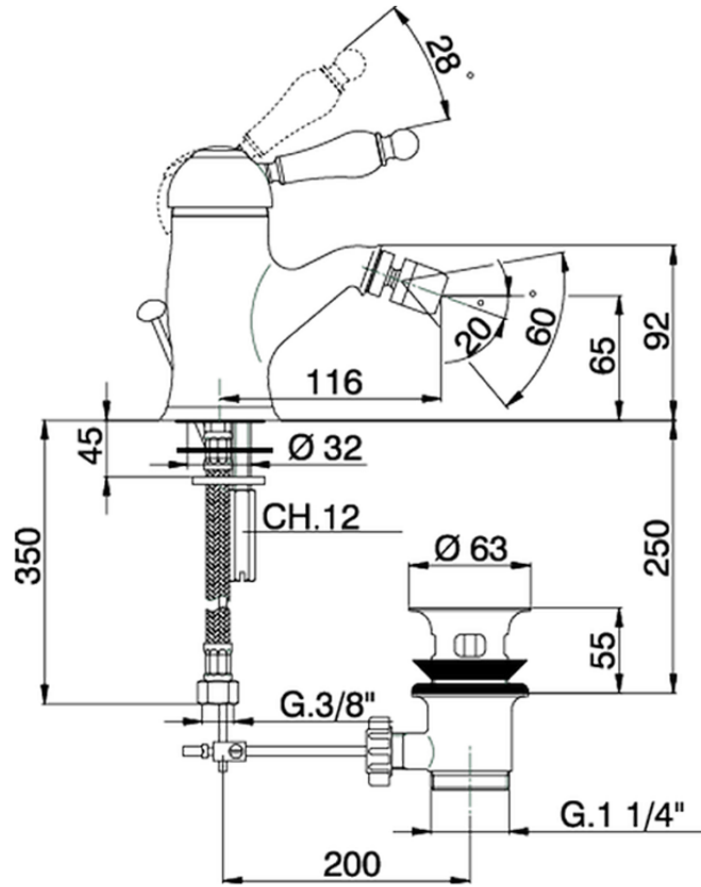

Single lever bidet mixer CROISETTE_CM000550

CM000550

<https://en.huberitalia.com/single-lever-bidet-mixer-croisette-cm000550>

2026-06-26