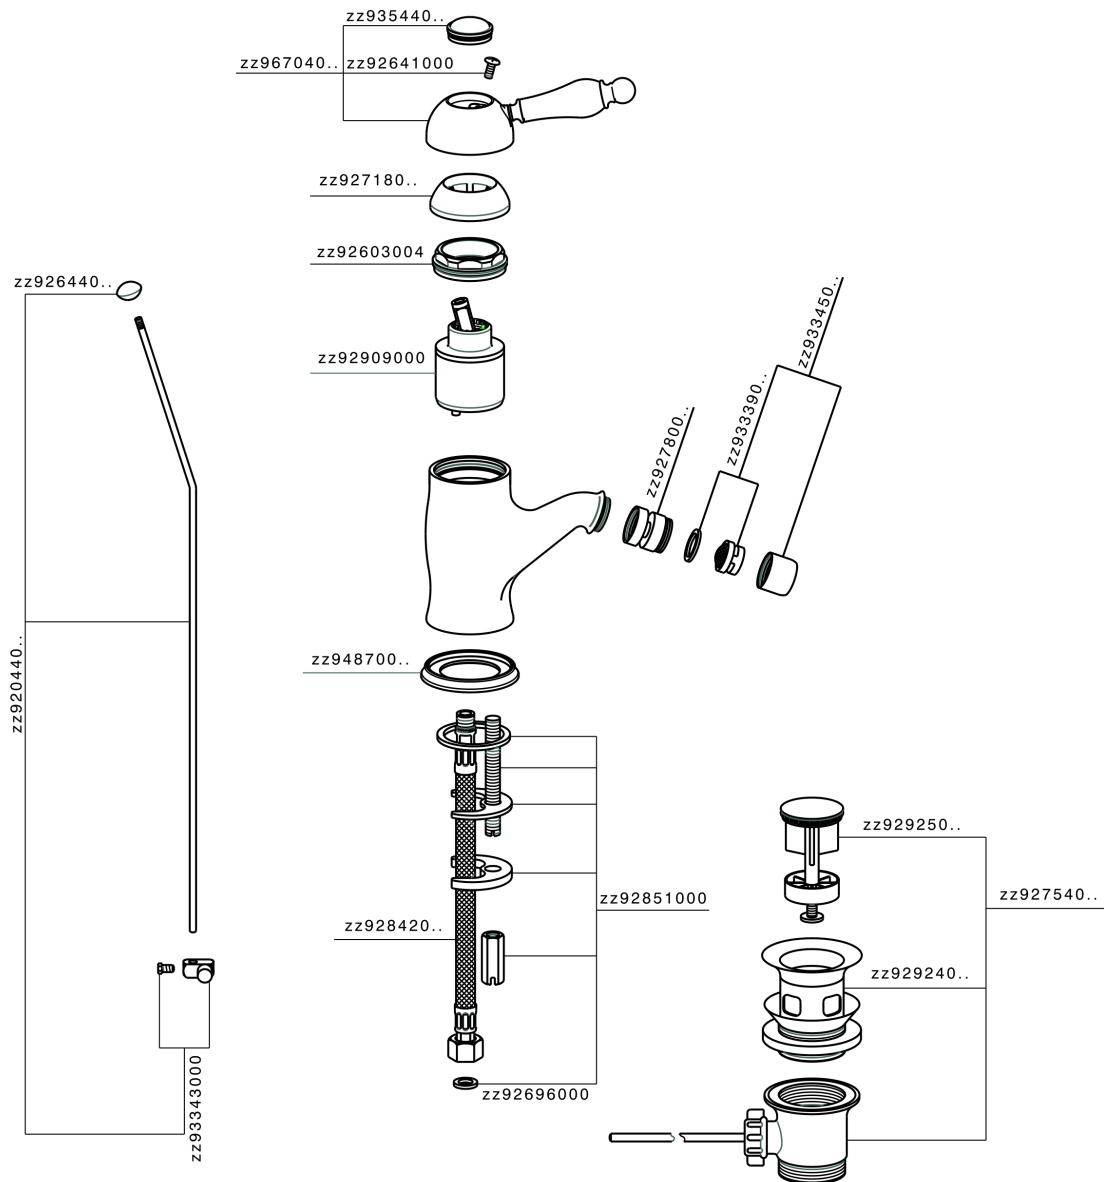

Single lever bidet mixer CROISSETTE_CM000550

CM000550

<https://en.huberitalia.com/single-lever-bidet-mixer-croisette-cm000550>

2026-06-27