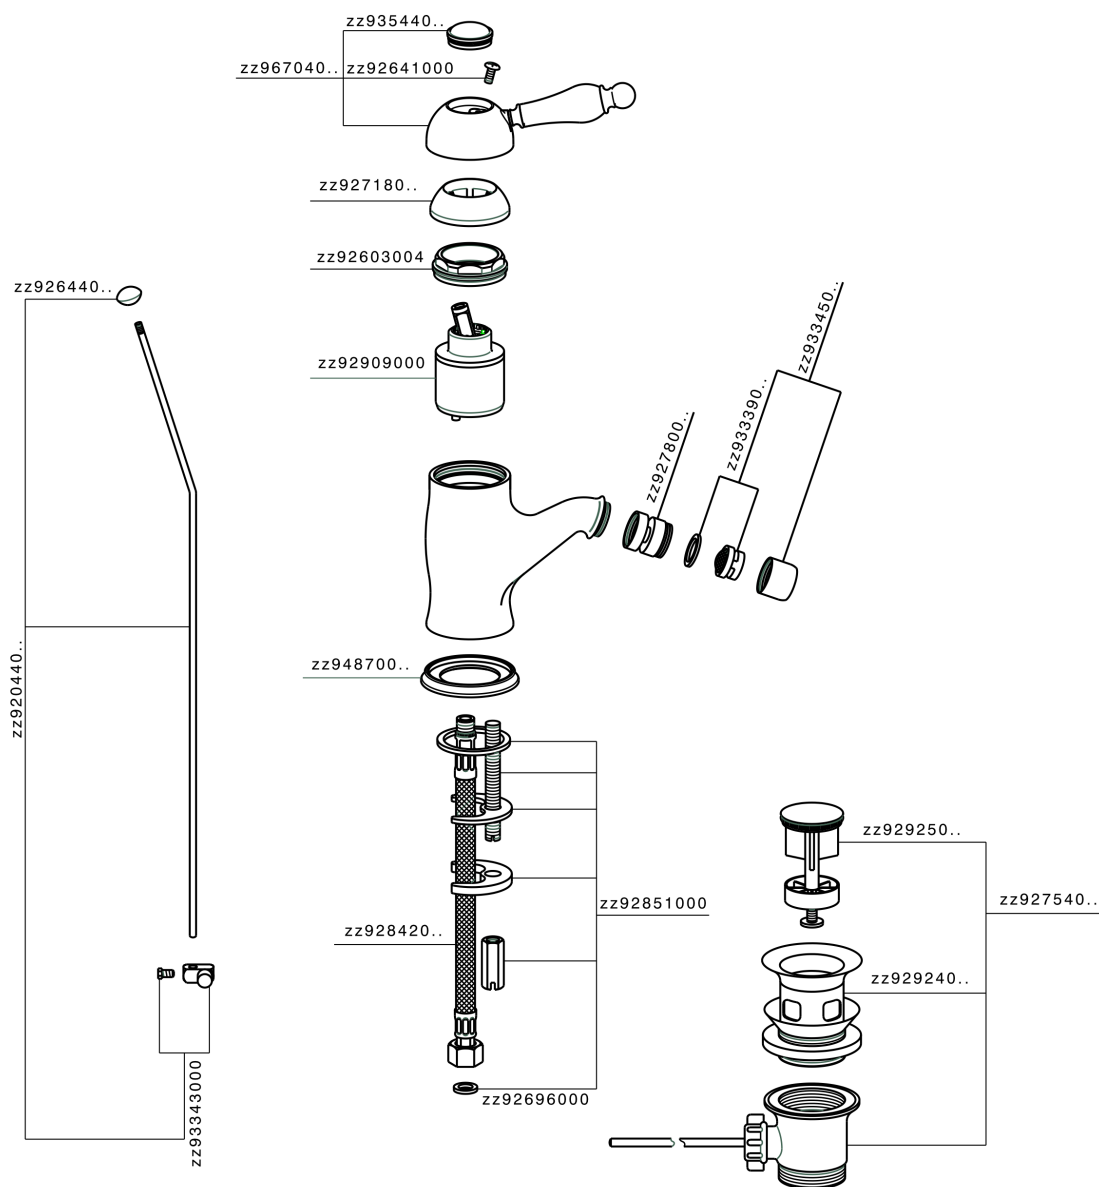

Single lever bidet mixer CROISETTE_CM000550

CM000550

<https://en.huberitalia.com/single-lever-bidet-mixer-croisette-cm000550>

2026-05-25