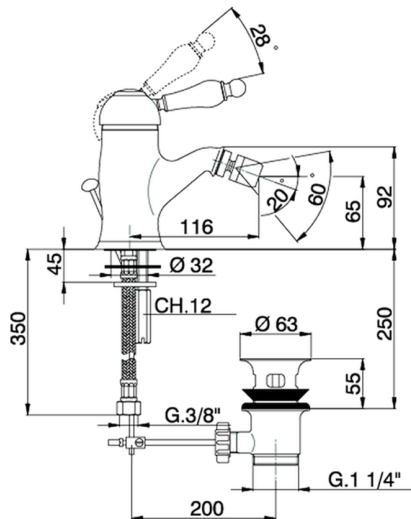

Single lever bidet mixer CROISETTE_CM000550

MODEL **CM000550**

Single lever bidet mixer, with automatic 1"1/4 automatic pop-up waste, G.3/8" stainless steel flexible hoses

AVAILABLE FINISHINGS

-  **21** 21 Chrome
-  **27** 27 Old Bronze
-  **2G** 2G Antique Gold
-  **2W** 2W Brushed Gold

CHARACTERISTICS

Cartridge Spare Parts **ZZ92909000**

43 mm Cartridge

Single lever bidet mixer CROISSETTE_CM000550

CM000550

<https://en.huberitalia.com/single-lever-bidet-mixer-croisette-cm000550>

2026-05-25