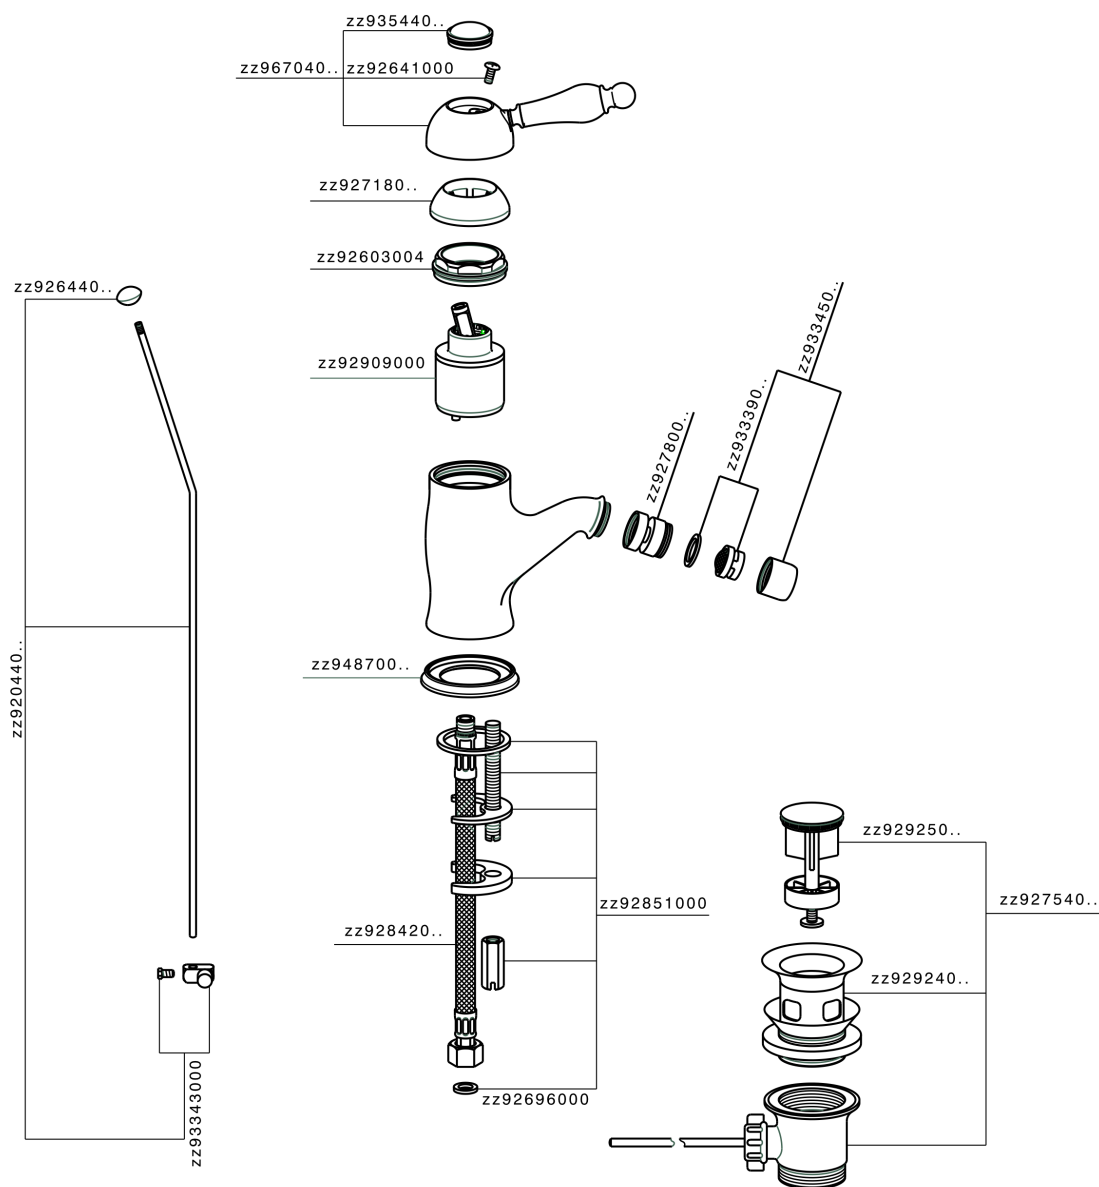

Single lever bidet mixer CROISETTE_CM000550

MODEL **CM000550**

Single lever bidet mixer, with automatic 1"1/4 automatic pop-up waste, G.3/8" stainless steel flexible hoses

AVAILABLE FINISHINGS

-  **21** 21 Chrome
-  **27** 27 Old Bronze
-  **2G** 2G Antique Gold
-  **2W** 2W Brushed Gold

CHARACTERISTICS

Cartridge Spare Parts **ZZ92909000**

43 mm Cartridge

Single lever bidet mixer CROISSETTE_CM000550

CM000550

<https://en.huberitalia.com/single-lever-bidet-mixer-croisette-cm000550>

2026-05-25