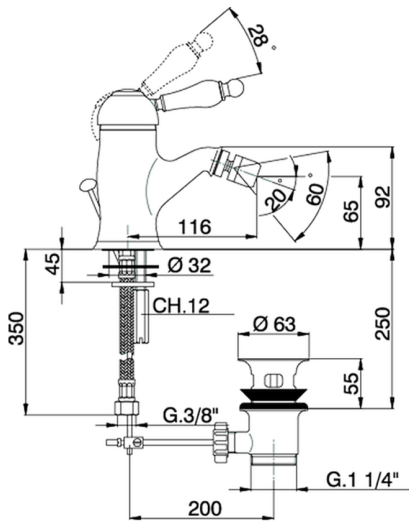

Single lever bidet mixer CROISETTE_CM000550

MODEL **CM000550**

Single lever bidet mixer, with automatic 1"1/4 automatic pop-up waste, G.3/8" stainless steel flexible hoses

AVAILABLE FINISHINGS

-  **21** 21 Chrome
-  **27** 27 Old Bronze
-  **2G** 2G Antique Gold
-  **2W** 2W Brushed Gold

CHARACTERISTICS

Cartridge Spare Parts **ZZ92909000**

43 mm Cartridge

Single lever bidet mixer CROISETTE_CM000550

CM000550

<https://en.huberitalia.com/single-lever-bidet-mixer-croisette-cm000550>

2026-04-06