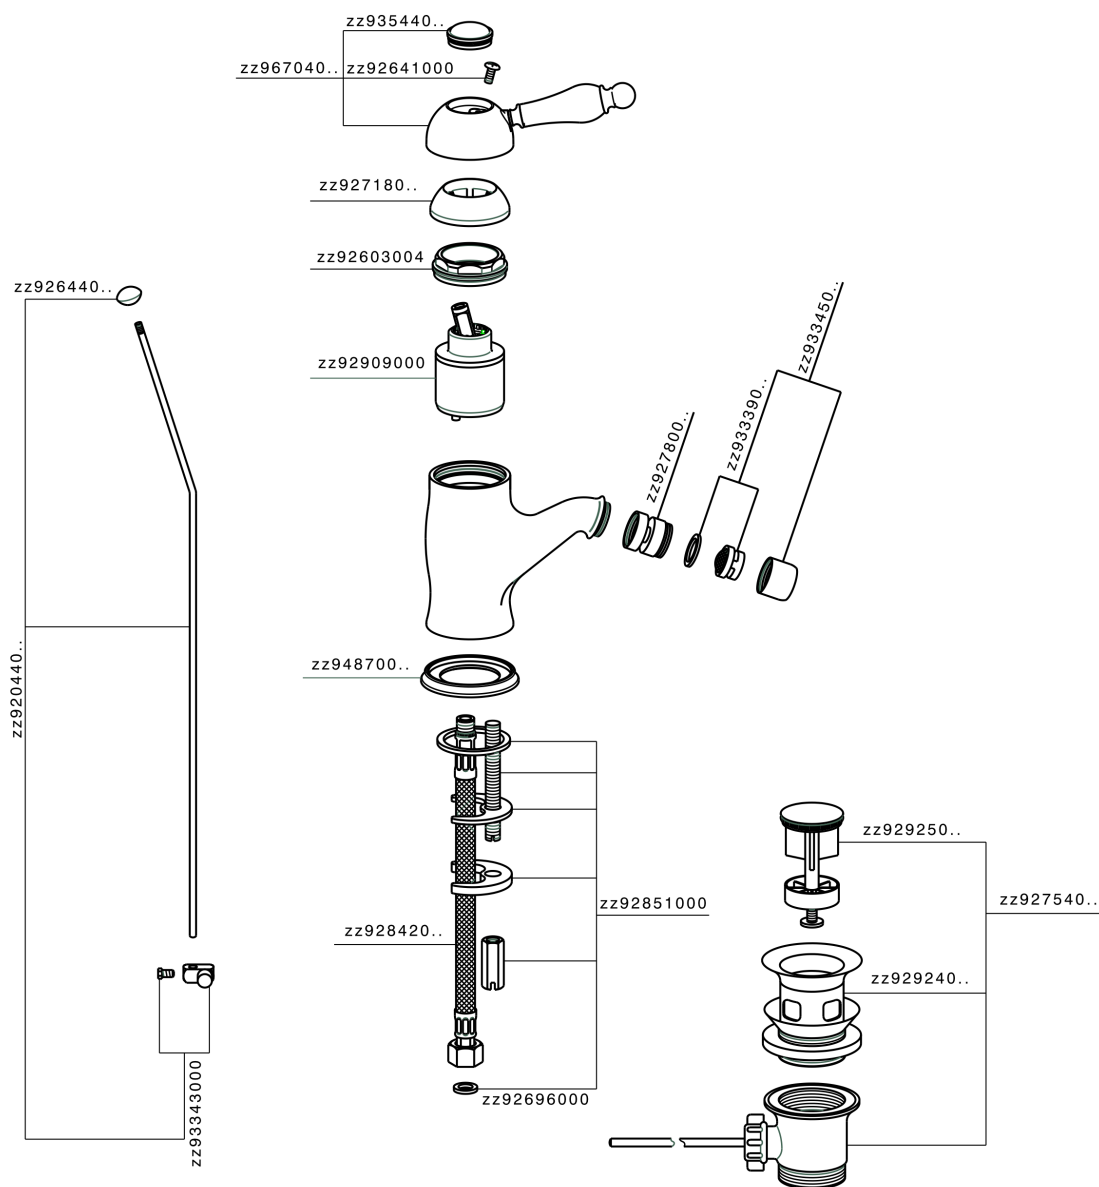

Single lever bidet mixer CROISETTE_CM000550

MODEL **CM000550**

Single lever bidet mixer, with automatic 1"1/4 automatic pop-up waste, G.3/8" stainless steel flexible hoses

AVAILABLE FINISHINGS

-  **21** 21 Chrome
-  **27** 27 Old Bronze
-  **2G** 2G Antique Gold
-  **2W** 2W Brushed Gold

CHARACTERISTICS

Cartridge Spare Parts **ZZ92909000**

43 mm Cartridge

Single lever bidet mixer CROISETTE_CM000550

CM000550

<https://en.huberitalia.com/single-lever-bidet-mixer-croisette-cm000550>

2026-04-06