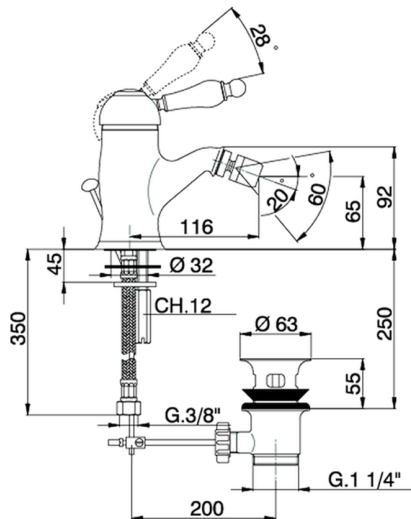

Single lever bidet mixer CROISETTE_CM000550

MODEL **CM000550**

Single lever bidet mixer, with automatic 1"1/4 automatic pop-up waste, G.3/8" stainless steel flexible hoses

AVAILABLE FINISHINGS

-  **21** 21 Chrome
-  **27** 27 Old Bronze
-  **2G** 2G Antique Gold
-  **2W** 2W Brushed Gold

CHARACTERISTICS

Cartridge Spare Parts **ZZ92909000**

43 mm Cartridge

Single lever bidet mixer CROISETTE_CM000550

CM000550

<https://en.huberitalia.com/single-lever-bidet-mixer-croisette-cm000550>

2026-06-26