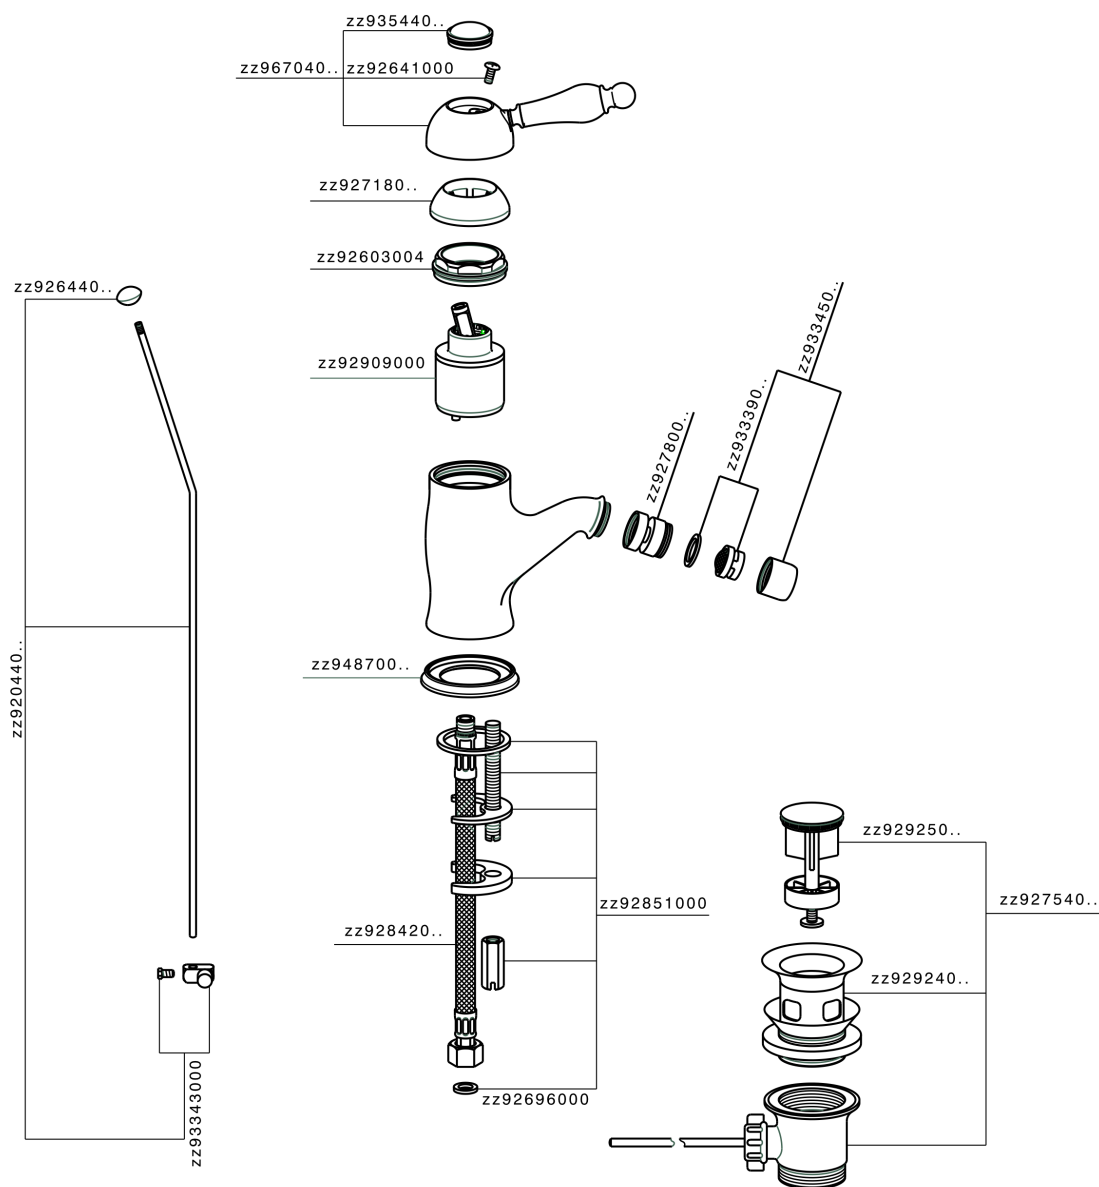

Single lever bidet mixer CROISETTE_CM000550

MODEL **CM000550**

Single lever bidet mixer, with automatic 1"1/4 automatic pop-up waste, G.3/8" stainless steel flexible hoses

AVAILABLE FINISHINGS

-  **21** 21 Chrome
-  **27** 27 Old Bronze
-  **2G** 2G Antique Gold
-  **2W** 2W Brushed Gold

CHARACTERISTICS

Cartridge Spare Parts **ZZ92909000**

43 mm Cartridge

Single lever bidet mixer CROISETTE_CM000550

CM000550

<https://en.huberitalia.com/single-lever-bidet-mixer-croisette-cm000550>

2026-06-26