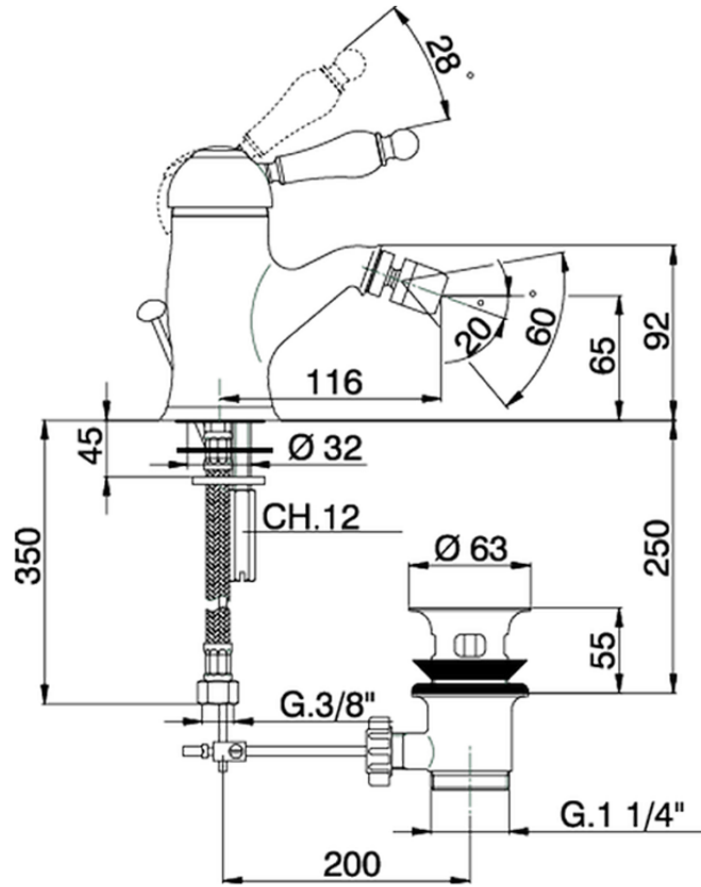

Single lever bidet mixer CROISETTE_CM000550

CM000550

<https://en.huberitalia.com/single-lever-bidet-mixer-croisette-cm000550>

2026-06-27