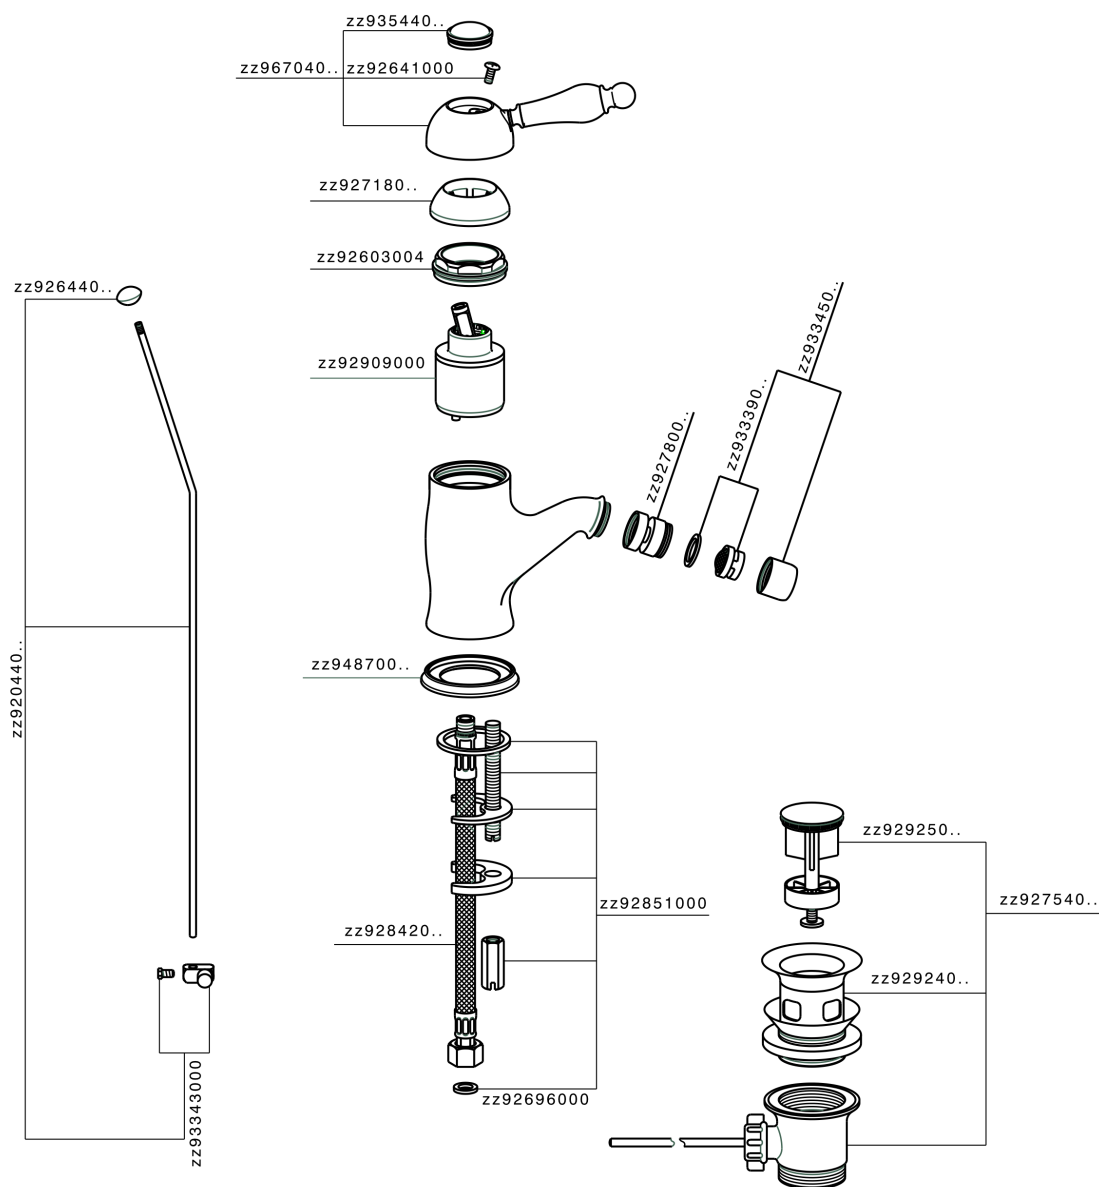

Single lever bidet mixer CROISSETTE_CM000550

CM000550

<https://en.huberitalia.com/single-lever-bidet-mixer-croisette-cm000550>

2026-06-26