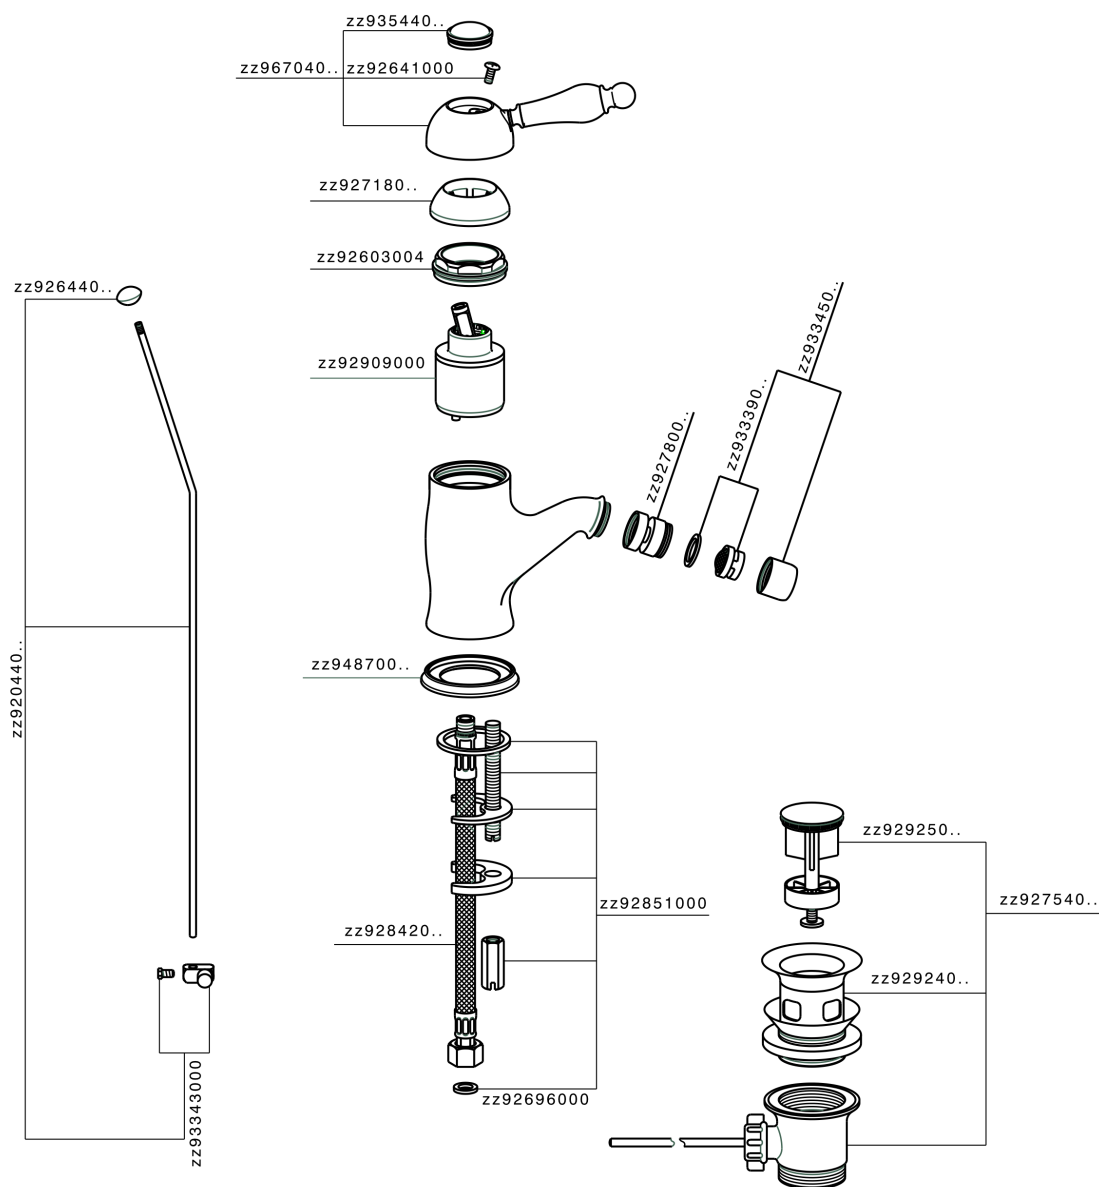

Single lever bidet mixer CROISSETTE_CM000550

CM000550

<https://en.huberitalia.com/single-lever-bidet-mixer-croisette-cm000550>

2026-05-02