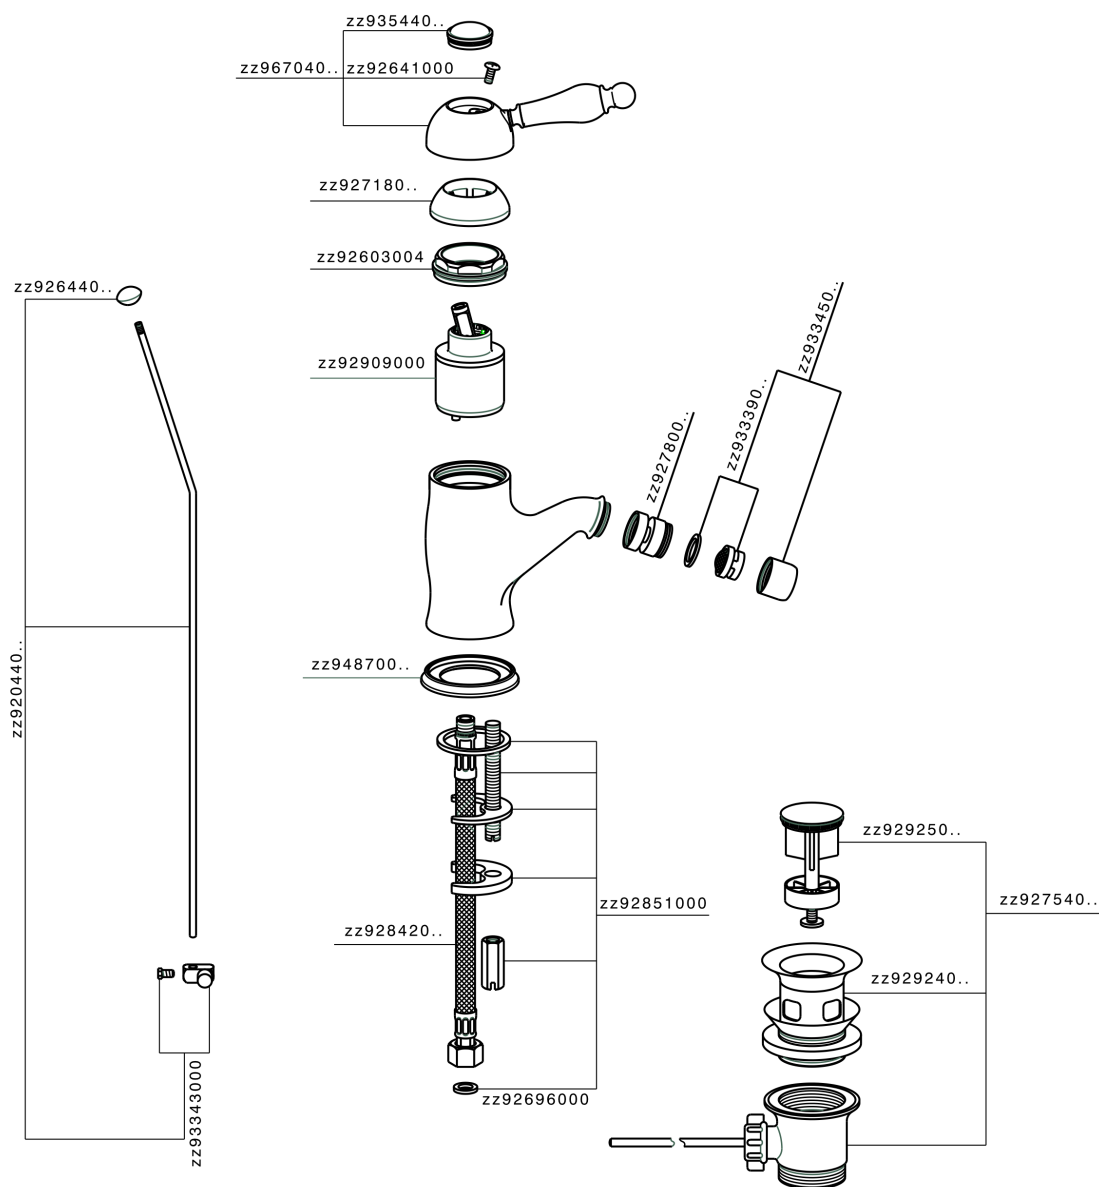

Single lever bidet mixer CROISSETTE_CM000550

CM000550

<https://en.huberitalia.com/single-lever-bidet-mixer-croisette-cm000550>

2026-04-06