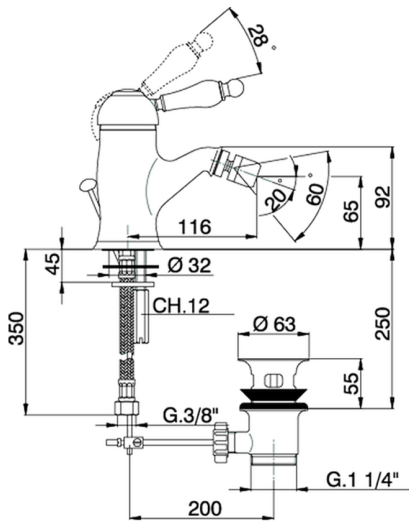

## Single lever bidet mixer CROISSETTE\_CM000550

MODEL **CM000550**

Single lever bidet mixer, with automatic 1"1/4 automatic pop-up waste, G.3/8" stainless steel flexible hoses

### CHARACTERISTICS

Cartridge Spare Parts **ZZ92909000**

**43 mm Cartridge**

## Single lever bidet mixer CROISETTE\_CM000550

CM000550

<https://en.huberitalia.com/single-lever-bidet-mixer-croisette-cm000550>

2026-04-06