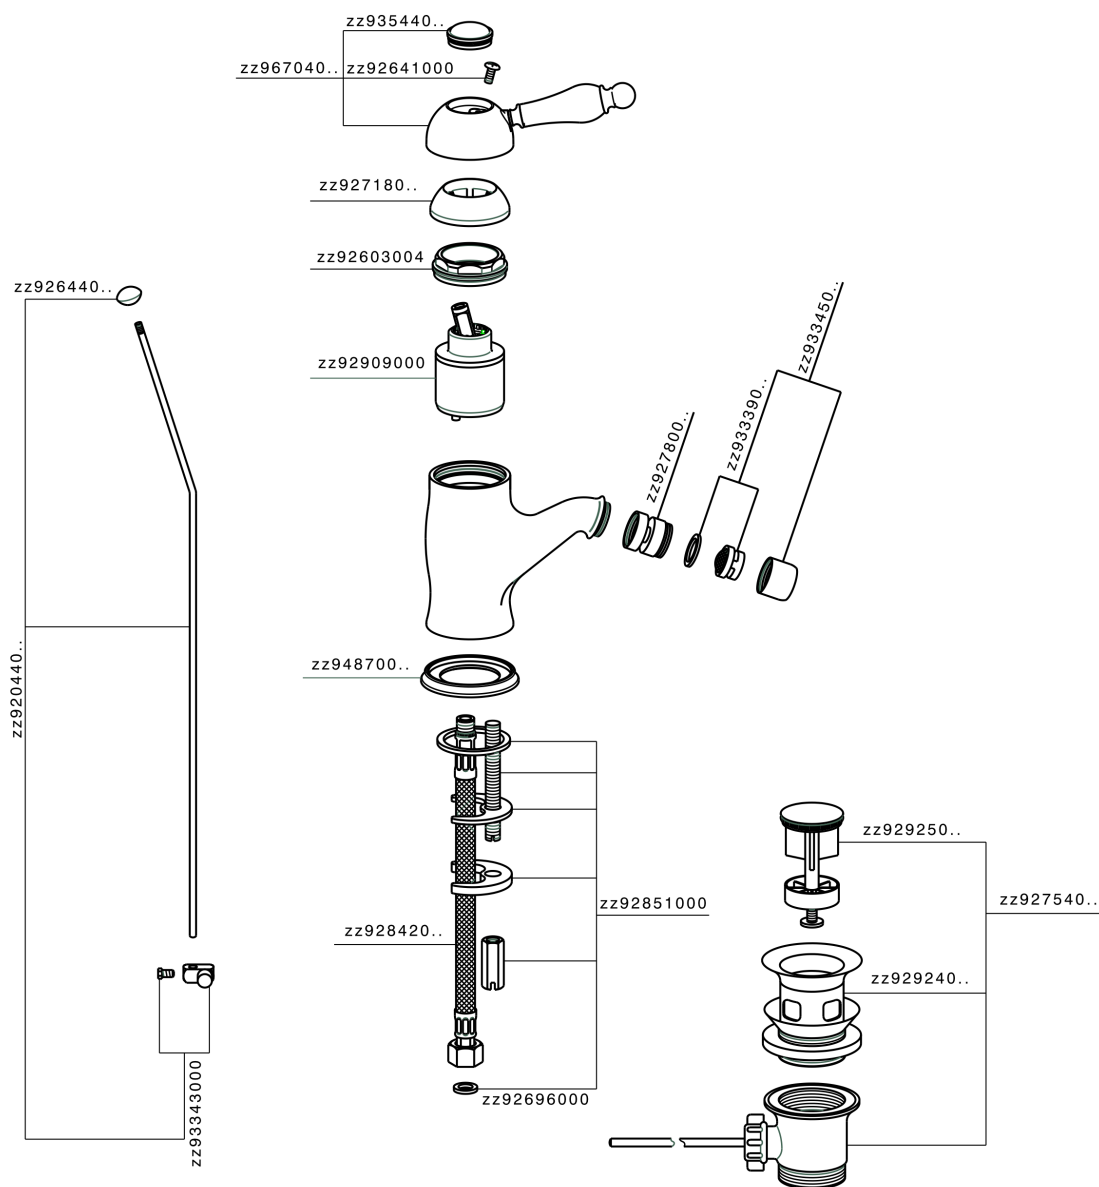

Single lever bidet mixer CROISSETTE_CM000550

MODEL **CM000550**

Single lever bidet mixer, with automatic 1"1/4 automatic pop-up waste, G.3/8" stainless steel flexible hoses

AVAILABLE FINISHINGS

-  **21** 21 Chrome
-  **27** 27 Old Bronze
-  **2G** 2G Antique Gold
-  **2W** 2W Brushed Gold

CHARACTERISTICS

Cartridge Spare Parts **ZZ92909000**

43 mm Cartridge

Single lever bidet mixer CROISETTE_CM000550

CM000550

<https://en.huberitalia.com/single-lever-bidet-mixer-croisette-cm000550>

2026-06-26