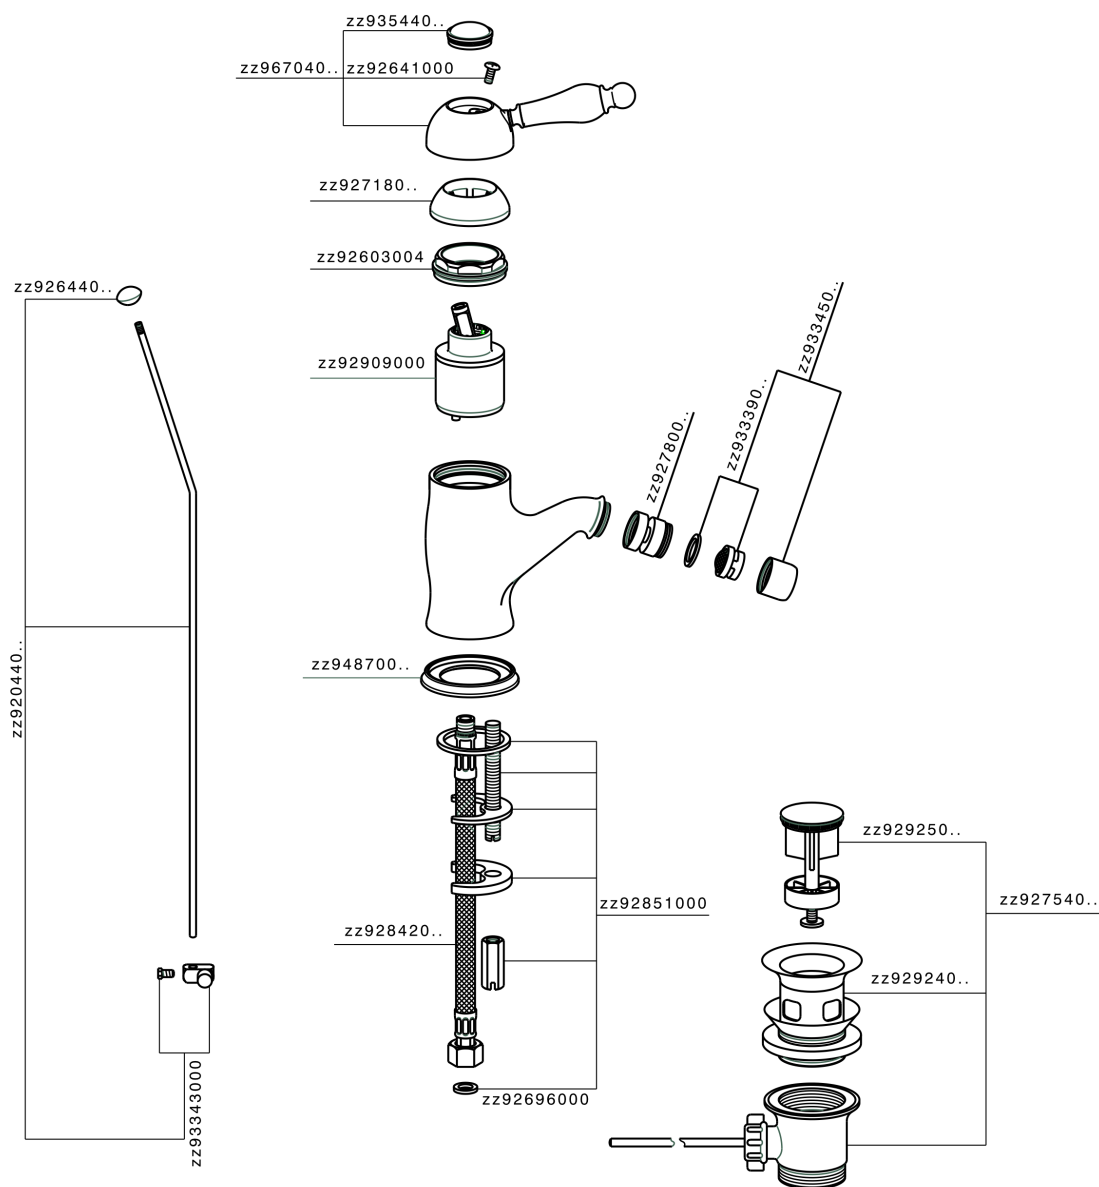

Single lever bidet mixer CROISSETTE_CM000550

MODEL **CM000550**

Single lever bidet mixer, with automatic 1"1/4 automatic pop-up waste, G.3/8" stainless steel flexible hoses

AVAILABLE FINISHINGS

-  **21** 21 Chrome
-  **27** 27 Old Bronze
-  **2G** 2G Antique Gold
-  **2W** 2W Brushed Gold

CHARACTERISTICS

Cartridge Spare Parts **ZZ92909000**

43 mm Cartridge

Single lever bidet mixer CROISETTE_CM000550

CM000550

<https://en.huberitalia.com/single-lever-bidet-mixer-croisette-cm000550>

2026-05-02