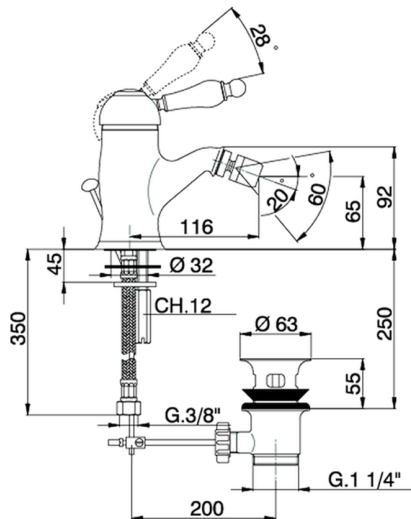

Single lever bidet mixer CROISSETTE_CM000550

MODEL **CM000550**

Single lever bidet mixer, with automatic 1"1/4 automatic pop-up waste, G.3/8" stainless steel flexible hoses

AVAILABLE FINISHINGS

-  **21** 21 Chrome
-  **27** 27 Old Bronze
-  **2G** 2G Antique Gold
-  **2W** 2W Brushed Gold

CHARACTERISTICS

Cartridge Spare Parts **ZZ92909000**

43 mm Cartridge

Single lever bidet mixer CROISETTE_CM000550

CM000550

<https://en.huberitalia.com/single-lever-bidet-mixer-croisette-cm000550>

2026-06-26