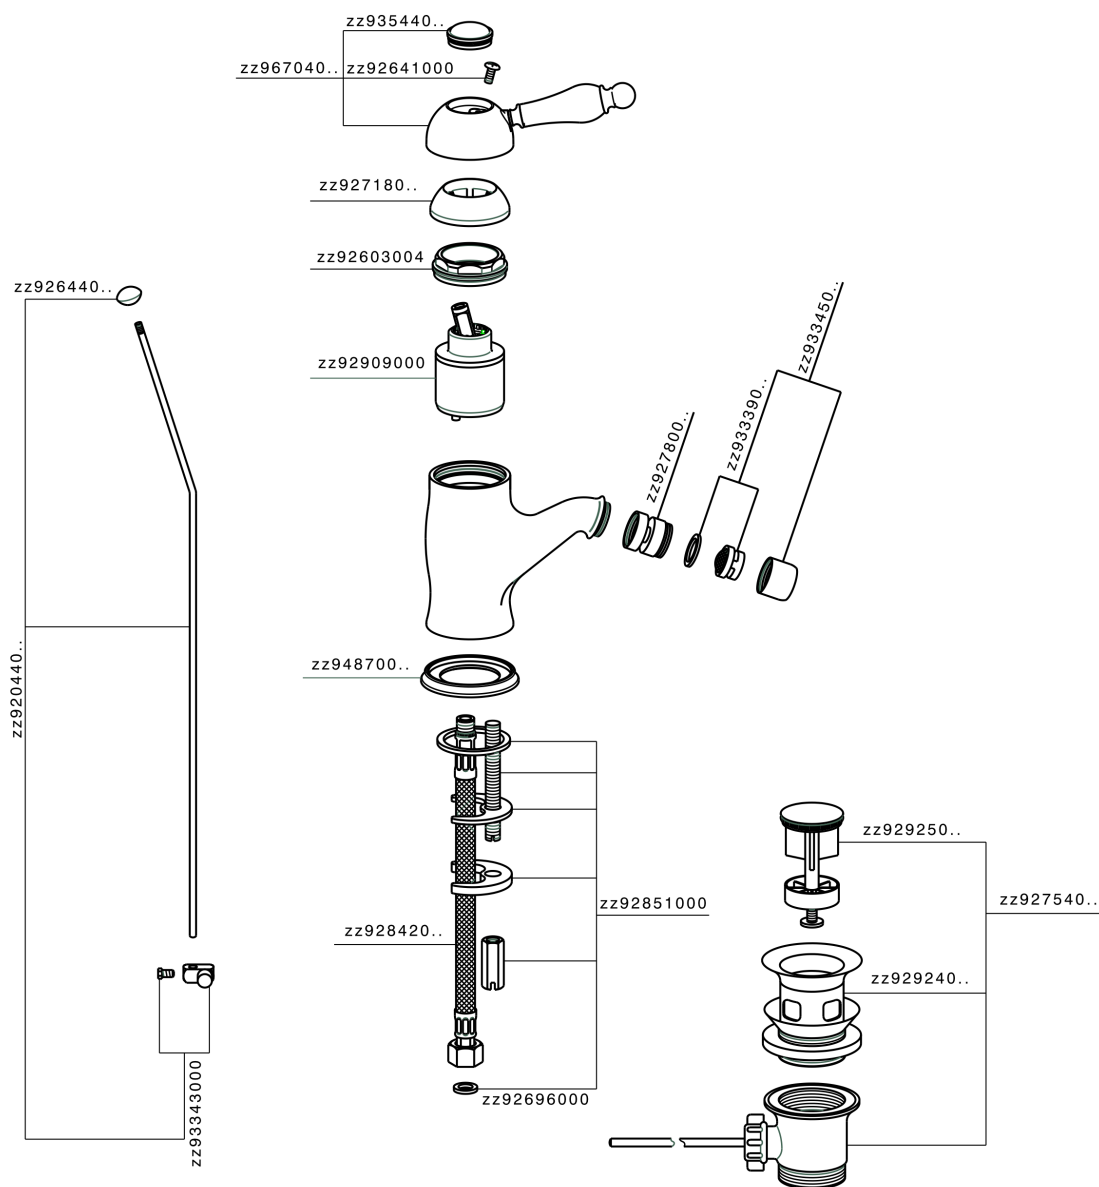

## Single lever bidet mixer CROISSETTE\_CM000550

MODEL **CM000550**

Single lever bidet mixer, with automatic 1"1/4 automatic pop-up waste, G.3/8" stainless steel flexible hoses

### AVAILABLE FINISHINGS

-  **21** 21 Chrome
-  **27** 27 Old Bronze
-  **2G** 2G Antique Gold
-  **2W** 2W Brushed Gold

### CHARACTERISTICS

Cartridge Spare Parts **ZZ92909000**

**43 mm Cartridge**

## Single lever bidet mixer CROISETTE\_CM000550

CM000550

<https://en.huberitalia.com/single-lever-bidet-mixer-croisette-cm000550>

2026-04-06