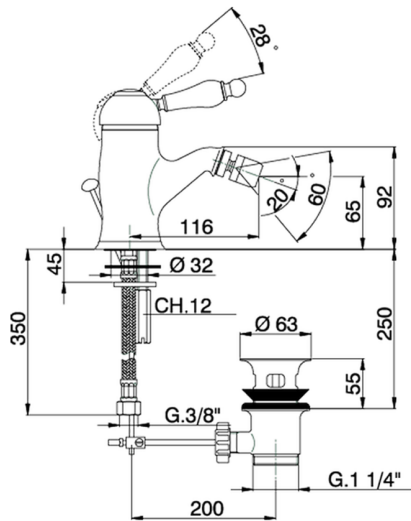

Single lever bidet mixer CROISSETTE_CM000550

MODEL **CM000550**

Single lever bidet mixer, with automatic 1"1/4 automatic pop-up waste, G.3/8" stainless steel flexible hoses

AVAILABLE FINISHINGS

-  **21** 21 Chrome
-  **27** 27 Old Bronze
-  **2G** 2G Antique Gold
-  **2W** 2W Brushed Gold

CHARACTERISTICS

Cartridge Spare Parts **ZZ92909000**

43 mm Cartridge

Single lever bidet mixer CROISETTE_CM000550

CM000550

<https://en.huberitalia.com/single-lever-bidet-mixer-croisette-cm000550>

2026-05-02