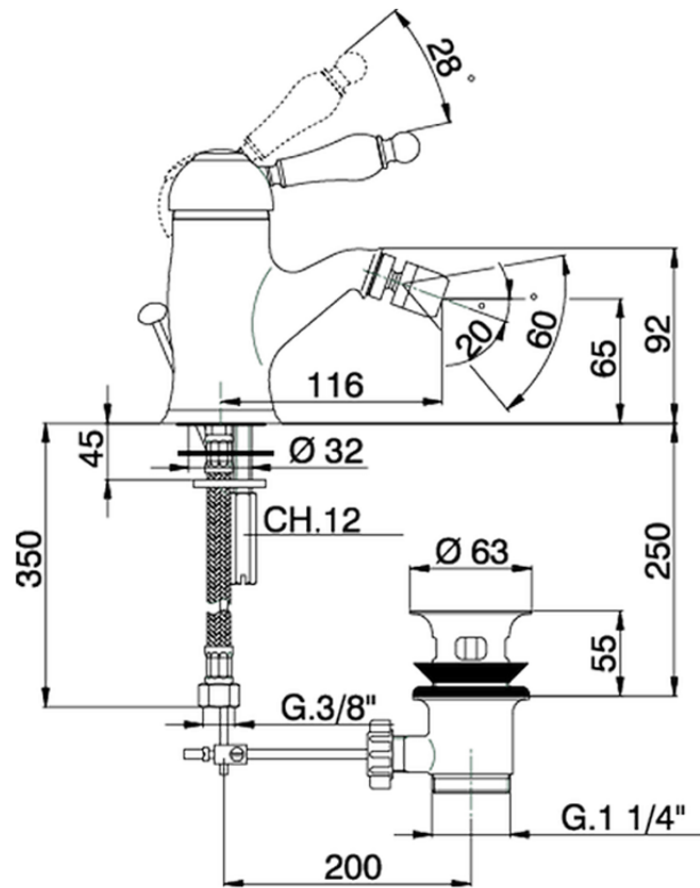

Single lever bidet mixer CROISETTE_CM000550

CM000550

<https://en.huberitalia.com/single-lever-bidet-mixer-croisette-cm000550>

2026-05-25