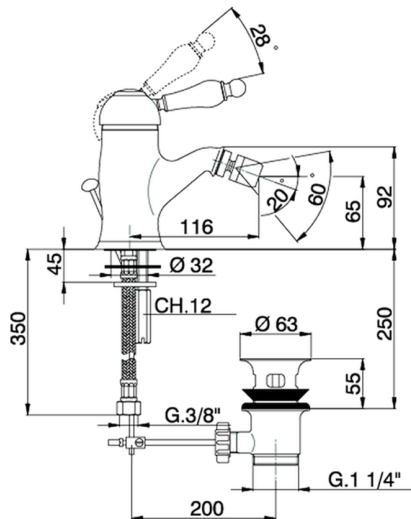

Single lever bidet mixer CROISSETTE_CM000550

MODEL **CM000550**

Single lever bidet mixer, with automatic 1"1/4 automatic pop-up waste, G.3/8" stainless steel flexible hoses

AVAILABLE FINISHINGS

-  **21** 21 Chrome
-  **27** 27 Old Bronze
-  **2G** 2G Antique Gold
-  **2W** 2W Brushed Gold

CHARACTERISTICS

Cartridge Spare Parts **ZZ92909000**

43 mm Cartridge

Single lever bidet mixer CROISSETTE_CM000550

CM000550

<https://en.huberitalia.com/single-lever-bidet-mixer-croisette-cm000550>

2026-06-28