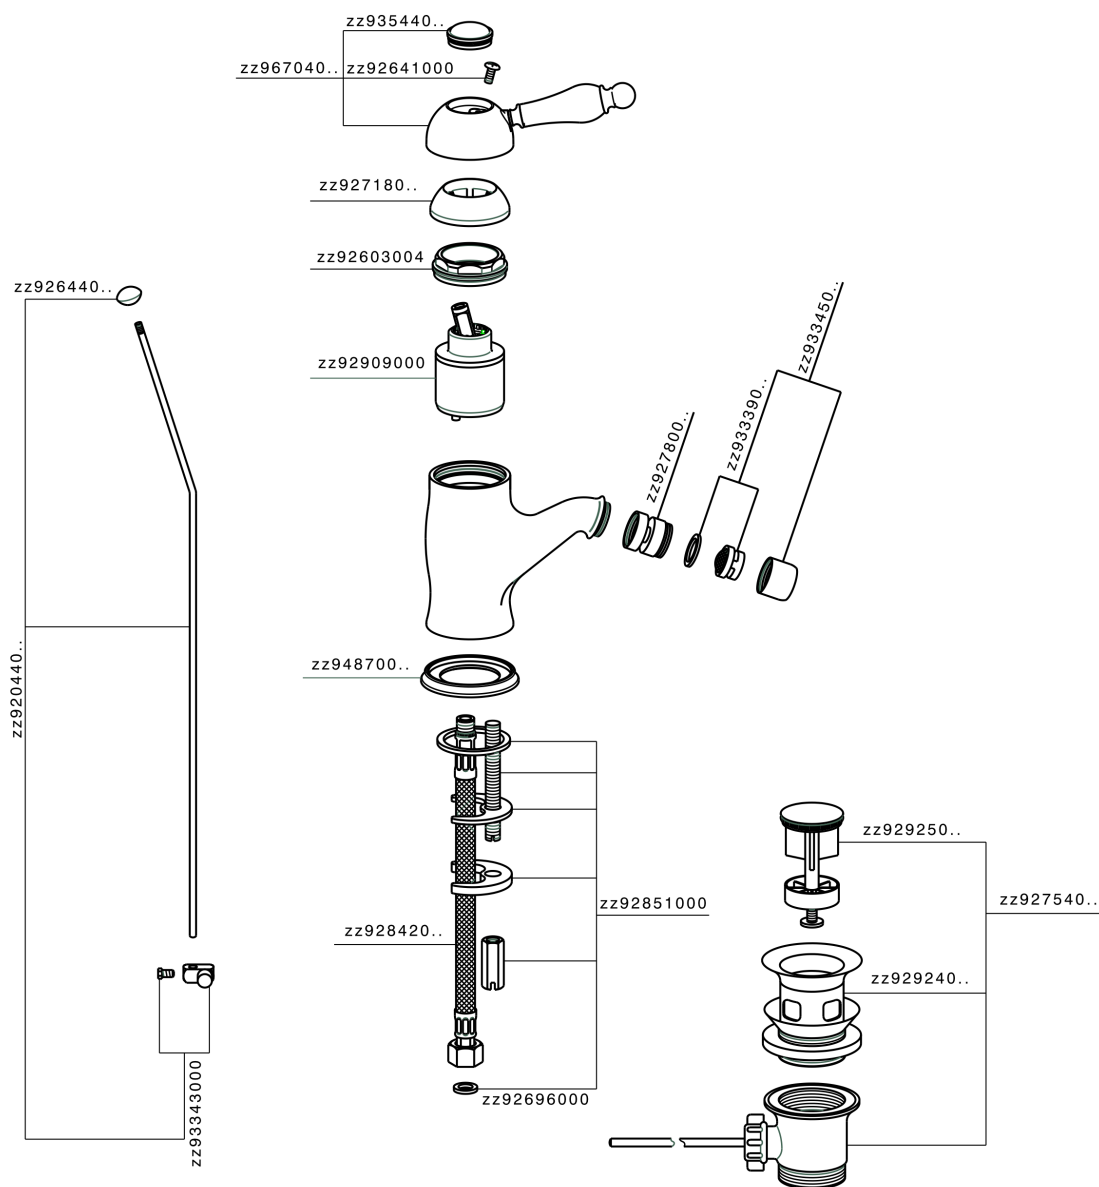

Single lever bidet mixer CROISSETTE_CM000550

MODEL **CM000550**

Single lever bidet mixer, with automatic 1"1/4 automatic pop-up waste, G.3/8" stainless steel flexible hoses

AVAILABLE FINISHINGS

-  **21** 21 Chrome
-  **27** 27 Old Bronze
-  **2G** 2G Antique Gold
-  **2W** 2W Brushed Gold

CHARACTERISTICS

Cartridge Spare Parts **ZZ92909000**

43 mm Cartridge

Single lever bidet mixer CROISSETTE_CM000550

CM000550

<https://en.huberitalia.com/single-lever-bidet-mixer-croisette-cm000550>

2026-06-28