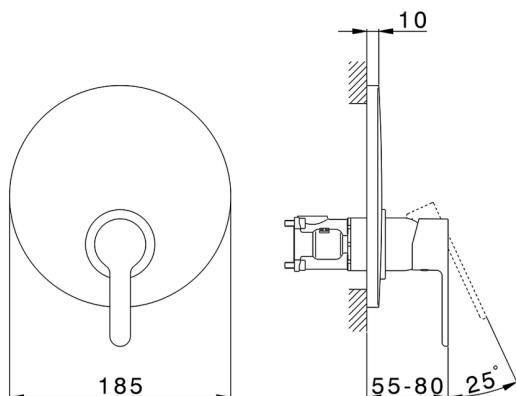

Exposed part for Single Lever One Box Valve ONE BOX_H20BM010

MODEL **H20BM010**

Exposed part for Single Lever One Box Valve, 1 Outlet, Minimum depth of installation: 67 mm, without concealed part, for items ZB00B030-ZB00B031

AVAILABLE FINISHINGS

CHARACTERISTICS

Cartridge Spare Parts **ZZ97179000**

35 mm Cartridge

Installation **Concealed**

Required concealed parts **ZB00B031**

ZB00B030

Exposed part for Single Lever One Box Valve ONE BOX_H20BM010

H20BM010

<https://en.huberitalia.com/exposed-part-for-single-lever-one-box-valve-one-box-h20bm010>

One Box Universal Concealed Part ONE BOX_ZB00B031

MODEL **ZB00B031**

One Box Universal Concealed Part, for 1 or 2 or 3 outlet thermostatic or single lever, without trim kit, with noise reducers, with sealing gasket