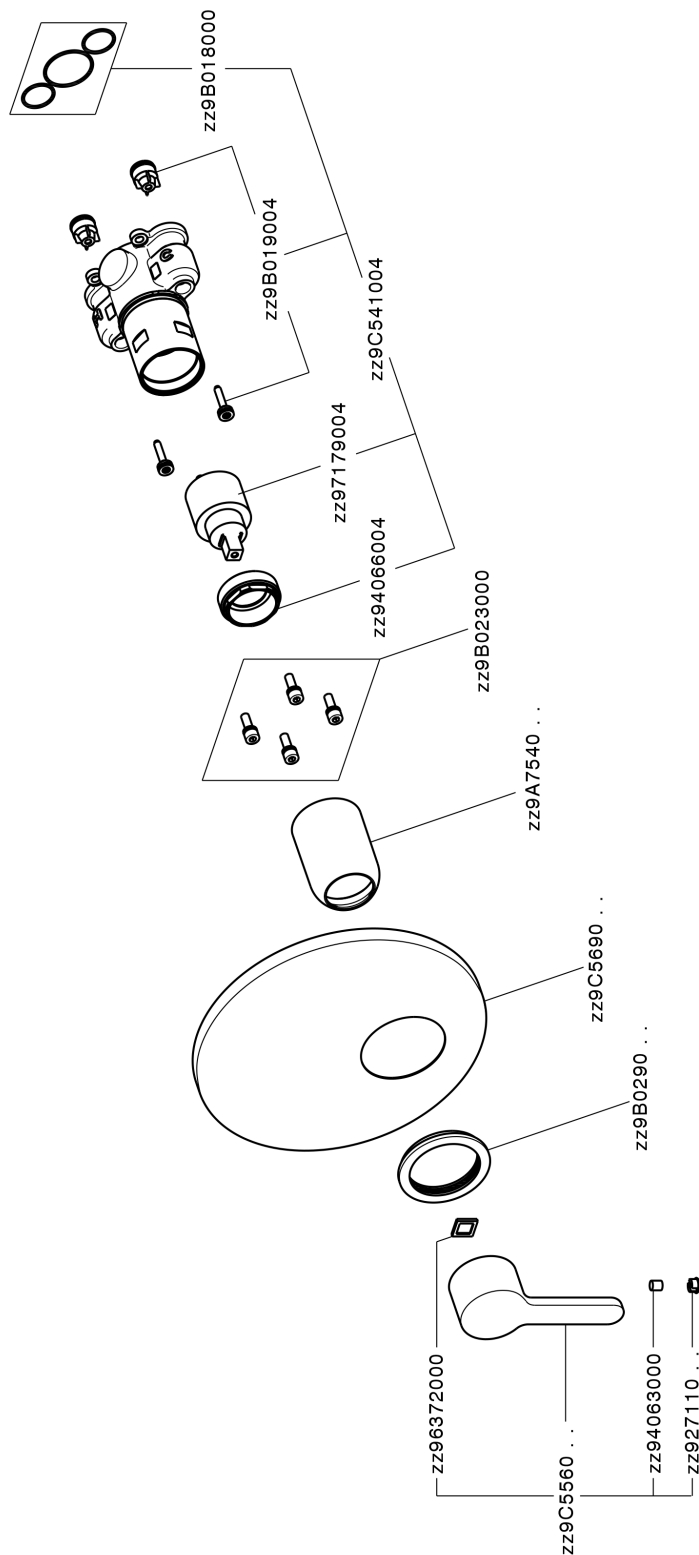

Exposed part for Single Lever One Box Valve ONE BOX_H20BM010

MODEL **H20BM010**

Exposed part for Single Lever One Box Valve, 1 Outlet, Minimum depth of installation: 67 mm, without concealed part, for items ZB00B030-ZB00B031

AVAILABLE FINISHINGS

CHARACTERISTICS

Cartridge Spare Parts **ZZ97179000**

35 mm Cartridge

Installation **Concealed**

Required concealed parts **ZB00B031**

ZB00B030

Exposed part for Single Lever One Box Valve ONE BOX_H20BM010

H20BM010

<https://en.huberitalia.com/exposed-part-for-single-lever-one-box-valve-one-box-h20bm010>

One Box Universal Concealed Part ONE BOX_ZB00B031

MODEL **ZB00B031**

One Box Universal Concealed Part, for 1 or 2 or 3 outlet thermostatic or single lever, without trim kit, with noise reducers, with sealing gasket