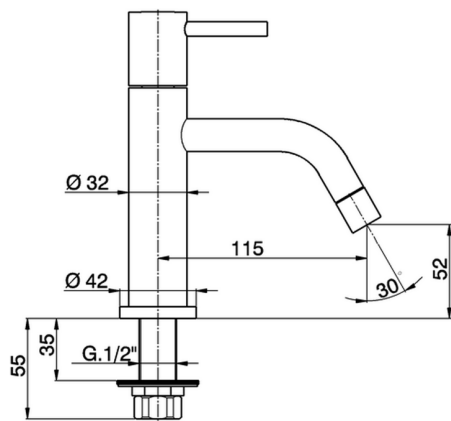

## Pillar tap TRATTO EVO\_TV000900

MODEL **TV000900**

Pillar tap, without automatic pop up waste

AVAILABLE FINISHINGS

CHARACTERISTICS

2024-11-15