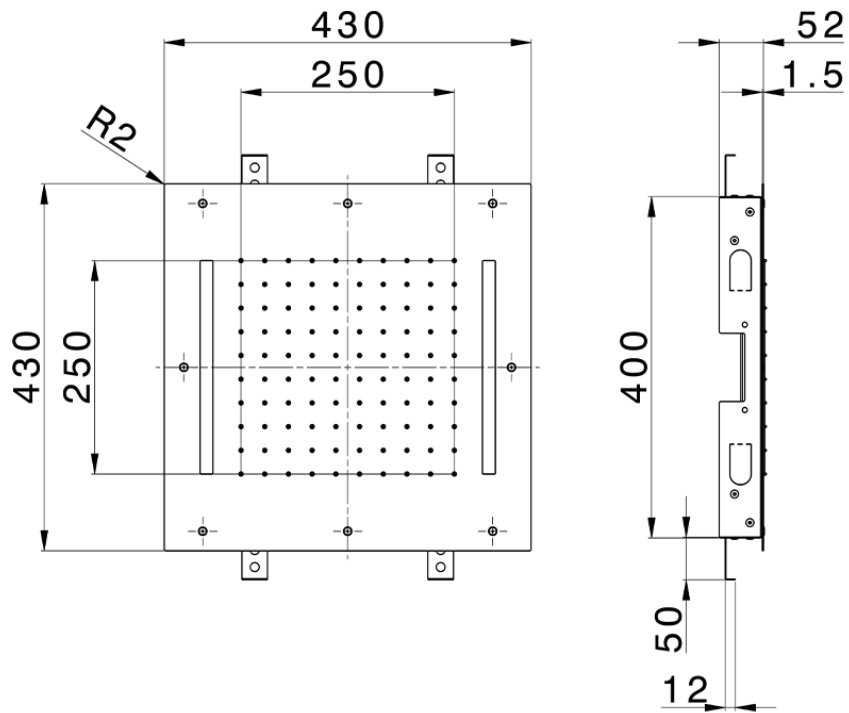

430x430 mm Chromotherapy Ceiling showerhead ZEN_ZS1C0050

ZS1C0050

<https://en.huberitalia.com/430x430-mm-chromotherapy-ceiling-showerhead-zen-zs1c0050>

2024-12-18