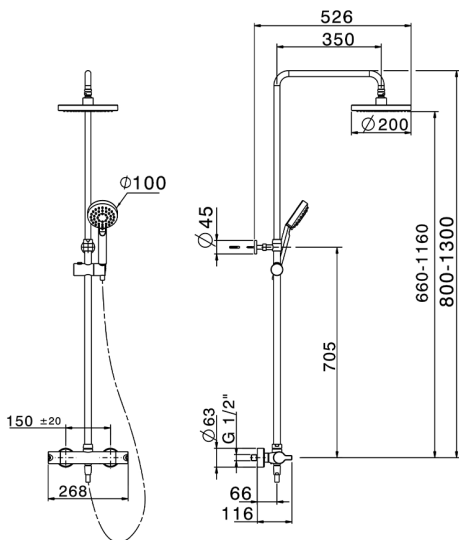

2-function Thermostatic shower set H2_H2C82010

MODEL **H2C82010**

2-function Thermostatic shower set, 2-outlet devia stop, adjustable riser column, sliding shower bracket, D.100 mm ABS 5 sprays hand shower, D.200 mm ABS round showerhead, 150 cm brass flexible hose

AVAILABLE FINISHINGS

21 21 Chrome

CHARACTERISTICS

Cartridge Spare Parts **22.03A.AR - ZZ97080004**

Argo 1 (short filter) Thermostatic Valve

DeviaStop

The Huber Devia Stop technology allows to adjust the water flow and to direct it to the selected output point (overhead soaker, hand shower, etc).