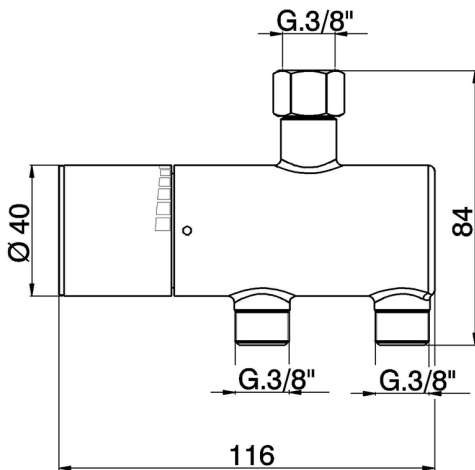

Temperature limiter COMMUNITY_TYT83010

MODEL **TYT83010**

Temperature limiter, without installation kit

AVAILABLE FINISHINGS

CHARACTERISTICS

2024-11-15