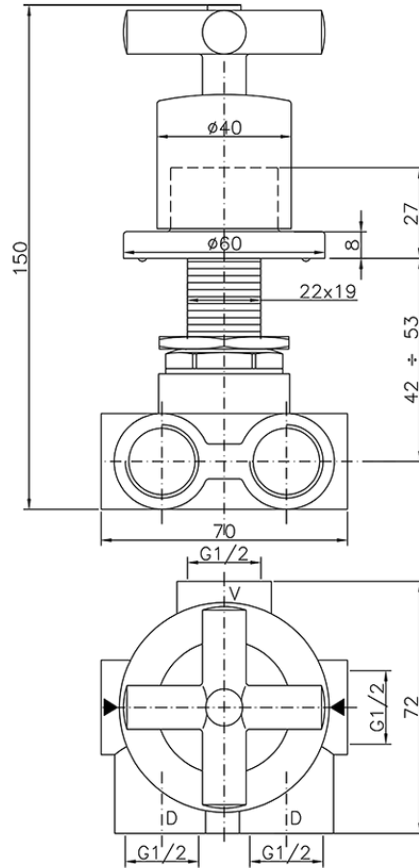

Concealed 3-outlet diverter SUITE_SU000270

SU000270

<https://en.huberitalia.com/concealed-3-outlet-diverter-suite-su000270>

2024-11-15