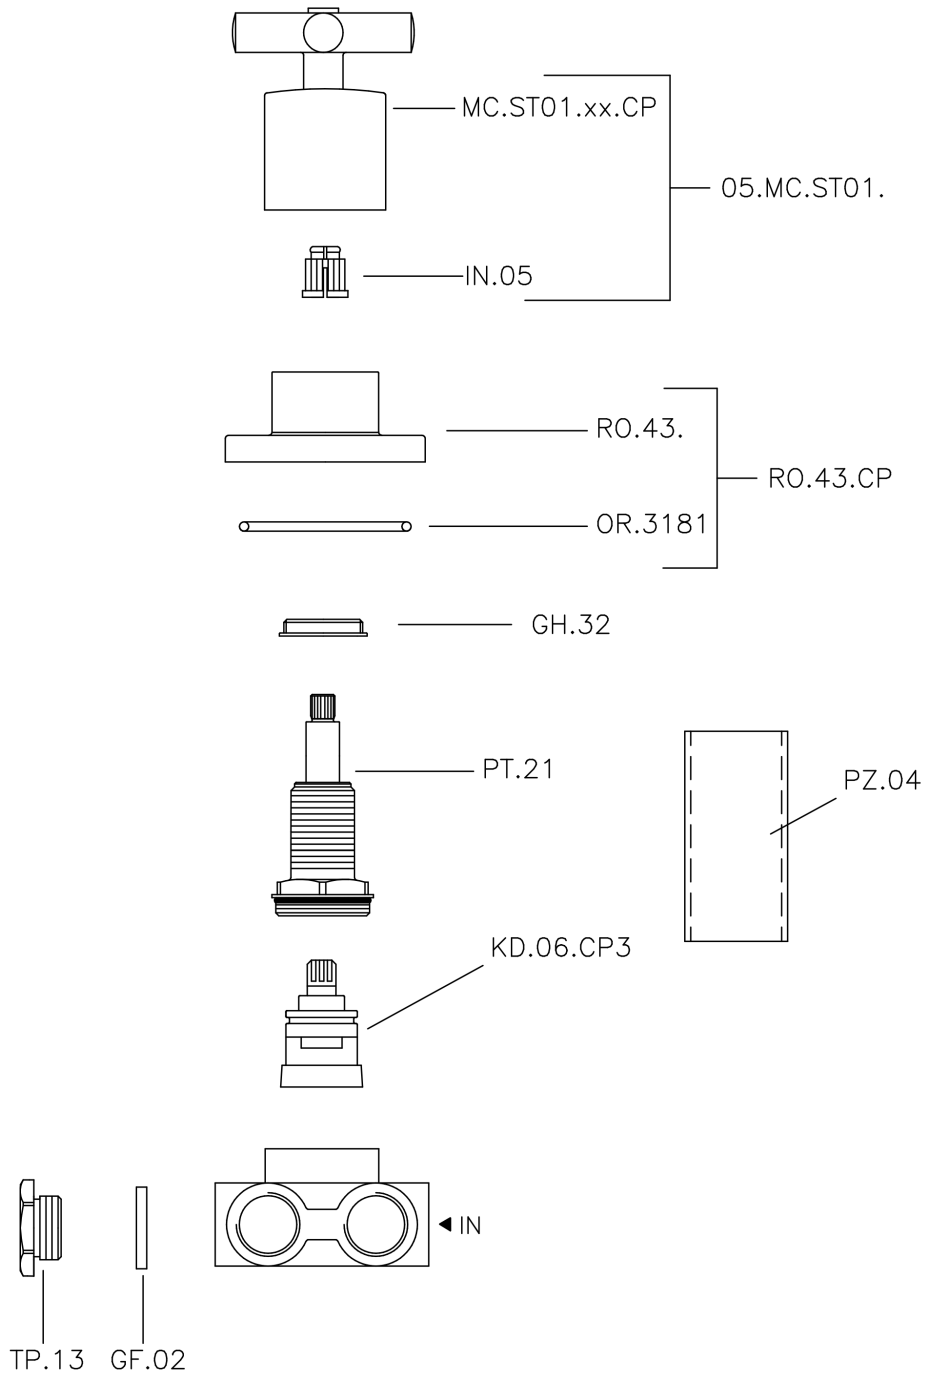

## Concealed 3-outlet diverter SUITE\_SU000270

SU000270

<https://en.huberitalia.com/concealed-3-outlet-diverter-suite-su000270>

2024-11-15