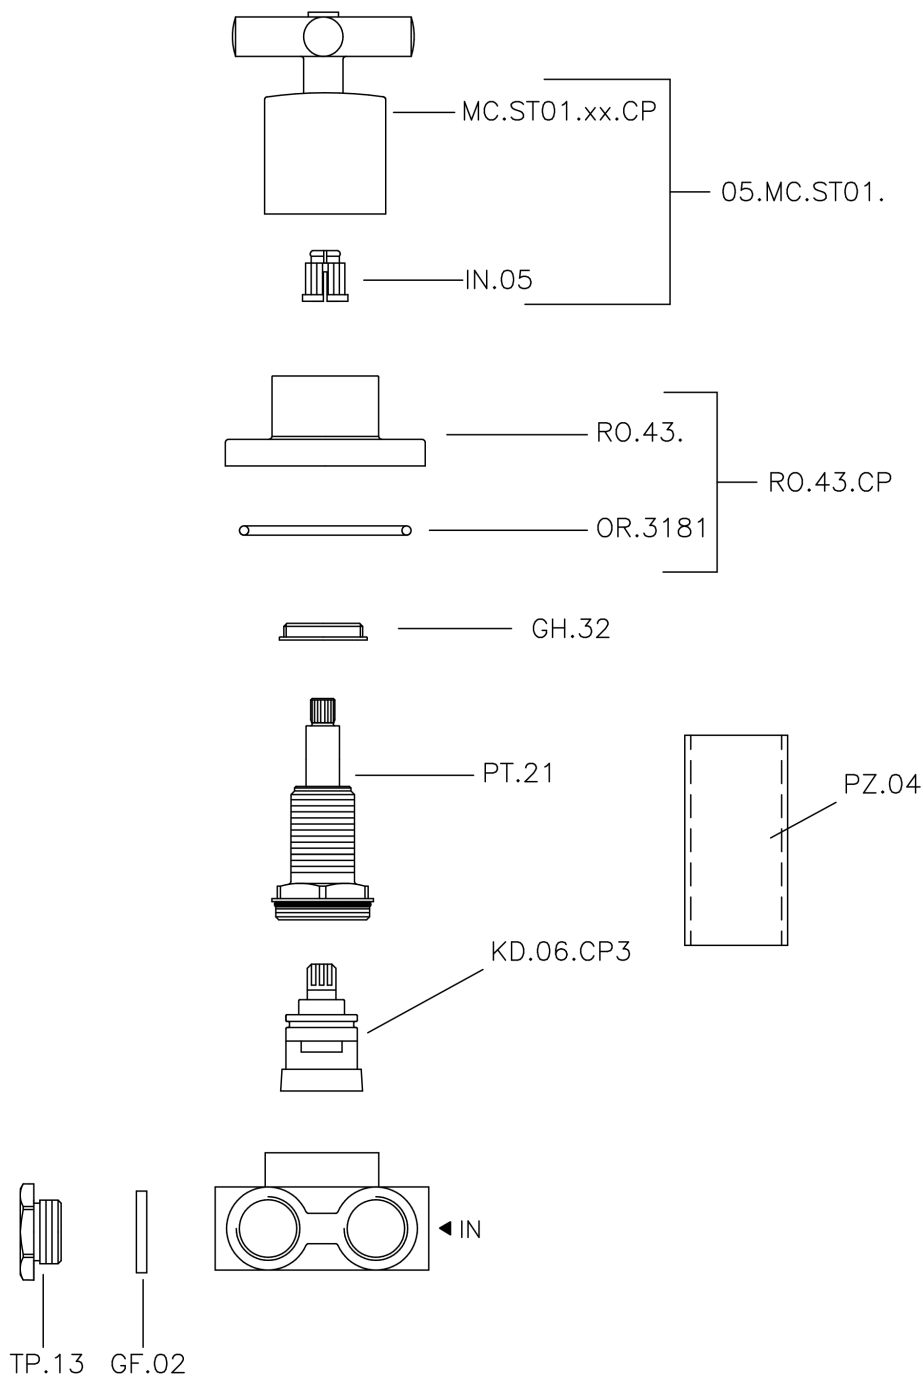

Concealed 3-outlet diverter SUITE_SU000270

MODEL **SU000270**

Concealed 3-outlet diverter, 1/2" F outlet

AVAILABLE FINISHINGS

-  **21** 21 Chrome
-  **40** 40 Matt Black
-  **2F** 2F Brushed Nickel
-  **2W** 2W Brushed Gold

CHARACTERISTICS

Installation **Concealed**

Concealed 3-outlet diverter SUITE_SU000270

SU000270

<https://en.huberitalia.com/concealed-3-outlet-diverter-suite-su000270>

2024-11-15