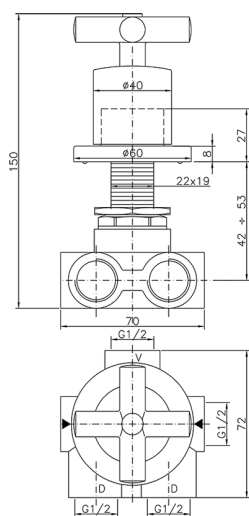

Concealed 3-outlet diverter SUITE_SU000270

MODEL **SU000270**

Concealed 3-outlet diverter, 1/2" F outlet

AVAILABLE FINISHINGS

-  **21** 21 Chrome
-  **40** 40 Matt Black
-  **2F** 2F Brushed Nickel
-  **2W** 2W Brushed Gold

CHARACTERISTICS

Installation **Concealed**

Concealed 3-outlet diverter SUITE_SU000270

SU000270

<https://en.huberitalia.com/concealed-3-outlet-diverter-suite-su000270>

2024-11-15