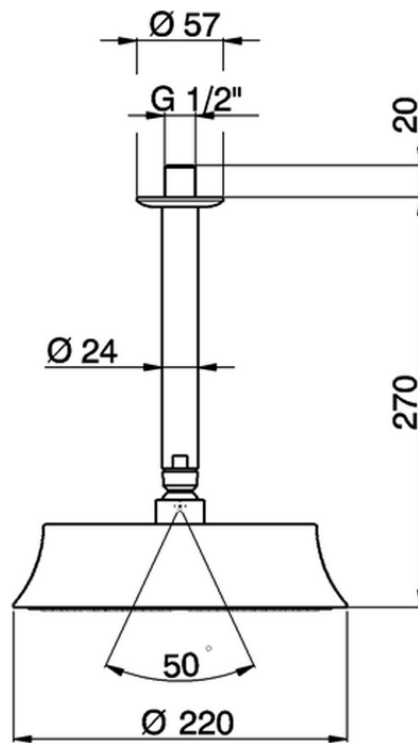

Ceiling shower arm with showerhead SHOWER_SS013280

SS013280

<https://en.huberitalia.com/ceiling-shower-arm-with-showerhead-shower-ss013280>

2026-06-29