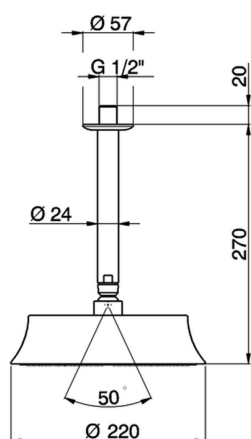

CHARACTERISTICS