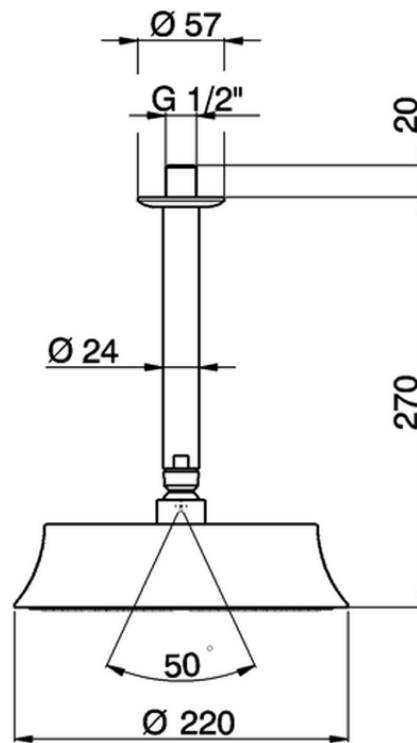

## Ceiling shower arm with showerhead SHOWER\_SS013280

SS013280

<https://en.huberitalia.com/ceiling-shower-arm-with-showerhead-shower-ss013280>

2026-06-08