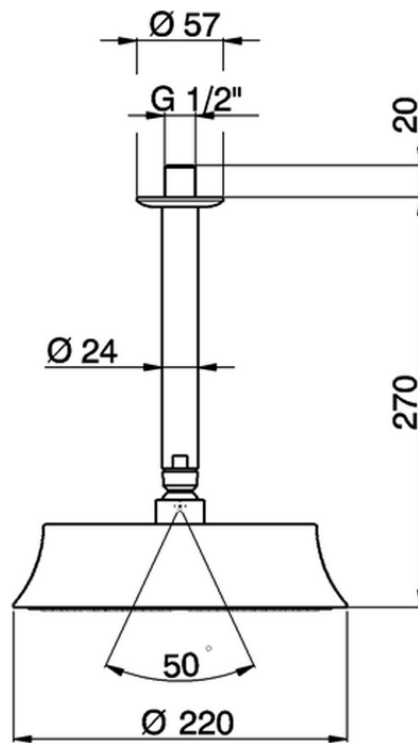

Ceiling shower arm with showerhead SHOWER_SS013280

SS013280

<https://en.huberitalia.com/ceiling-shower-arm-with-showerhead-shower-ss013280>

2026-04-07