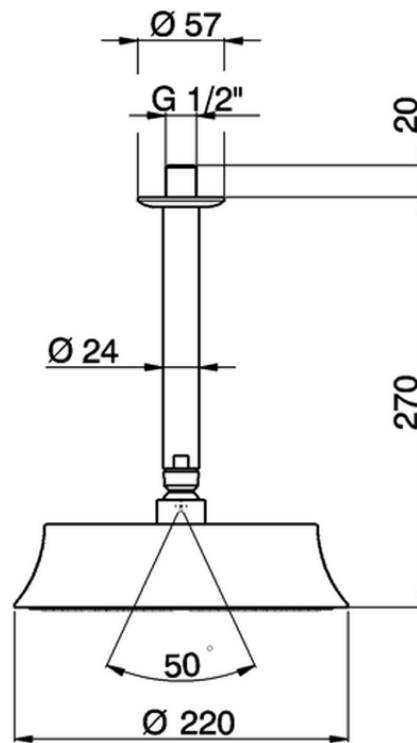

## Ceiling shower arm with showerhead SHOWER\_SS013280

SS013280

<https://en.huberitalia.com/ceiling-shower-arm-with-showerhead-shower-ss013280>

2026-06-29