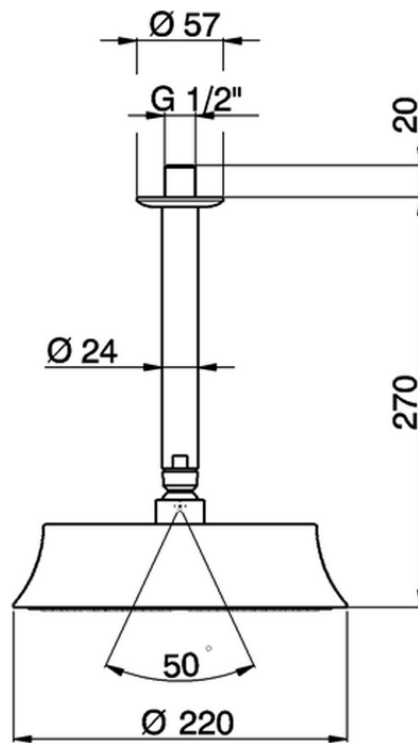

## Ceiling shower arm with showerhead SHOWER\_SS013280

SS013280

<https://en.huberitalia.com/ceiling-shower-arm-with-showerhead-shower-ss013280>

2026-04-28