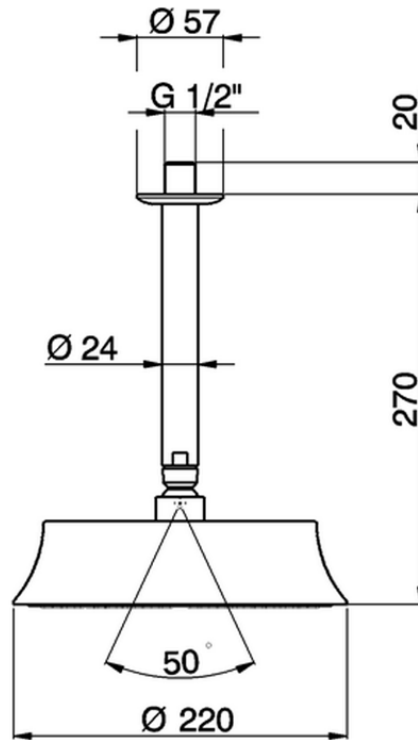

Ceiling shower arm with showerhead SHOWER_SS013280

SS013280

<https://en.huberitalia.com/ceiling-shower-arm-with-showerhead-shower-ss013280>

2026-05-19