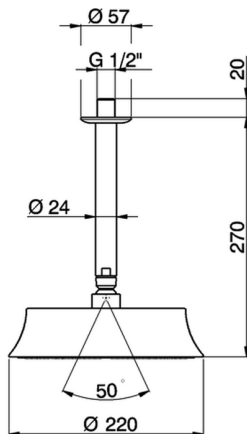

CHARACTERISTICS