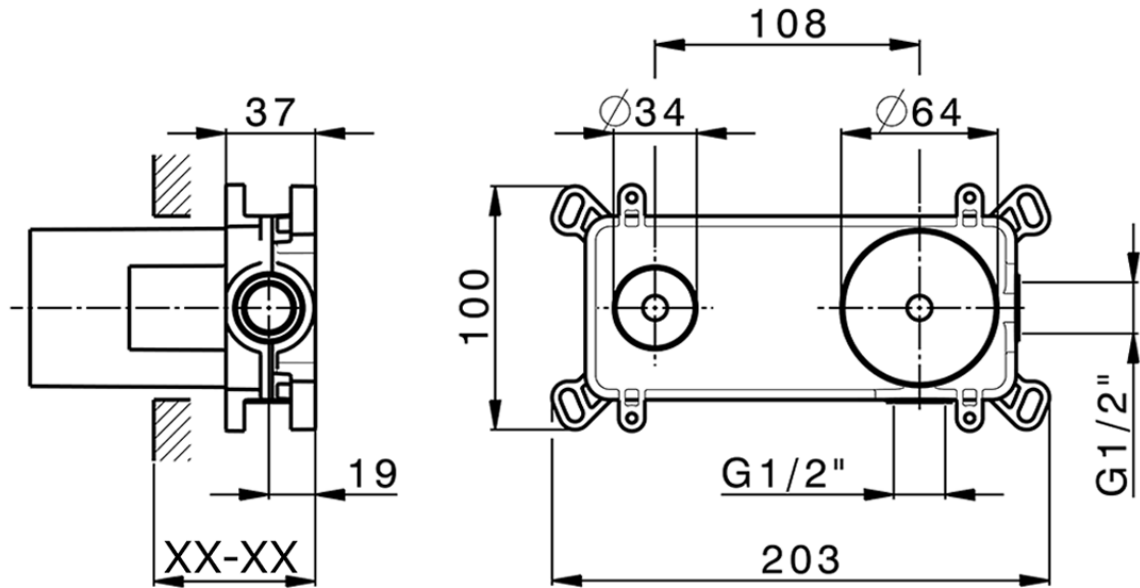

Exposed part for single lever washbasin valve H3_AH005510

AH005510

<https://en.huberitalia.com/exposed-part-for-single-lever-washbasin-valve-h3-ah005510>

Piastra/Plate/Plaque/Platte/Placa

2-3mm: XX 56-76

10mm: XX 48-68