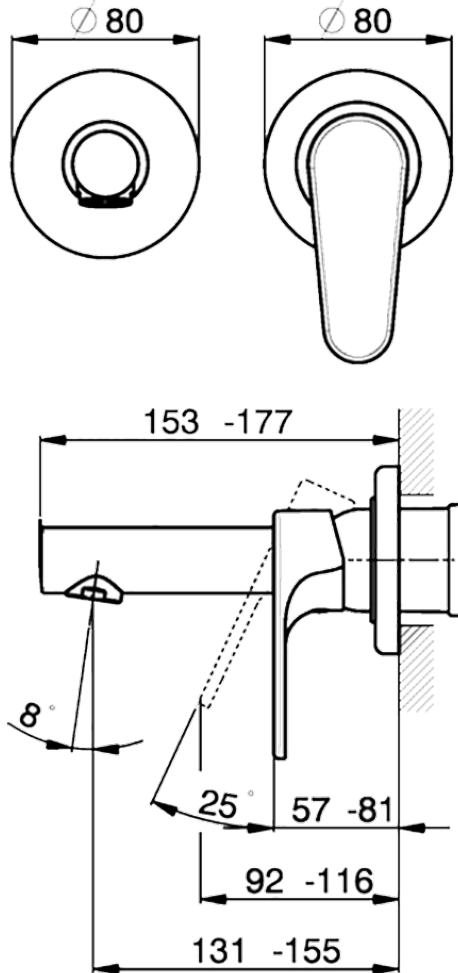

Exposed part for single lever washbasin valve H3_AH005510

AH005510

<https://en.huberitalia.com/exposed-part-for-single-lever-washbasin-valve-h3-ah005510>

Piastra/Plate/Plaque/Platte/Placa

2-3mm: XX 56-76

10mm: XX 48-68