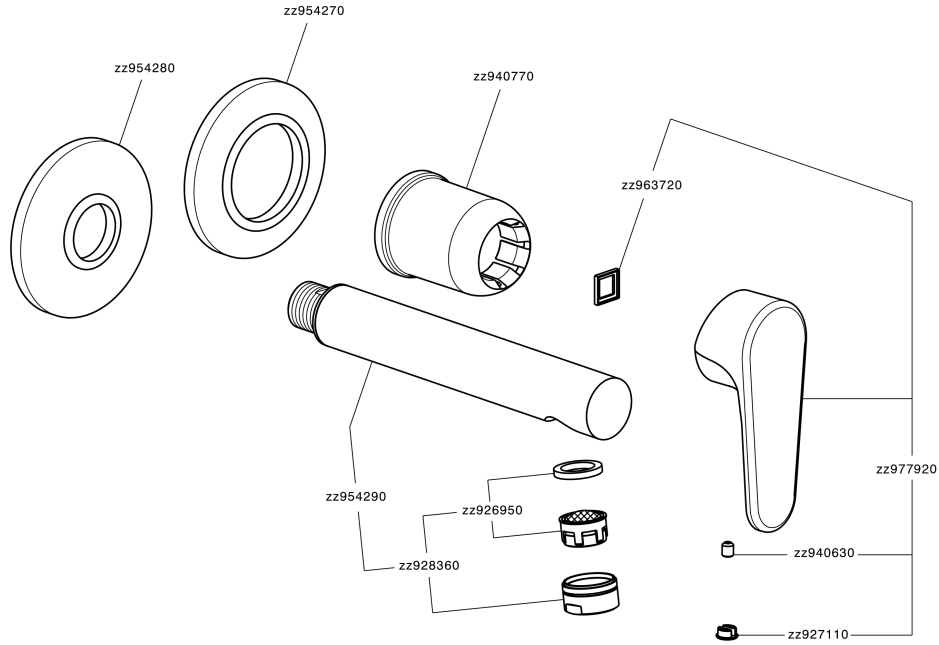

Exposed part for single lever washbasin valve H3_AH005510

AH005510

<https://en.huberitalia.com/exposed-part-for-single-lever-washbasin-valve-h3-ah005510>

Concealed single lever washbasin mixer Easy-Box CONCEALED_ZB002450

ZB002450

<https://en.huberitalia.com/concealed-single-lever-washbasin-mixer-easy-box-concealed-zb002450>

2026-04-29