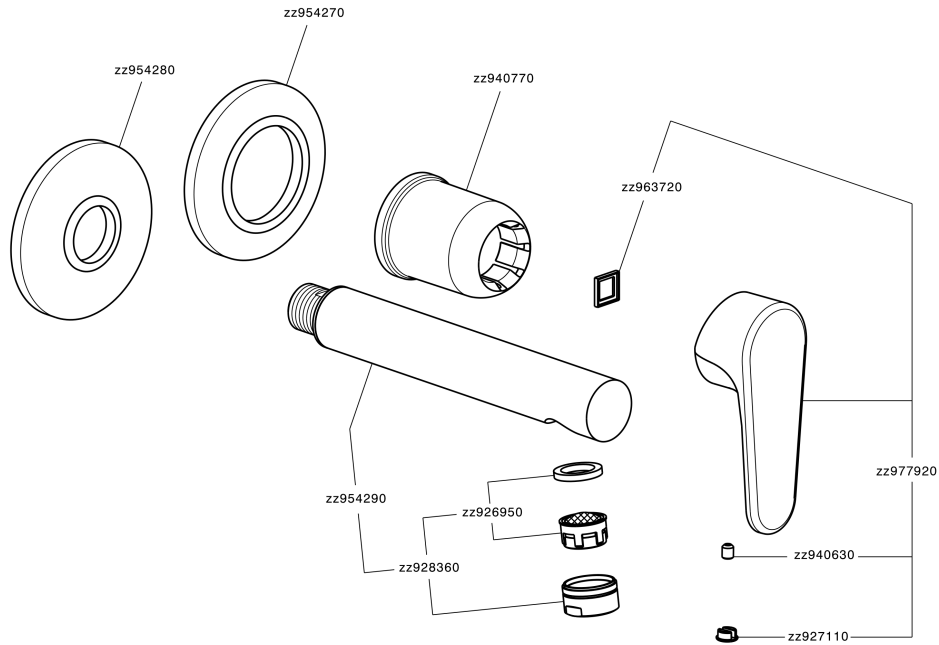

Exposed part for single lever washbasin valve H3_AH005510

AH005510

<https://en.huberitalia.com/exposed-part-for-single-lever-washbasin-valve-h3-ah005510>

Concealed single lever washbasin mixer Easy-Box CONCEALED_ZB002450

ZB002450

<https://en.huberitalia.com/concealed-single-lever-washbasin-mixer-easy-box-concealed-zb002450>

2026-05-19