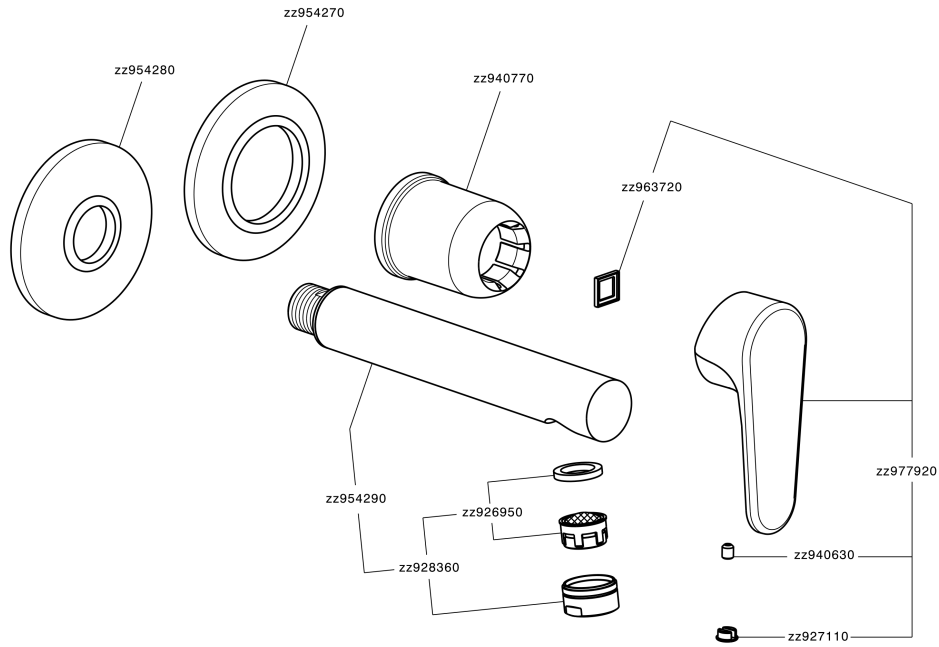

## Exposed part for single lever washbasin valve H3\_AH005510

AH005510

<https://en.huberitalia.com/exposed-part-for-single-lever-washbasin-valve-h3-ah005510>

## Concealed single lever washbasin mixer Easy-Box CONCEALED\_ZB002450

ZB002450

<https://en.huberitalia.com/concealed-single-lever-washbasin-mixer-easy-box-concealed-zb002450>

2026-04-06