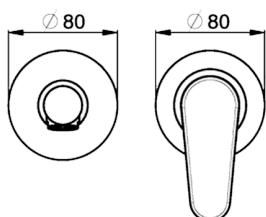

AVAILABLE FINISHINGS

- **21** 21 Chrome
- **2F** 2F Brushed Nickel
- **40** 40 Matt Black