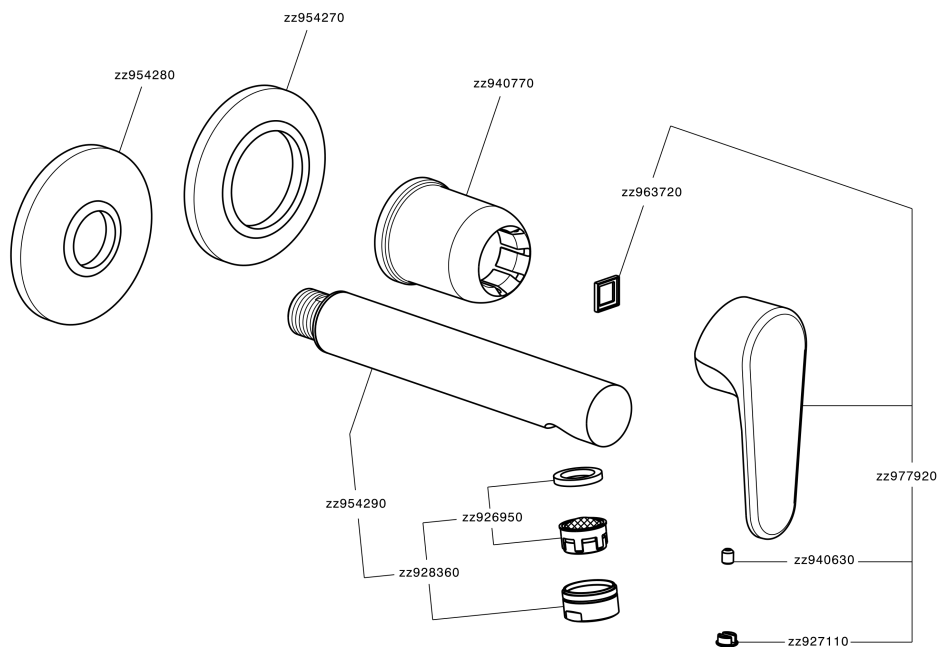

## Exposed part for single lever washbasin valve H3\_AH005510

MODEL **AH005510**

Exposed part for single lever washbasin valve, without concealed part, spout L. 150 mm, for item Easy-Box ZB002450 and art. ZB025510

## Exposed part for single lever washbasin valve H3\_AH005510

AH005510

<https://en.huberitalia.com/exposed-part-for-single-lever-washbasin-valve-h3-ah005510>

## Concealed single lever washbasin mixer Easy-Box CONCEALED\_ZB002450

MODEL **ZB002450**

Concealed single lever washbasin mixer  
Easy-Box, with protection guard box, without trim kit

AVAILABLE FINISHINGS

CHARACTERISTICS

Installation	<b>Concealed</b>
Cartridge Spare Parts	<b>ZZ95409000</b>
<b>35 mm Cartridge</b>	
Concealed	<b>1</b>

Piastra/Plate/Plaque/Platte/Placa

2-3mm: XX 56-76

10mm: XX 48-68