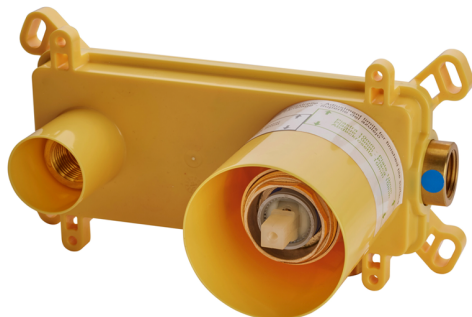

## Exposed part for single lever washbasin valve H3\_AH005510

MODEL **AH005510**

Exposed part for single lever washbasin valve, without concealed part, spout L. 150 mm, for item Easy-Box ZB002450 and art. ZB025510

## Concealed single lever washbasin mixer Easy-Box CONCEALED\_ZB002450

MODEL **ZB002450**

Concealed single lever washbasin mixer  
Easy-Box, with protection guard box, without trim kit

AVAILABLE FINISHINGS

CHARACTERISTICS

Installation	<b>Concealed</b>
Cartridge Spare Parts	<b>ZZ95409000</b>
<b>35 mm Cartridge</b>	
Concealed	<b>1</b>

Piastra/Plate/Plaque/Platte/Placa

2-3mm: XX 56-76

10mm: XX 48-68

### DeviaStop

The Huber Devia Stop technology allows to adjust the water flow and to direct it to the selected output point (overhead soaker, hand shower, etc).

2026-05-19