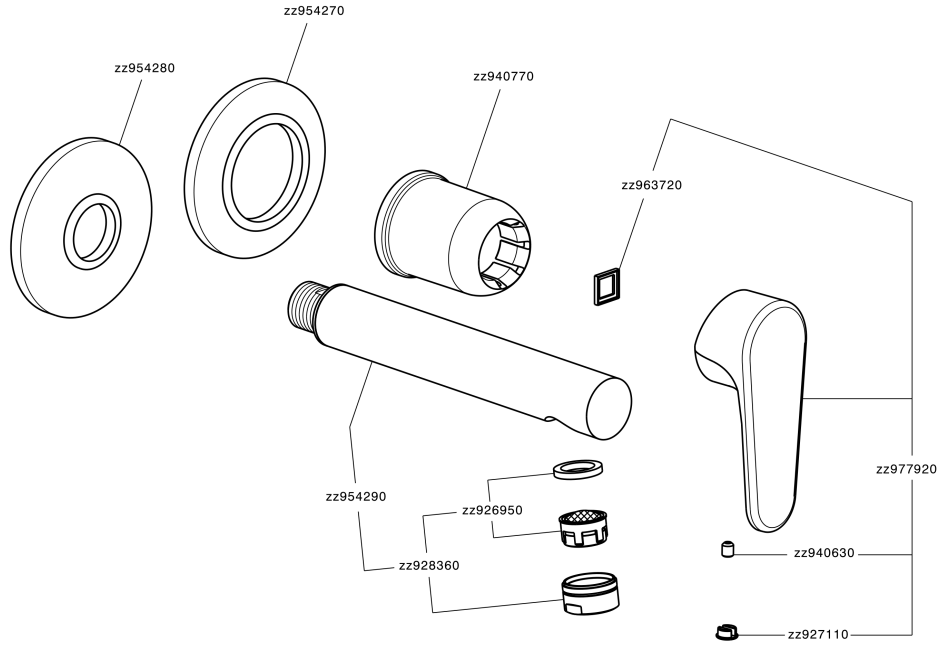

Exposed part for single lever washbasin valve H3_AH005510

MODEL **AH005510**

Exposed part for single lever washbasin valve, without concealed part, spout L. 150 mm, for item Easy-Box ZB002450 and art. ZB025510

AVAILABLE FINISHINGS

-  **21** 21 Chrome
-  **2F** 2F Brushed Nickel
-  **40** 40 Matt Black

CHARACTERISTICS

Installation **Concealed**
 Required concealed parts **ZB002450**

Exposed part for single lever washbasin valve H3_AH005510

AH005510

<https://en.huberitalia.com/exposed-part-for-single-lever-washbasin-valve-h3-ah005510>

Concealed single lever washbasin mixer Easy-Box CONCEALED_ZB002450

MODEL **ZB002450**

Concealed single lever washbasin mixer
Easy-Box, with protection guard box, without trim kit

AVAILABLE FINISHINGS

CHARACTERISTICS

Installation	Concealed
Cartridge Spare Parts	ZZ95409000
35 mm Cartridge	
Concealed	1

Piastra/Plate/Plaque/Platte/Placa

2-3mm: XX 56-76

10mm: XX 48-68

DeviaStop

The Huber Devia Stop technology allows to adjust the water flow and to direct it to the selected output point (overhead soaker, hand shower, etc).