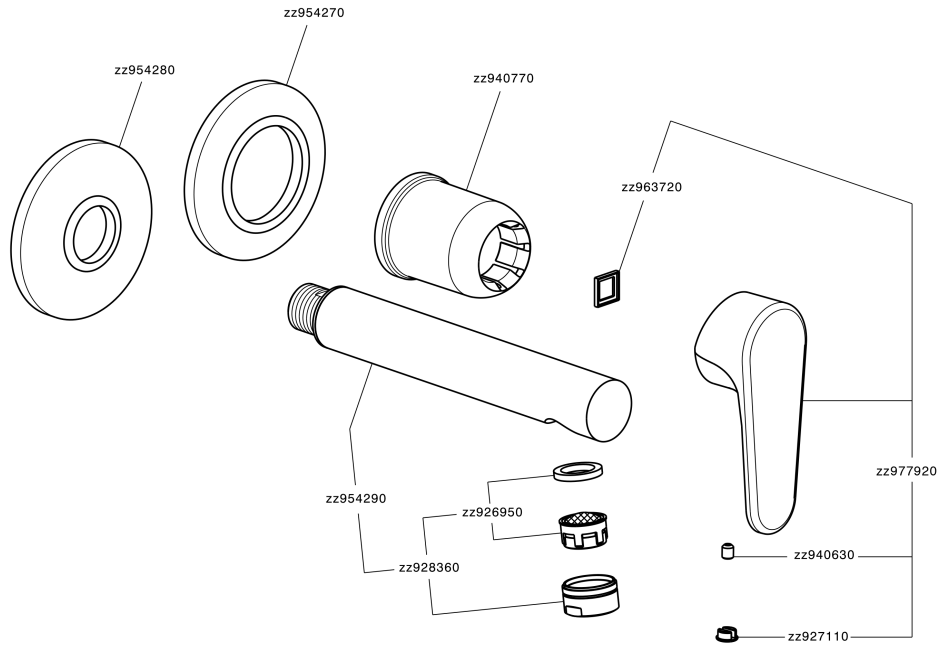

Exposed part for single lever washbasin valve H3_AH005510

AH005510

<https://en.huberitalia.com/exposed-part-for-single-lever-washbasin-valve-h3-ah005510>