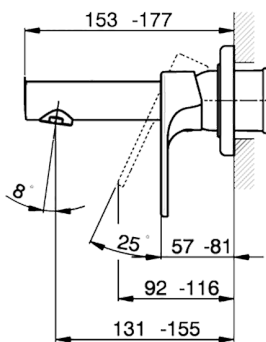

AVAILABLE FINISHINGS

- **21** 21 Chrome
- **2F** 2F Brushed Nickel
- **40** 40 Matt Black