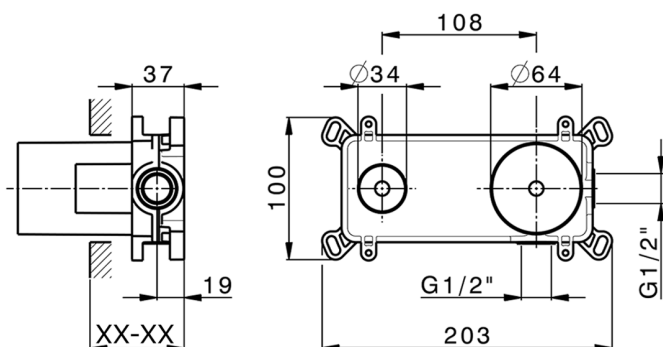

Exposed part for single lever washbasin valve H3_AH005510

MODEL **AH005510**

Exposed part for single lever washbasin valve, without concealed part, spout L. 150 mm, for item Easy-Box ZB002450 and art. ZB025510

AVAILABLE FINISHINGS

-  **21** 21 Chrome
-  **2F** 2F Brushed Nickel
-  **40** 40 Matt Black

CHARACTERISTICS

Installation **Concealed**
 Required concealed parts **ZB002450**

Exposed part for single lever washbasin valve H3_AH005510

AH005510

<https://en.huberitalia.com/exposed-part-for-single-lever-washbasin-valve-h3-ah005510>

Concealed single lever washbasin mixer Easy-Box CONCEALED_ZB002450

MODEL **ZB002450**

Concealed single lever washbasin mixer
Easy-Box, with protection guard box, without trim kit

AVAILABLE FINISHINGS

CHARACTERISTICS

Installation	Concealed
Cartridge Spare Parts	ZZ95409000
35 mm Cartridge	
Concealed	1

Piastra/Plate/Plaque/Platte/Placa

2-3mm: XX 56-76

10mm: XX 48-68

DeviaStop

The Huber Devia Stop technology allows to adjust the water flow and to direct it to the selected output point (overhead soaker, hand shower, etc).