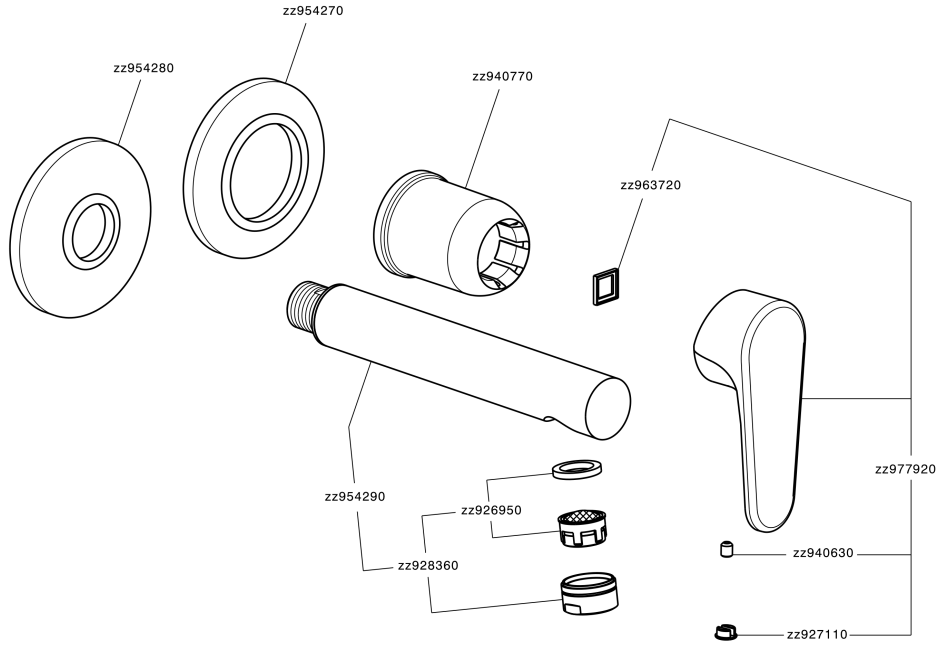

## Exposed part for single lever washbasin valve H3\_AH005510

AH005510

<https://en.huberitalia.com/exposed-part-for-single-lever-washbasin-valve-h3-ah005510>

## Concealed single lever washbasin mixer Easy-Box CONCEALED\_ZB002450

ZB002450

<https://en.huberitalia.com/concealed-single-lever-washbasin-mixer-easy-box-concealed-zb002450>

2026-07-01