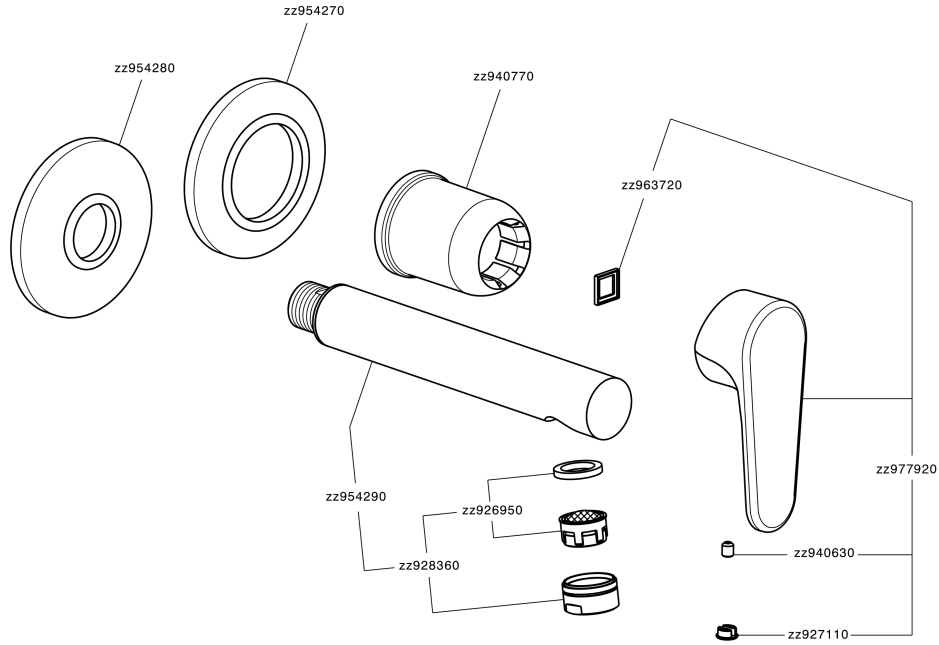

Exposed part for single lever washbasin valve H3_AH005510

AH005510

<https://en.huberitalia.com/exposed-part-for-single-lever-washbasin-valve-h3-ah005510>

Concealed single lever washbasin mixer Easy-Box CONCEALED_ZB002450

ZB002450

<https://en.huberitalia.com/concealed-single-lever-washbasin-mixer-easy-box-concealed-zb002450>

2026-06-10