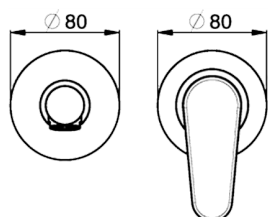

AVAILABLE FINISHINGS

- **21** 21 Chrome
- **2F** 2F Brushed Nickel
- **40** 40 Matt Black