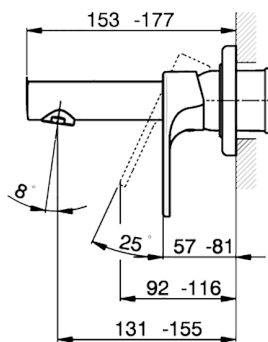

AVAILABLE FINISHINGS

- **21** 21 Chrome
- **2F** 2F Brushed Nickel
- **40** 40 Matt Black