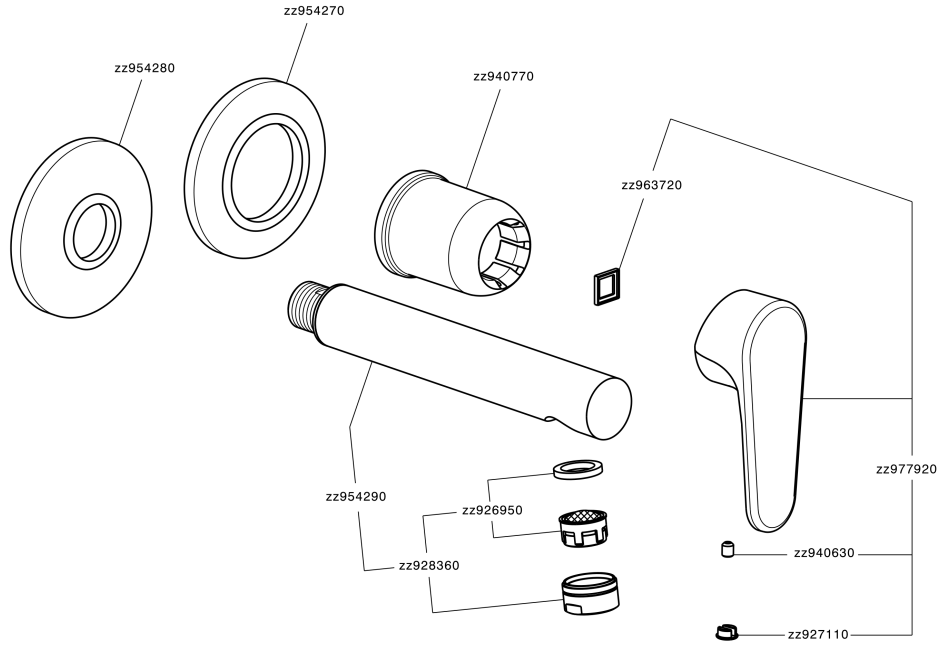

## Exposed part for single lever washbasin valve H3\_AH005510

MODEL **AH005510**

Exposed part for single lever washbasin valve, without concealed part, spout L. 150 mm, for item Easy-Box ZB002450 and art. ZB025510

## Exposed part for single lever washbasin valve H3\_AH005510

AH005510

<https://en.huberitalia.com/exposed-part-for-single-lever-washbasin-valve-h3-ah005510>

## Concealed single lever washbasin mixer Easy-Box CONCEALED\_ZB002450

MODEL **ZB002450**

Concealed single lever washbasin mixer  
Easy-Box, with protection guard box, without trim kit

AVAILABLE FINISHINGS

CHARACTERISTICS

Installation	<b>Concealed</b>
Cartridge Spare Parts	<b>ZZ95409000</b>
<b>35 mm Cartridge</b>	
Concealed	<b>1</b>

Piastra/Plate/Plaque/Platte/Placa

2-3mm: XX 56-76

10mm: XX 48-68