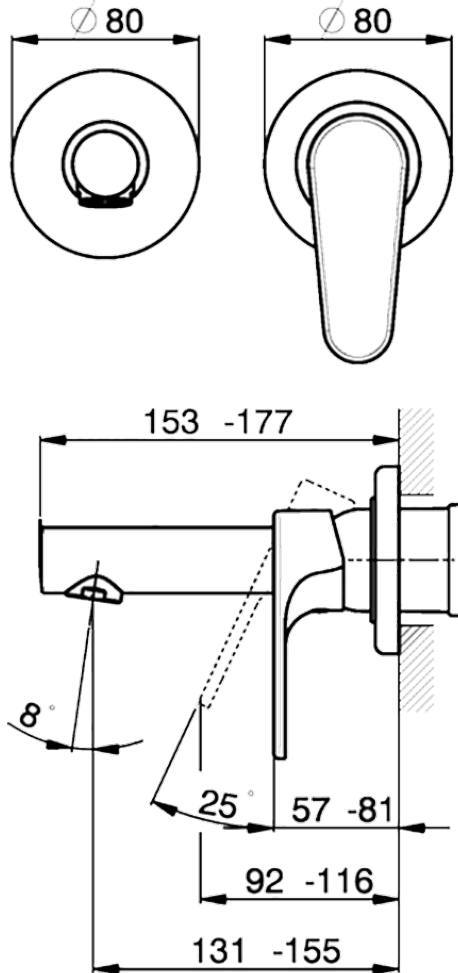

Exposed part for single lever washbasin valve H3\_AH005510

AH005510

<https://en.huberitalia.com/exposed-part-for-single-lever-washbasin-valve-h3-ah005510>

Piastra/Plate/Plaque/Platte/Placa

2-3mm: XX 56-76

10mm: XX 48-68