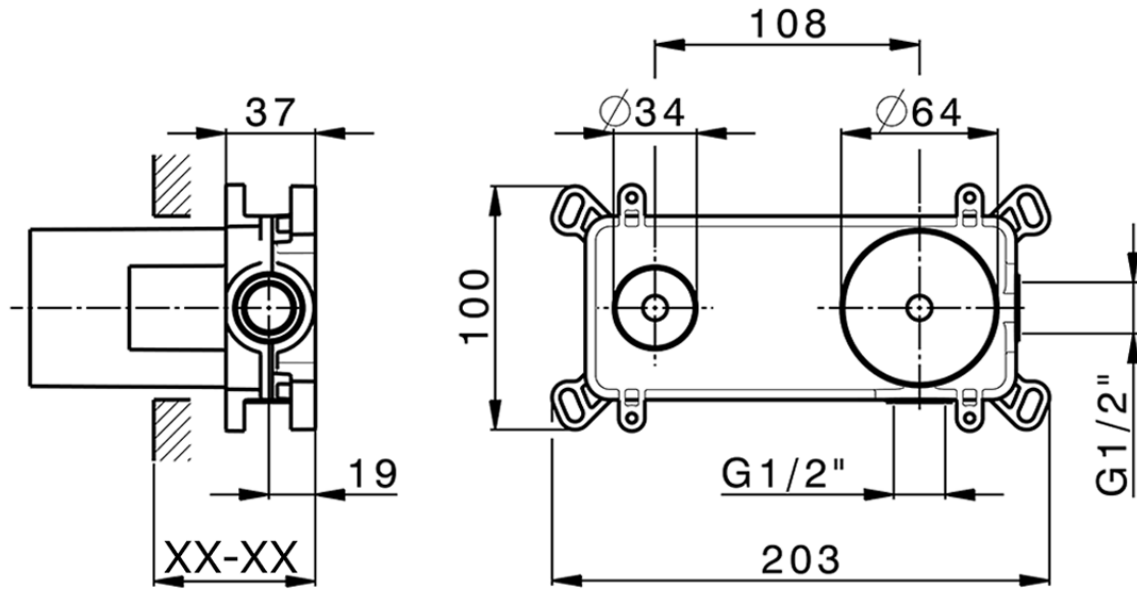

Exposed part for single lever washbasin valve H3\_AH005510

AH005510

<https://en.huberitalia.com/exposed-part-for-single-lever-washbasin-valve-h3-ah005510>

Piastra/Plate/Plaque/Platte/Placa

2-3mm: XX 56-76

10mm: XX 48-68