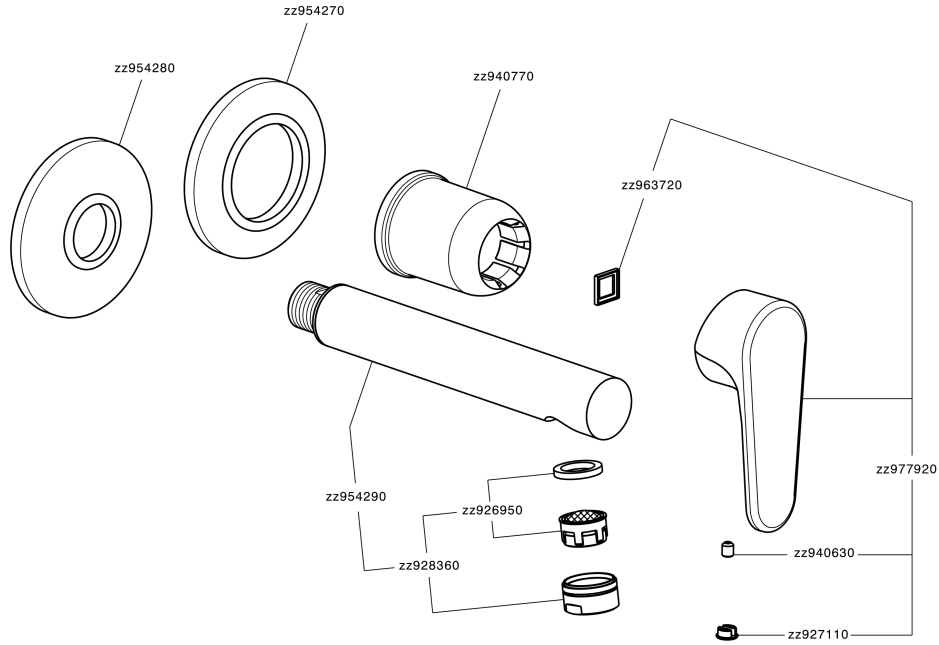

Exposed part for single lever washbasin valve H3_AH005510

AH005510

<https://en.huberitalia.com/exposed-part-for-single-lever-washbasin-valve-h3-ah005510>

Concealed single lever washbasin mixer Easy-Box CONCEALED_ZB002450

ZB002450

<https://en.huberitalia.com/concealed-single-lever-washbasin-mixer-easy-box-concealed-zb002450>

2026-07-01