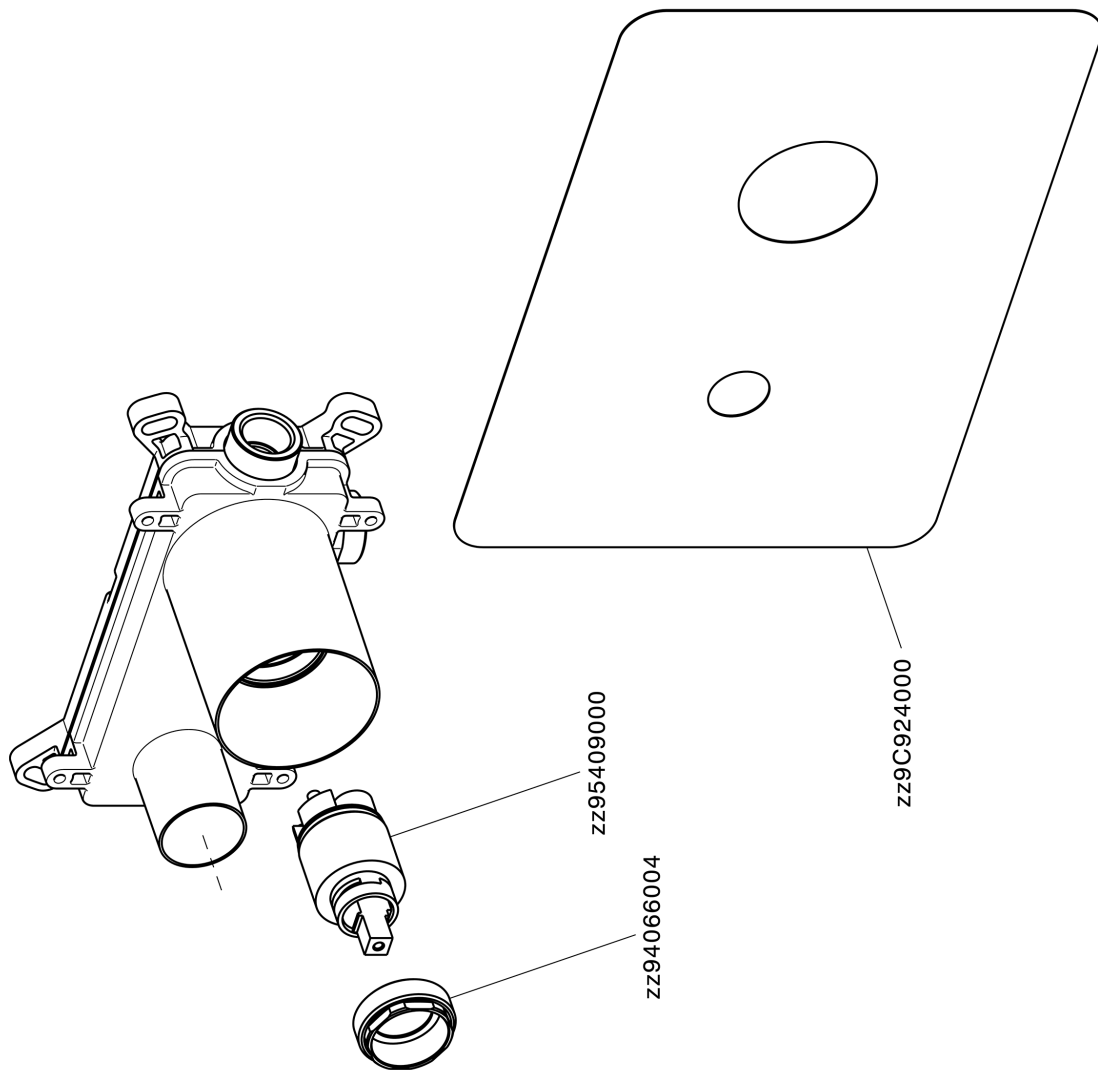

## Exposed part for single lever washbasin valve H3\_AH005510

AH005510

<https://en.huberitalia.com/exposed-part-for-single-lever-washbasin-valve-h3-ah005510>

## Concealed single lever washbasin mixer Easy-Box CONCEALED\_ZB002450

ZB002450

<https://en.huberitalia.com/concealed-single-lever-washbasin-mixer-easy-box-concealed-zb002450>

2026-06-09