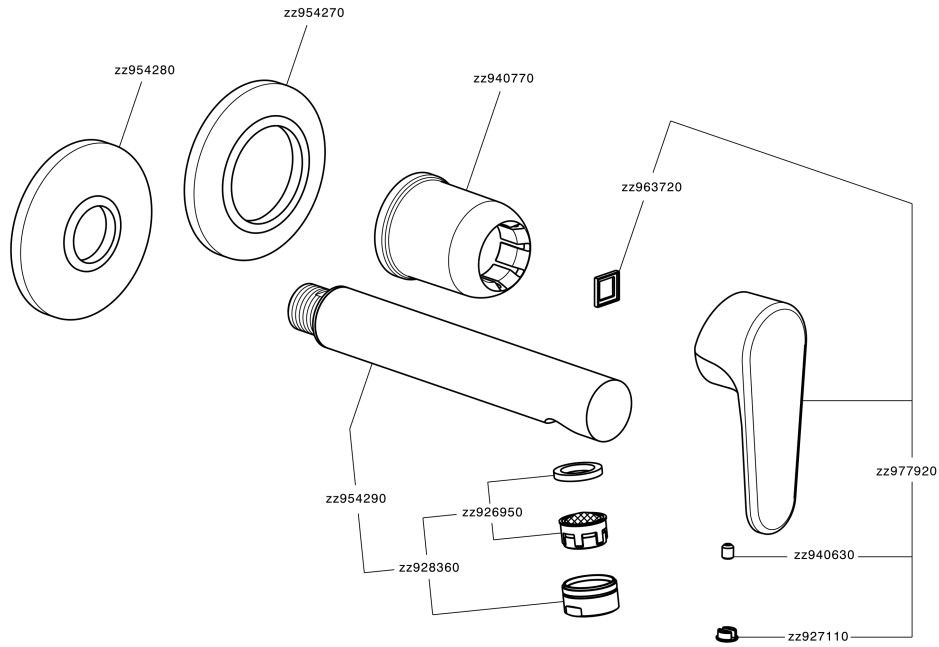

## Exposed part for single lever washbasin valve H3\_AH005510

AH005510

<https://en.huberitalia.com/exposed-part-for-single-lever-washbasin-valve-h3-ah005510>

## Concealed single lever washbasin mixer Easy-Box CONCEALED\_ZB002450

ZB002450

<https://en.huberitalia.com/concealed-single-lever-washbasin-mixer-easy-box-concealed-zb002450>

2026-06-09