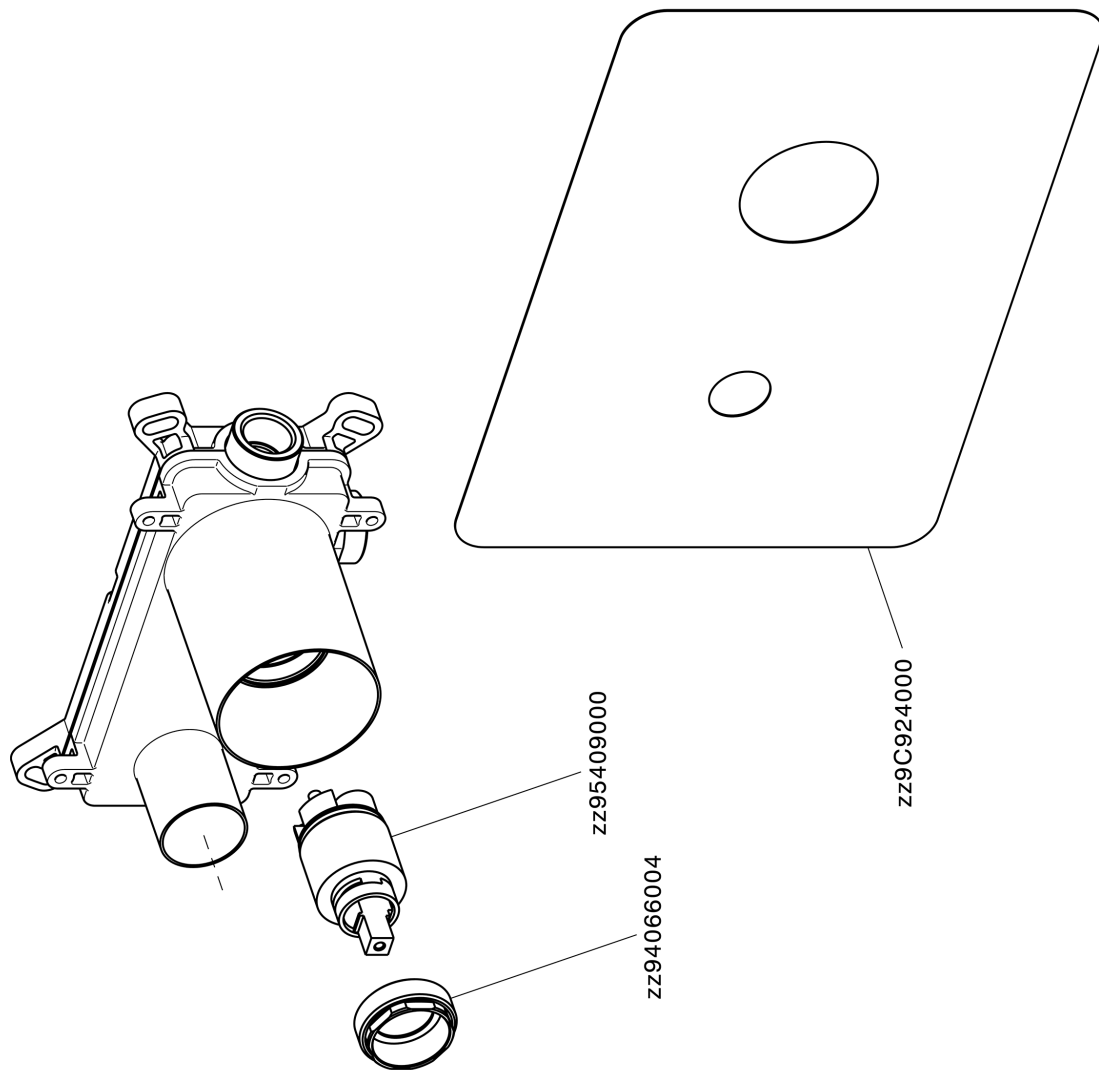

Exposed part for single lever washbasin valve H3_AH005510

AH005510

<https://en.huberitalia.com/exposed-part-for-single-lever-washbasin-valve-h3-ah005510>

Concealed single lever washbasin mixer Easy-Box CONCEALED_ZB002450

ZB002450

<https://en.huberitalia.com/concealed-single-lever-washbasin-mixer-easy-box-concealed-zb002450>

2026-07-01