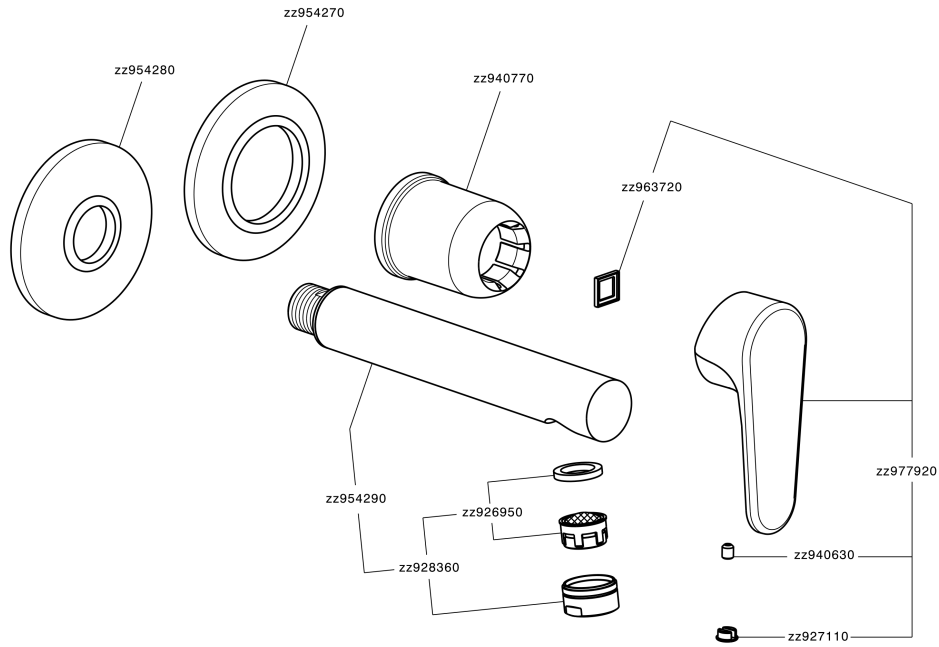

Exposed part for single lever washbasin valve H3_AH005510

AH005510

<https://en.huberitalia.com/exposed-part-for-single-lever-washbasin-valve-h3-ah005510>

Concealed single lever washbasin mixer Easy-Box CONCEALED_ZB002450

ZB002450

<https://en.huberitalia.com/concealed-single-lever-washbasin-mixer-easy-box-concealed-zb002450>

2026-04-29