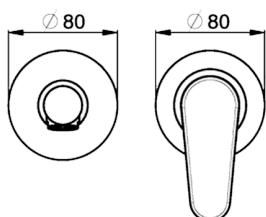

Exposed part for single lever washbasin valve H3_AH005510

MODEL **AH005510**

Exposed part for single lever washbasin valve, without concealed part, spout L. 150 mm, for item Easy-Box ZB002450 and art. ZB025510

AVAILABLE FINISHINGS

-  **21** 21 Chrome
-  **2F** 2F Brushed Nickel
-  **40** 40 Matt Black

CHARACTERISTICS

Installation **Concealed**
 Required concealed parts **ZB002450**

Exposed part for single lever washbasin valve H3_AH005510

AH005510

<https://en.huberitalia.com/exposed-part-for-single-lever-washbasin-valve-h3-ah005510>

Concealed single lever washbasin mixer Easy-Box CONCEALED_ZB002450

MODEL **ZB002450**

Concealed single lever washbasin mixer
Easy-Box, with protection guard box, without trim kit

AVAILABLE FINISHINGS

CHARACTERISTICS

Installation	Concealed
Cartridge Spare Parts	ZZ95409000
35 mm Cartridge	
Concealed	1

Piastra/Plate/Plaque/Platte/Placa

2-3mm: XX 56-76

10mm: XX 48-68

DeviaStop

The Huber Devia Stop technology allows to adjust the water flow and to direct it to the selected output point (overhead soaker, hand shower, etc).