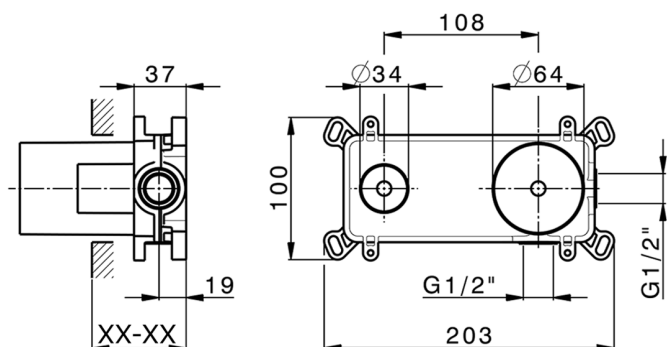

Exposed part for single lever washbasin valve H3_AH005510

MODEL **AH005510**

Exposed part for single lever washbasin valve, without concealed part, spout L. 150 mm, for item Easy-Box ZB002450 and art. ZB025510

AH005510

<https://en.huberitalia.com/exposed-part-for-single-lever-washbasin-valve-h3-ah005510>

Concealed single lever washbasin mixer Easy-Box CONCEALED_ZB002450

MODEL **ZB002450**

Concealed single lever washbasin mixer
Easy-Box, with protection guard box, without trim kit

AVAILABLE FINISHINGS

CHARACTERISTICS

Installation	Concealed
Cartridge Spare Parts	ZZ95409000
35 mm Cartridge	
Concealed	1

Piastra/Plate/Plaque/Platte/Placa

2-3mm: XX 56-76

10mm: XX 48-68

DeviaStop

The Huber Devia Stop technology allows to adjust the water flow and to direct it to the selected output point (overhead soaker, hand shower, etc).