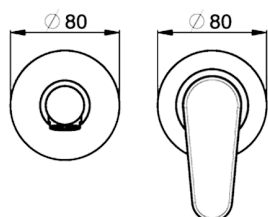

Exposed part for single lever washbasin valve H3_AH005510

MODEL **AH005510**

Exposed part for single lever washbasin valve, without concealed part, spout L. 150 mm, for item Easy-Box ZB002450 and art. ZB025510

AVAILABLE FINISHINGS

-  **21** 21 Chrome
-  **2F** 2F Brushed Nickel
-  **40** 40 Matt Black

CHARACTERISTICS

Installation **Concealed**
 Required concealed parts **ZB002450**

Exposed part for single lever washbasin valve H3_AH005510

AH005510

<https://en.huberitalia.com/exposed-part-for-single-lever-washbasin-valve-h3-ah005510>

Concealed single lever washbasin mixer Easy-Box CONCEALED_ZB002450

MODEL **ZB002450**

Concealed single lever washbasin mixer
Easy-Box, with protection guard box, without trim kit

AVAILABLE FINISHINGS

CHARACTERISTICS

Installation	Concealed
Cartridge Spare Parts	ZZ95409000
35 mm Cartridge	
Concealed	1

Piastra/Plate/Plaque/Platte/Placa

2-3mm: XX 56-76

10mm: XX 48-68

DeviaStop

The Huber Devia Stop technology allows to adjust the water flow and to direct it to the selected output point (overhead soaker, hand shower, etc).