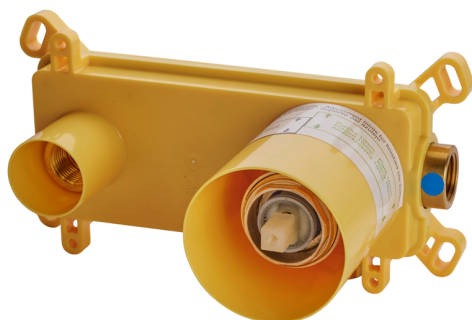

Exposed part for single lever washbasin valve H3_AH005510

MODEL **AH005510**

Exposed part for single lever washbasin valve, without concealed part, spout L. 150 mm, for item Easy-Box ZB002450 and art. ZB025510

AVAILABLE FINISHINGS

-  **21** 21 Chrome
-  **2F** 2F Brushed Nickel
-  **40** 40 Matt Black

CHARACTERISTICS

Installation **Concealed**
 Required concealed parts **ZB002450**

Exposed part for single lever washbasin valve H3_AH005510

AH005510

<https://en.huberitalia.com/exposed-part-for-single-lever-washbasin-valve-h3-ah005510>

Concealed single lever washbasin mixer Easy-Box CONCEALED_ZB002450

MODEL **ZB002450**

Concealed single lever washbasin mixer
Easy-Box, with protection guard box, without trim kit

AVAILABLE FINISHINGS

CHARACTERISTICS

Installation	Concealed
Cartridge Spare Parts	ZZ95409000
35 mm Cartridge	
Concealed	1

Piastra/Plate/Plaque/Platte/Placa

2-3mm: XX 56-76

10mm: XX 48-68

DeviaStop

The Huber Devia Stop technology allows to adjust the water flow and to direct it to the selected output point (overhead soaker, hand shower, etc).