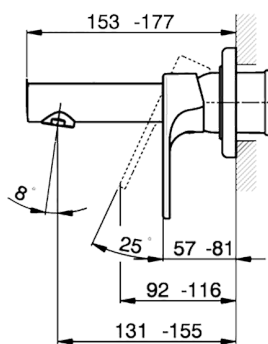

Exposed part for single lever washbasin valve H3_AH005510

MODEL **AH005510**

Exposed part for single lever washbasin valve, without concealed part, spout L. 150 mm, for item Easy-Box ZB002450 and art. ZB025510

AVAILABLE FINISHINGS

-  **21** 21 Chrome
-  **2F** 2F Brushed Nickel
-  **40** 40 Matt Black

CHARACTERISTICS

Installation **Concealed**
 Required concealed parts **ZB002450**

Exposed part for single lever washbasin valve H3_AH005510

AH005510

<https://en.huberitalia.com/exposed-part-for-single-lever-washbasin-valve-h3-ah005510>

Concealed single lever washbasin mixer Easy-Box CONCEALED_ZB002450

MODEL **ZB002450**

Concealed single lever washbasin mixer
Easy-Box, with protection guard box, without trim kit

AVAILABLE FINISHINGS

CHARACTERISTICS

Installation	Concealed
Cartridge Spare Parts	ZZ95409000
35 mm Cartridge	
Concealed	1

Piastra/Plate/Plaque/Platte/Placa

2-3mm: XX 56-76

10mm: XX 48-68

DeviaStop

The Huber Devia Stop technology allows to adjust the water flow and to direct it to the selected output point (overhead soaker, hand shower, etc).