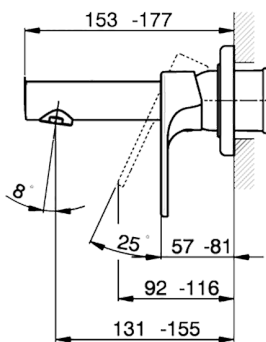

Exposed part for single lever washbasin valve H3_AH005510

MODEL **AH005510**

Exposed part for single lever washbasin valve, without concealed part, spout L. 150 mm, for item Easy-Box ZB002450 and art. ZB025510

AVAILABLE FINISHINGS

-  **21** 21 Chrome
-  **2F** 2F Brushed Nickel
-  **40** 40 Matt Black

CHARACTERISTICS

Installation **Concealed**
 Required concealed parts **ZB002450**

Exposed part for single lever washbasin valve H3_AH005510

AH005510

<https://en.huberitalia.com/exposed-part-for-single-lever-washbasin-valve-h3-ah005510>

Concealed single lever washbasin mixer Easy-Box CONCEALED_ZB002450

MODEL **ZB002450**

Concealed single lever washbasin mixer
Easy-Box, with protection guard box, without trim kit

AVAILABLE FINISHINGS

CHARACTERISTICS

Installation	Concealed
Cartridge Spare Parts	ZZ95409000
35 mm Cartridge	
Concealed	1

Piastra/Plate/Plaque/Platte/Placa

2-3mm: XX 56-76

10mm: XX 48-68

DeviaStop

The Huber Devia Stop technology allows to adjust the water flow and to direct it to the selected output point (overhead soaker, hand shower, etc).