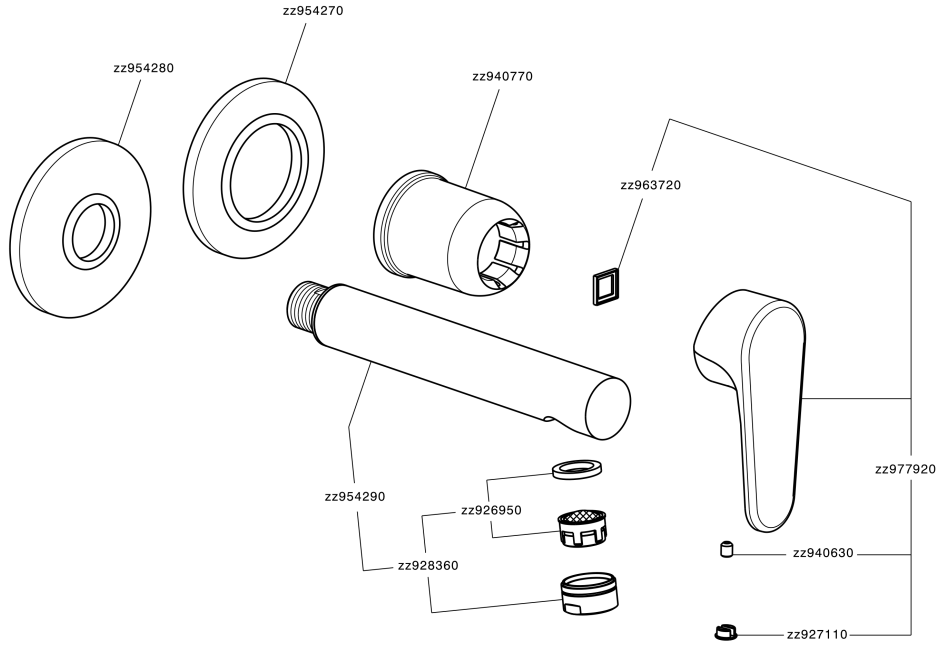

Exposed part for single lever washbasin valve H3_AH005510

MODEL **AH005510**

Exposed part for single lever washbasin valve, without concealed part, spout L. 150 mm, for item Easy-Box ZB002450 and art. ZB025510

AVAILABLE FINISHINGS

-  **21** 21 Chrome
-  **2F** 2F Brushed Nickel
-  **40** 40 Matt Black

CHARACTERISTICS

Installation **Concealed**
 Required concealed parts **ZB002450**

Exposed part for single lever washbasin valve H3_AH005510

AH005510

<https://en.huberitalia.com/exposed-part-for-single-lever-washbasin-valve-h3-ah005510>

Concealed single lever washbasin mixer Easy-Box CONCEALED_ZB002450

MODEL **ZB002450**

Concealed single lever washbasin mixer
Easy-Box, with protection guard box, without trim kit

AVAILABLE FINISHINGS

CHARACTERISTICS

Installation	Concealed
Cartridge Spare Parts	ZZ95409000
35 mm Cartridge	
Concealed	1

Piastra/Plate/Plaque/Platte/Placa

2-3mm: XX 56-76

10mm: XX 48-68

DeviaStop

The Huber Devia Stop technology allows to adjust the water flow and to direct it to the selected output point (overhead soaker, hand shower, etc).