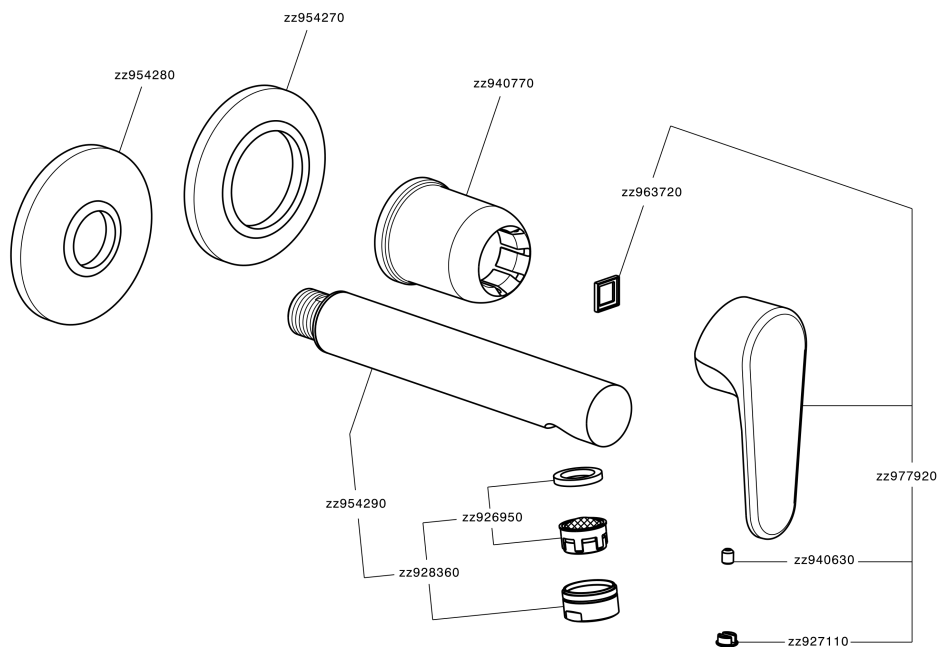

Exposed part for single lever washbasin valve H3_AH005510

MODEL **AH005510**

Exposed part for single lever washbasin valve, without concealed part, spout L. 150 mm, for item Easy-Box ZB002450 and art. ZB025510

AVAILABLE FINISHINGS

-  **21** 21 Chrome
-  **2F** 2F Brushed Nickel
-  **40** 40 Matt Black

CHARACTERISTICS

Installation **Concealed**
 Required concealed parts **ZB002450**

Exposed part for single lever washbasin valve H3_AH005510

AH005510

<https://en.huberitalia.com/exposed-part-for-single-lever-washbasin-valve-h3-ah005510>

Concealed single lever washbasin mixer Easy-Box CONCEALED_ZB002450

MODEL **ZB002450**

Concealed single lever washbasin mixer
Easy-Box, with protection guard box, without trim kit

AVAILABLE FINISHINGS

CHARACTERISTICS

Installation	Concealed
Cartridge Spare Parts	ZZ95409000
35 mm Cartridge	
Concealed	1

Piastra/Plate/Plaque/Platte/Placa

2-3mm: XX 56-76

10mm: XX 48-68

DeviaStop

The Huber Devia Stop technology allows to adjust the water flow and to direct it to the selected output point (overhead soaker, hand shower, etc).