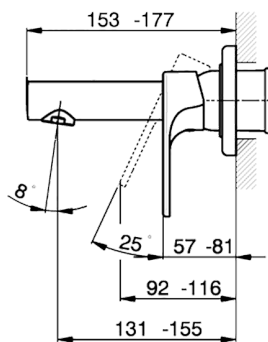

Exposed part for single lever washbasin valve H3_AH005510

MODEL **AH005510**

Exposed part for single lever washbasin valve, without concealed part, spout L. 150 mm, for item Easy-Box ZB002450 and art. ZB025510

AVAILABLE FINISHINGS

-  **21** 21 Chrome
-  **2F** 2F Brushed Nickel
-  **40** 40 Matt Black

CHARACTERISTICS

Installation **Concealed**
 Required concealed parts **ZB002450**

Exposed part for single lever washbasin valve H3_AH005510

AH005510

<https://en.huberitalia.com/exposed-part-for-single-lever-washbasin-valve-h3-ah005510>

Concealed single lever washbasin mixer Easy-Box CONCEALED_ZB002450

MODEL **ZB002450**

Concealed single lever washbasin mixer
Easy-Box, with protection guard box, without trim kit

AVAILABLE FINISHINGS

CHARACTERISTICS

Installation	Concealed
Cartridge Spare Parts	ZZ95409000
35 mm Cartridge	
Concealed	1

Piastra/Plate/Plaque/Platte/Placa

2-3mm: XX 56-76

10mm: XX 48-68

DeviaStop

The Huber Devia Stop technology allows to adjust the water flow and to direct it to the selected output point (overhead soaker, hand shower, etc).