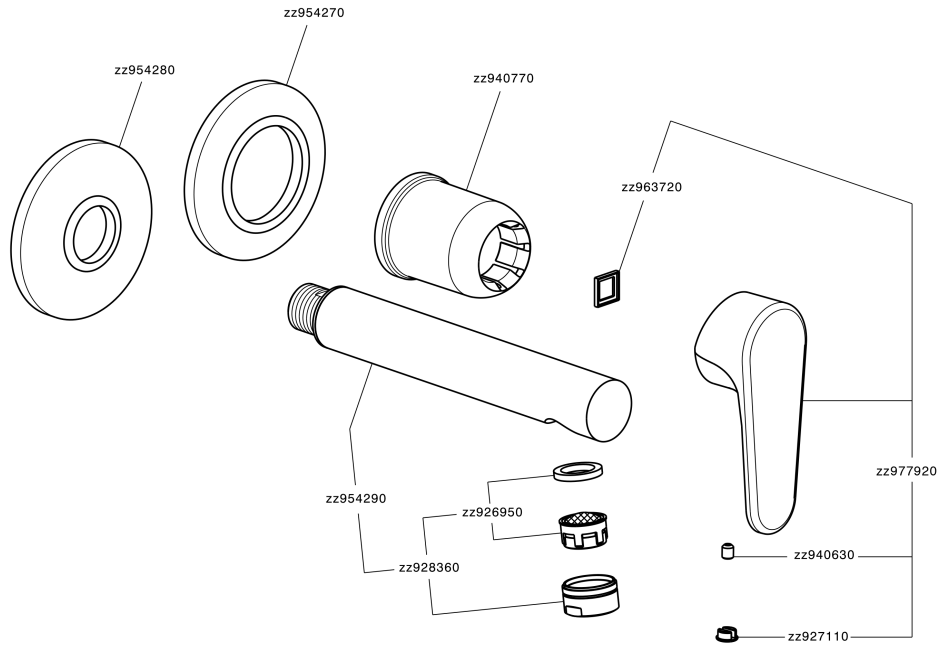

Exposed part for single lever washbasin valve H3_AH005510

MODEL **AH005510**

Exposed part for single lever washbasin valve, without concealed part, spout L. 150 mm, for item Easy-Box ZB002450 and art. ZB025510

AVAILABLE FINISHINGS

-  **21** 21 Chrome
-  **2F** 2F Brushed Nickel
-  **40** 40 Matt Black

CHARACTERISTICS

Installation **Concealed**
 Required concealed parts **ZB002450**

Exposed part for single lever washbasin valve H3_AH005510

AH005510

<https://en.huberitalia.com/exposed-part-for-single-lever-washbasin-valve-h3-ah005510>

Concealed single lever washbasin mixer Easy-Box CONCEALED_ZB002450

MODEL **ZB002450**

Concealed single lever washbasin mixer
Easy-Box, with protection guard box, without trim kit

AVAILABLE FINISHINGS

CHARACTERISTICS

Installation	Concealed
Cartridge Spare Parts	ZZ95409000
35 mm Cartridge	
Concealed	1

Piastra/Plate/Plaque/Platte/Placa

2-3mm: XX 56-76

10mm: XX 48-68

DeviaStop

The Huber Devia Stop technology allows to adjust the water flow and to direct it to the selected output point (overhead soaker, hand shower, etc).