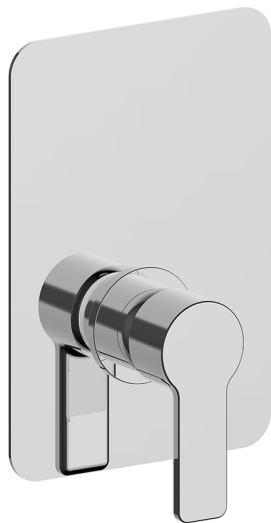

## Exposed part for Single Lever One Box Valve ONE BOX\_SF0BM010

MODEL **SF0BM010**

Exposed part for Single Lever One Box Valve, 1 Outlet, Minimum depth of installation: 67 mm, without concealed part, for items ZB00B030-ZB00B031

AVAILABLE FINISHINGS

CHARACTERISTICS

Cartridge Spare Parts **ZZ97179000**

**35 mm Cartridge**

Installation **Concealed**

Required concealed parts **ZB00B031**

**ZB00B030**

Exposed part for Single Lever One Box Valve ONE BOX\_SF0BM010

SF0BM010

<https://en.huberitalia.com/exposed-part-for-single-lever-one-box-valve-one-box-sf0bm010>

## One Box Universal Concealed Part ONE BOX\_ZB00B031

MODEL **ZB00B031**

One Box Universal Concealed Part, for 1 or 2 or 3 outlet thermostatic or single lever, without trim kit, with noise reducers, with sealing gasket