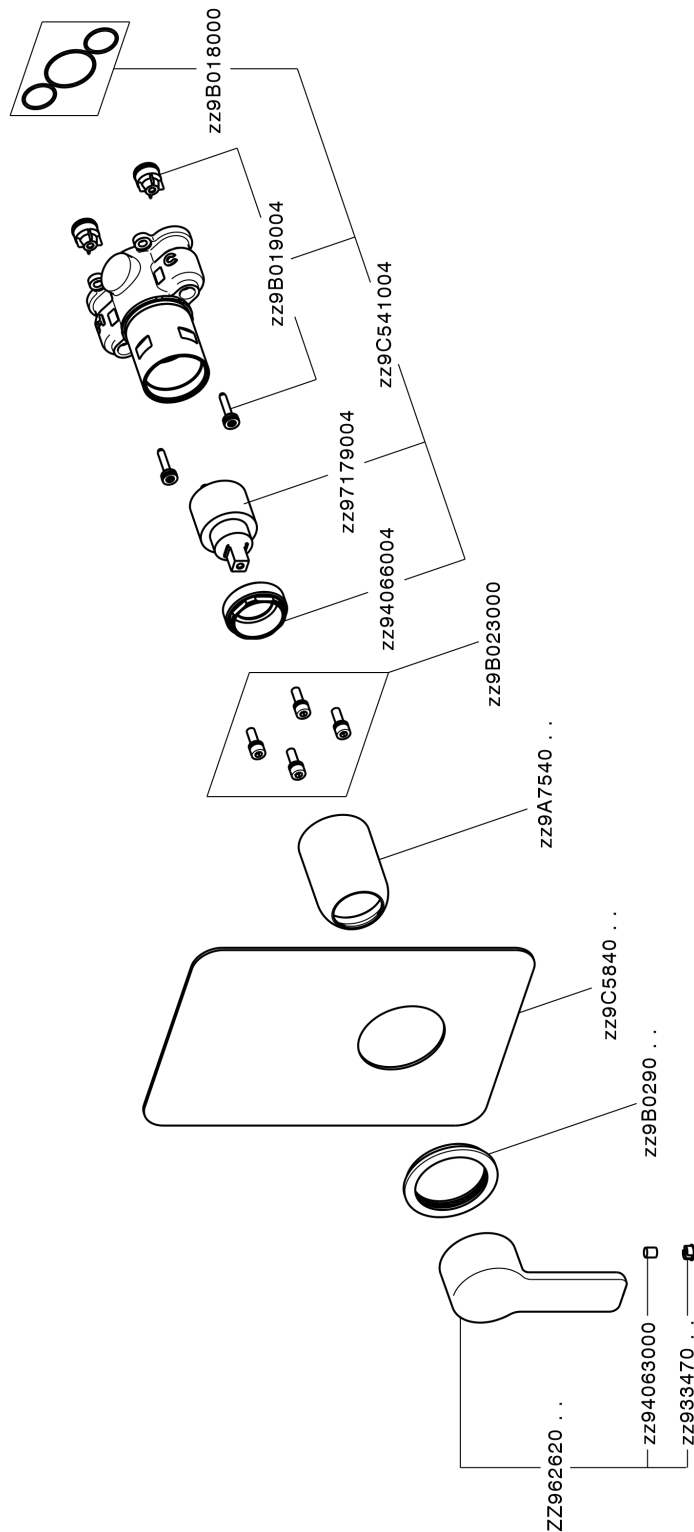

## Exposed part for Single Lever One Box Valve ONE BOX\_SF0BM010

MODEL **SF0BM010**

Exposed part for Single Lever One Box Valve, 1 Outlet, Minimum depth of installation: 67 mm, without concealed part, for items ZB00B030-ZB00B031

AVAILABLE FINISHINGS

CHARACTERISTICS

Cartridge Spare Parts **ZZ97179000**

**35 mm Cartridge**

Installation **Concealed**

Required concealed parts **ZB00B031**

**ZB00B030**

Exposed part for Single Lever One Box Valve ONE BOX\_SF0BM010

SF0BM010

<https://en.huberitalia.com/exposed-part-for-single-lever-one-box-valve-one-box-sf0bm010>

## One Box Universal Concealed Part ONE BOX\_ZB00B031

MODEL **ZB00B031**

One Box Universal Concealed Part, for 1 or 2 or 3 outlet thermostatic or single lever, without trim kit, with noise reducers, with sealing gasket