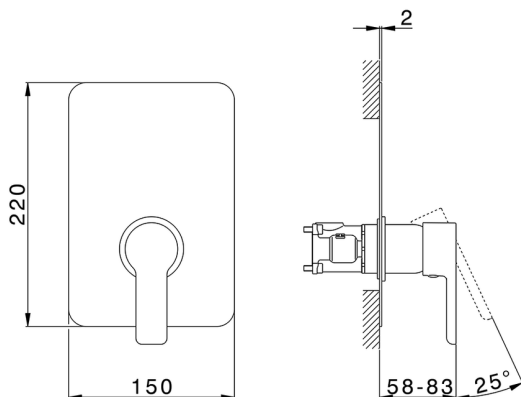

Exposed part for Single Lever One Box Valve ONE BOX_SF0BM010

MODEL **SF0BM010**

Exposed part for Single Lever One Box Valve, 1 Outlet, Minimum depth of installation: 67 mm, without concealed part, for items ZB00B030-ZB00B031

AVAILABLE FINISHINGS

CHARACTERISTICS

Cartridge Spare Parts **ZZ97179000**

35 mm Cartridge

Installation **Concealed**

Required concealed parts **ZB00B031**

ZB00B030

Exposed part for Single Lever One Box Valve ONE BOX_SF0BM010

SF0BM010

<https://en.huberitalia.com/exposed-part-for-single-lever-one-box-valve-one-box-sf0bm010>

One Box Universal Concealed Part ONE BOX_ZB00B031

MODEL **ZB00B031**

One Box Universal Concealed Part, for 1 or 2 or 3 outlet thermostatic or single lever, without trim kit, with noise reducers, with sealing gasket