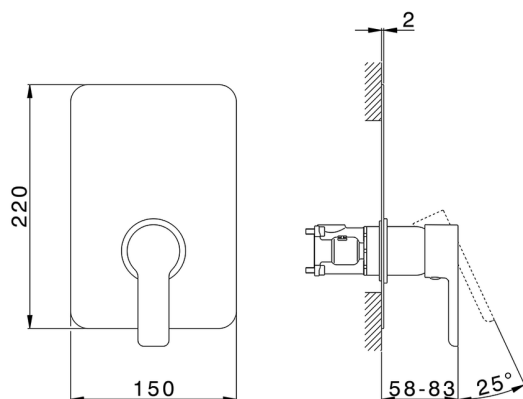

Exposed part for Single Lever One Box Valve ONE BOX_SF0BM010

MODEL **SF0BM010**

Exposed part for Single Lever One Box Valve, 1 Outlet, Minimum depth of installation: 67 mm, without concealed part, for items ZB00B030-ZB00B031

AVAILABLE FINISHINGS

CHARACTERISTICS

Cartridge Spare Parts **ZZ97179000**

35 mm Cartridge

Installation **Concealed**

Required concealed parts **ZB00B031**

ZB00B030

Exposed part for Single Lever One Box Valve ONE BOX_SF0BM010

SF0BM010

<https://en.huberitalia.com/exposed-part-for-single-lever-one-box-valve-one-box-sf0bm010>

One Box Universal Concealed Part ONE BOX_ZB00B031

MODEL **ZB00B031**

One Box Universal Concealed Part, for 1 or 2 or 3 outlet thermostatic or single lever, without trim kit, with noise reducers, with sealing gasket