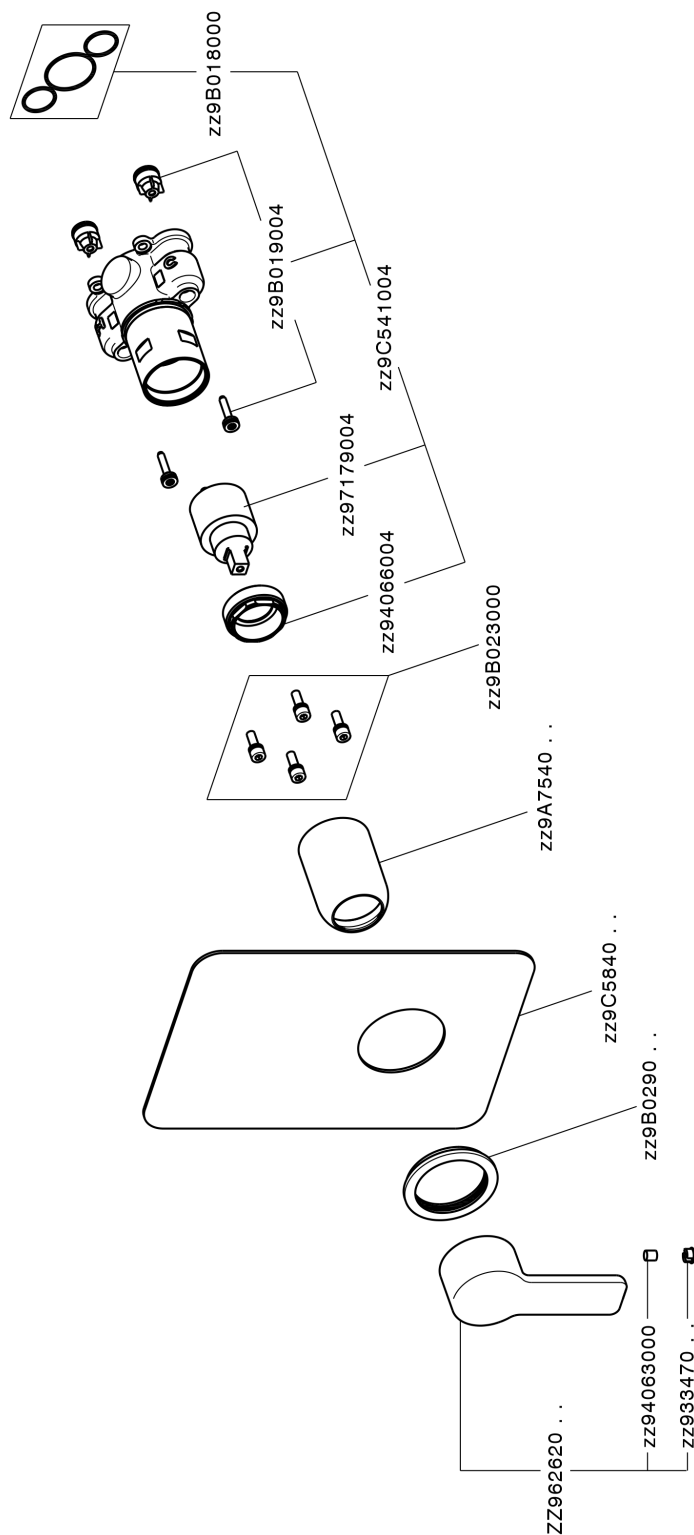

Exposed part for Single Lever One Box Valve ONE BOX_SF0BM010

MODEL **SF0BM010**

Exposed part for Single Lever One Box Valve, 1 Outlet, Minimum depth of installation: 67 mm, without concealed part, for items ZB00B030-ZB00B031

AVAILABLE FINISHINGS

CHARACTERISTICS

Cartridge Spare Parts **ZZ97179000**

35 mm Cartridge

Installation **Concealed**

Required concealed parts **ZB00B031**

ZB00B030

Exposed part for Single Lever One Box Valve ONE BOX_SF0BM010

SF0BM010

<https://en.huberitalia.com/exposed-part-for-single-lever-one-box-valve-one-box-sf0bm010>

One Box Universal Concealed Part ONE BOX_ZB00B031

MODEL **ZB00B031**

One Box Universal Concealed Part, for 1 or 2 or 3 outlet thermostatic or single lever, without trim kit, with noise reducers, with sealing gasket

One Box Universal Concealed Part ONE BOX_ZB00B030

MODEL **ZB00B030**

One Box Universal Concealed Part, for 1 or 2 or 3 outlet thermostatic or single lever, without trim kit, without noise reducers, with sealing gasket