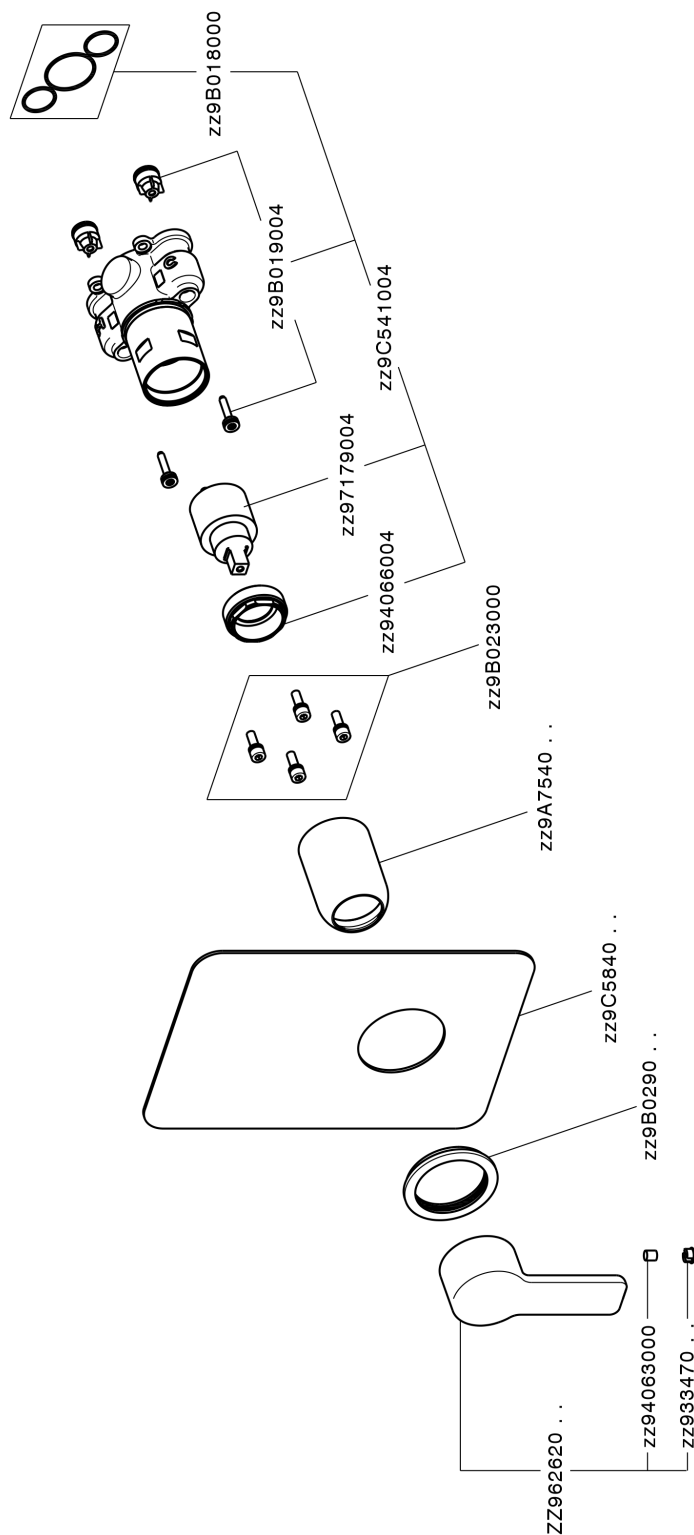

Exposed part for Single Lever One Box Valve ONE BOX_SF0BM010

MODEL **SF0BM010**

Exposed part for Single Lever One Box Valve, 1 Outlet, Minimum depth of installation: 67 mm, without concealed part, for items ZB00B030-ZB00B031

AVAILABLE FINISHINGS

CHARACTERISTICS

Cartridge Spare Parts **ZZ97179000**

35 mm Cartridge

Installation **Concealed**

Required concealed parts **ZB00B031**

ZB00B030

Exposed part for Single Lever One Box Valve ONE BOX_SF0BM010

SF0BM010

<https://en.huberitalia.com/exposed-part-for-single-lever-one-box-valve-one-box-sf0bm010>

One Box Universal Concealed Part ONE BOX_ZB00B031

MODEL **ZB00B031**

One Box Universal Concealed Part, for 1 or 2 or 3 outlet thermostatic or single lever, without trim kit, with noise reducers, with sealing gasket