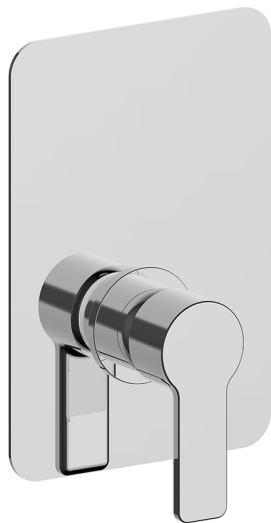

Exposed part for Single Lever One Box Valve ONE BOX_SF0BM010

MODEL **SF0BM010**

Exposed part for Single Lever One Box Valve, 1 Outlet, Minimum depth of installation: 67 mm, without concealed part, for items ZB00B030-ZB00B031

AVAILABLE FINISHINGS

CHARACTERISTICS

Cartridge Spare Parts **ZZ97179000**

35 mm Cartridge

Installation **Concealed**

Required concealed parts **ZB00B031**

ZB00B030

Exposed part for Single Lever One Box Valve ONE BOX_SF0BM010

SF0BM010

<https://en.huberitalia.com/exposed-part-for-single-lever-one-box-valve-one-box-sf0bm010>

One Box Universal Concealed Part ONE BOX_ZB00B031

MODEL **ZB00B031**

One Box Universal Concealed Part, for 1 or 2 or 3 outlet thermostatic or single lever, without trim kit, with noise reducers, with sealing gasket

AVAILABLE FINISHINGS

CHARACTERISTICS

Concealed	1
Installation	Concealed

Thermostatic

The Huber thermostatic is your personal water manager, helping you to handle, control and save water and energy.

One Box Universal Concealed Part ONE BOX_ZB00B030