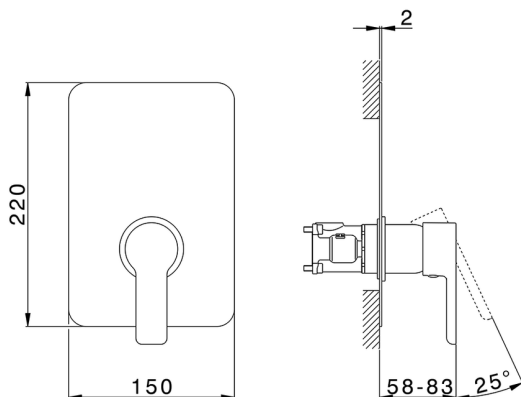

## Exposed part for Single Lever One Box Valve ONE BOX\_SF0BM010

MODEL **SF0BM010**

Exposed part for Single Lever One Box Valve, 1 Outlet, Minimum depth of installation: 67 mm, without concealed part, for items ZB00B030-ZB00B031

AVAILABLE FINISHINGS

CHARACTERISTICS

Cartridge Spare Parts **ZZ97179000**

**35 mm Cartridge**

Installation **Concealed**

Required concealed parts **ZB00B031**

**ZB00B030**

Exposed part for Single Lever One Box Valve ONE BOX\_SF0BM010

SF0BM010

<https://en.huberitalia.com/exposed-part-for-single-lever-one-box-valve-one-box-sf0bm010>