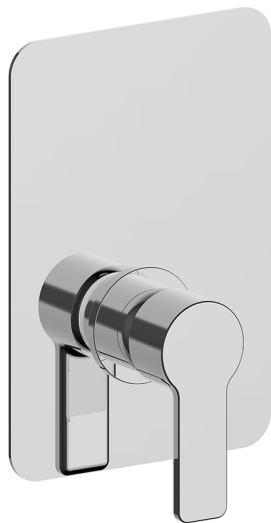

Exposed part for Single Lever One Box Valve ONE BOX_SF0BM010

MODEL **SF0BM010**

Exposed part for Single Lever One Box Valve, 1 Outlet, Minimum depth of installation: 67 mm, without concealed part, for items ZB00B030-ZB00B031

AVAILABLE FINISHINGS

CHARACTERISTICS

Cartridge Spare Parts **ZZ97179000**

35 mm Cartridge

Installation **Concealed**

Required concealed parts **ZB00B031**

ZB00B030

Exposed part for Single Lever One Box Valve ONE BOX_SF0BM010

SF0BM010

<https://en.huberitalia.com/exposed-part-for-single-lever-one-box-valve-one-box-sf0bm010>

One Box Universal Concealed Part ONE BOX_ZB00B031

MODEL **ZB00B031**

One Box Universal Concealed Part, for 1 or 2 or 3 outlet thermostatic or single lever, without trim kit, with noise reducers, with sealing gasket

One Box Universal Concealed Part ONE BOX_ZB00B030

MODEL **ZB00B030**

One Box Universal Concealed Part, for 1 or 2 or 3 outlet thermostatic or single lever, without trim kit, without noise reducers, with sealing gasket