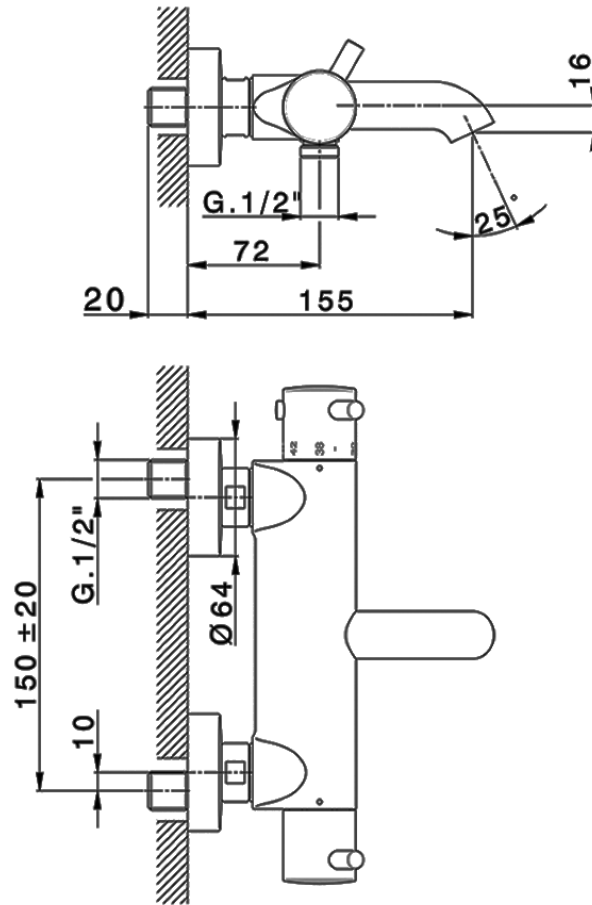

Thermostatic bath mixer NUOVA KIRUNA\_K2T23016

K2T23016

<https://en.huberitalia.com/thermostatic-bath-mixer-nuova-kiruna-k2t23016>

2025-04-23