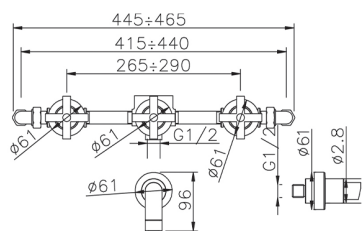

Concealed 4-hole bath/shower valve SUITE_SU000210

MODEL **SU000210**

Concealed 4-hole bath/shower valve, with 3 outlet diverter, without waste

AVAILABLE FINISHINGS

-  **21** 21 Chrome
-  **40** 40 Matt Black
-  **2F** 2F Brushed Nickel
-  **2W** 2W Brushed Gold