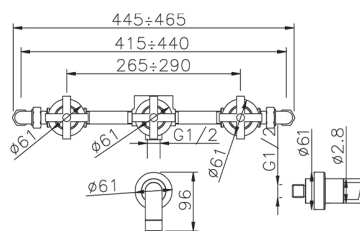

Concealed 4-hole bath/shower valve SUITE_SU000210

MODEL **SU000210**

Concealed 4-hole bath/shower valve, with 3 outlet diverter, without waste

AVAILABLE FINISHINGS

-  **21** 21 Chrome
-  **40** 40 Matt Black
-  **2F** 2F Brushed Nickel
-  **2W** 2W Brushed Gold