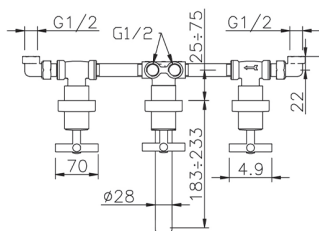

Concealed 4-hole bath/shower valve SUITE_SU000210

MODEL **SU000210**

Concealed 4-hole bath/shower valve, with 3 outlet diverter, without waste

AVAILABLE FINISHINGS

-  **21** 21 Chrome
-  **40** 40 Matt Black
-  **2F** 2F Brushed Nickel
-  **2W** 2W Brushed Gold