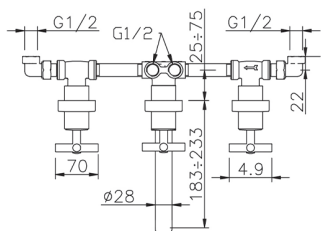

Concealed 4-hole bath/shower valve SUITE_SU000210

MODEL **SU000210**

Concealed 4-hole bath/shower valve, with 3 outlet diverter, without waste

AVAILABLE FINISHINGS

-  **21** 21 Chrome
-  **40** 40 Matt Black
-  **2F** 2F Brushed Nickel
-  **2W** 2W Brushed Gold