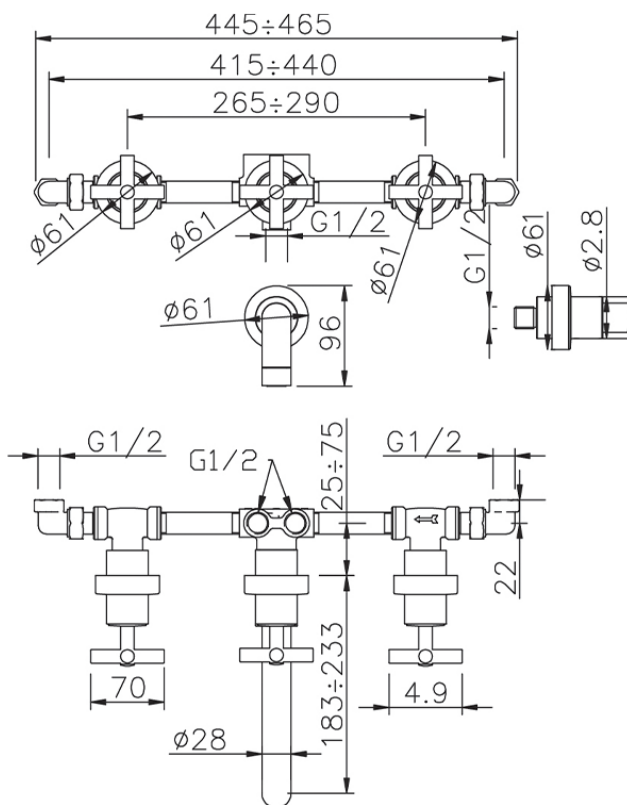

Concealed 4-hole bath/shower valve SUITE_SU000210

SU000210

<https://en.huberitalia.com/concealed-4-hole-bath-shower-valve-suite-su000210>

2026-06-06