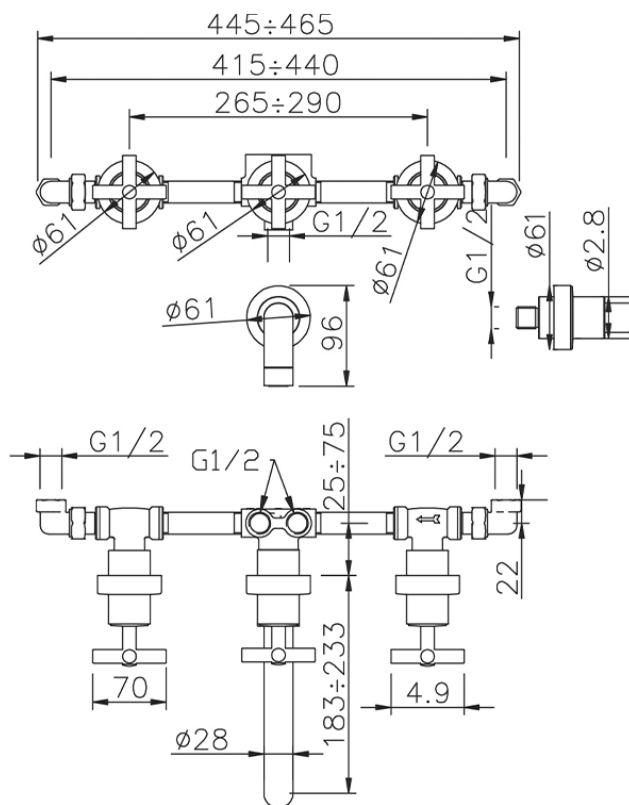

Concealed 4-hole bath/shower valve SUITE_SU000210

SU000210

<https://en.huberitalia.com/concealed-4-hole-bath-shower-valve-suite-su000210>

2026-05-15