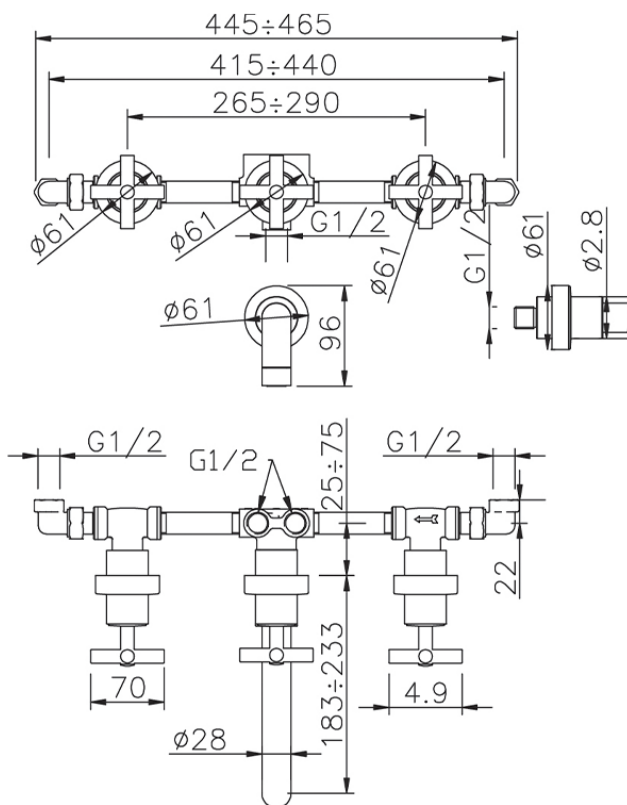

Concealed 4-hole bath/shower valve SUITE_SU000210

SU000210

<https://en.huberitalia.com/concealed-4-hole-bath-shower-valve-suite-su000210>

2026-06-26